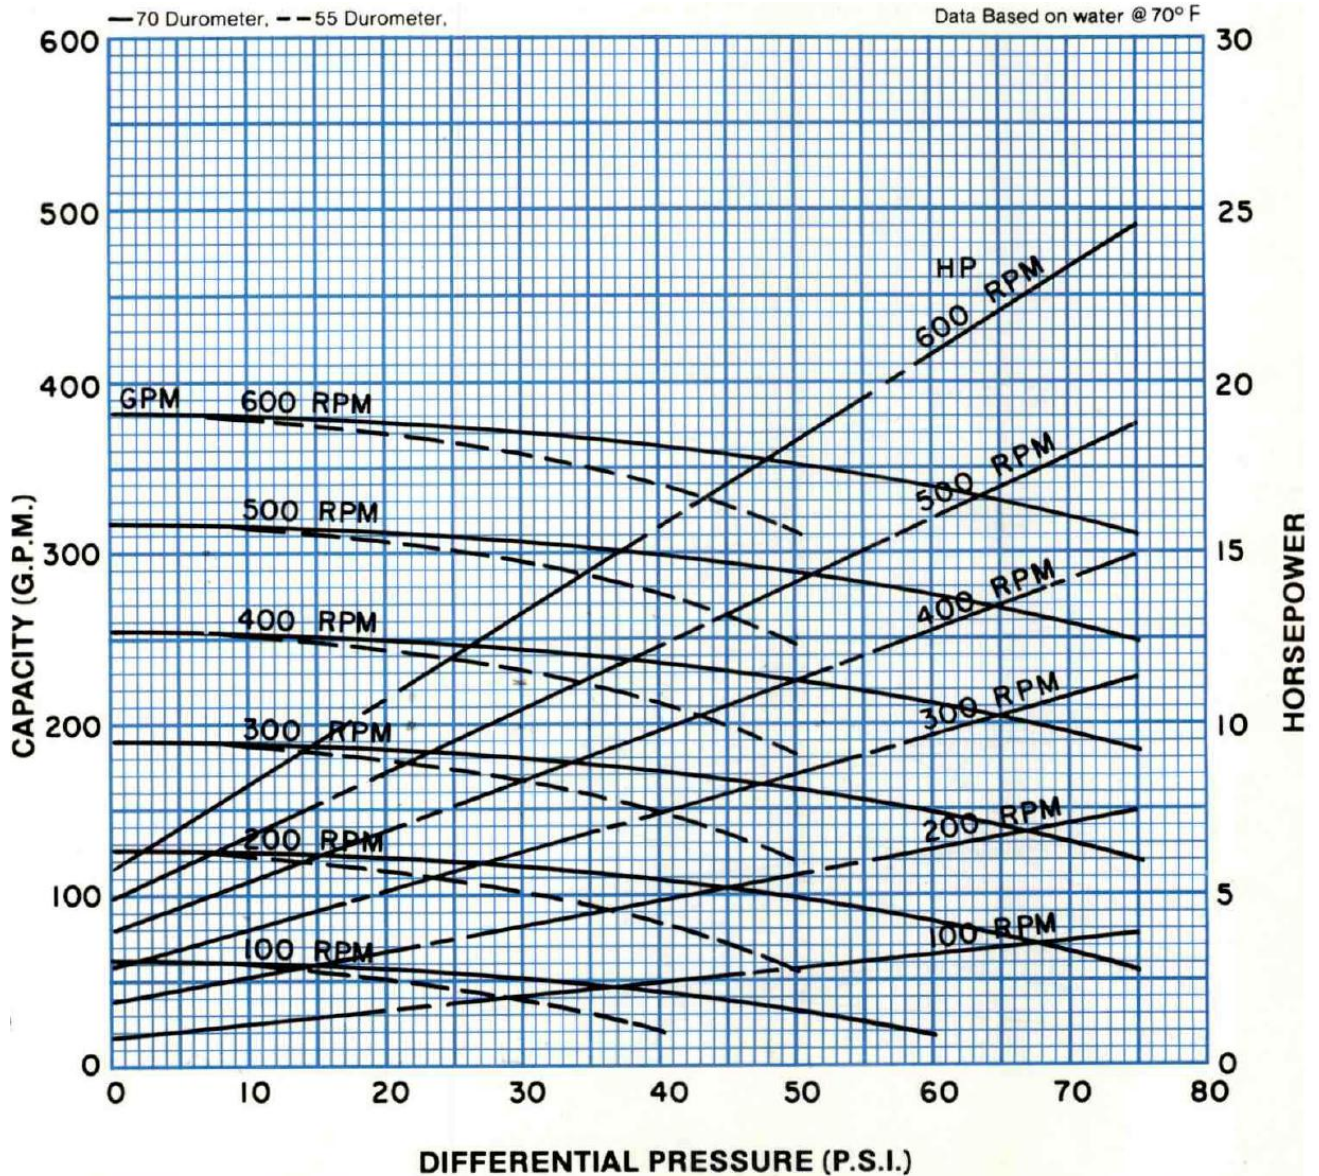

**PERFORMANCE DATA
MODEL: 1CL12H**

RPM	100	200	300	400	500	600
NPSH REQ'D	1.4	2.8	4.6	8.1	11.5	15.0
MIN. HP	3	5	7 1/2	10	15	15

Continental Pump Company

29425 State Hwy B | Warrenton, Missouri 63383 | Tel: 636-456-6006 | Fax: 636-456-4337 | Email: sales@con-pump.com
www.continentalultrapumps.com