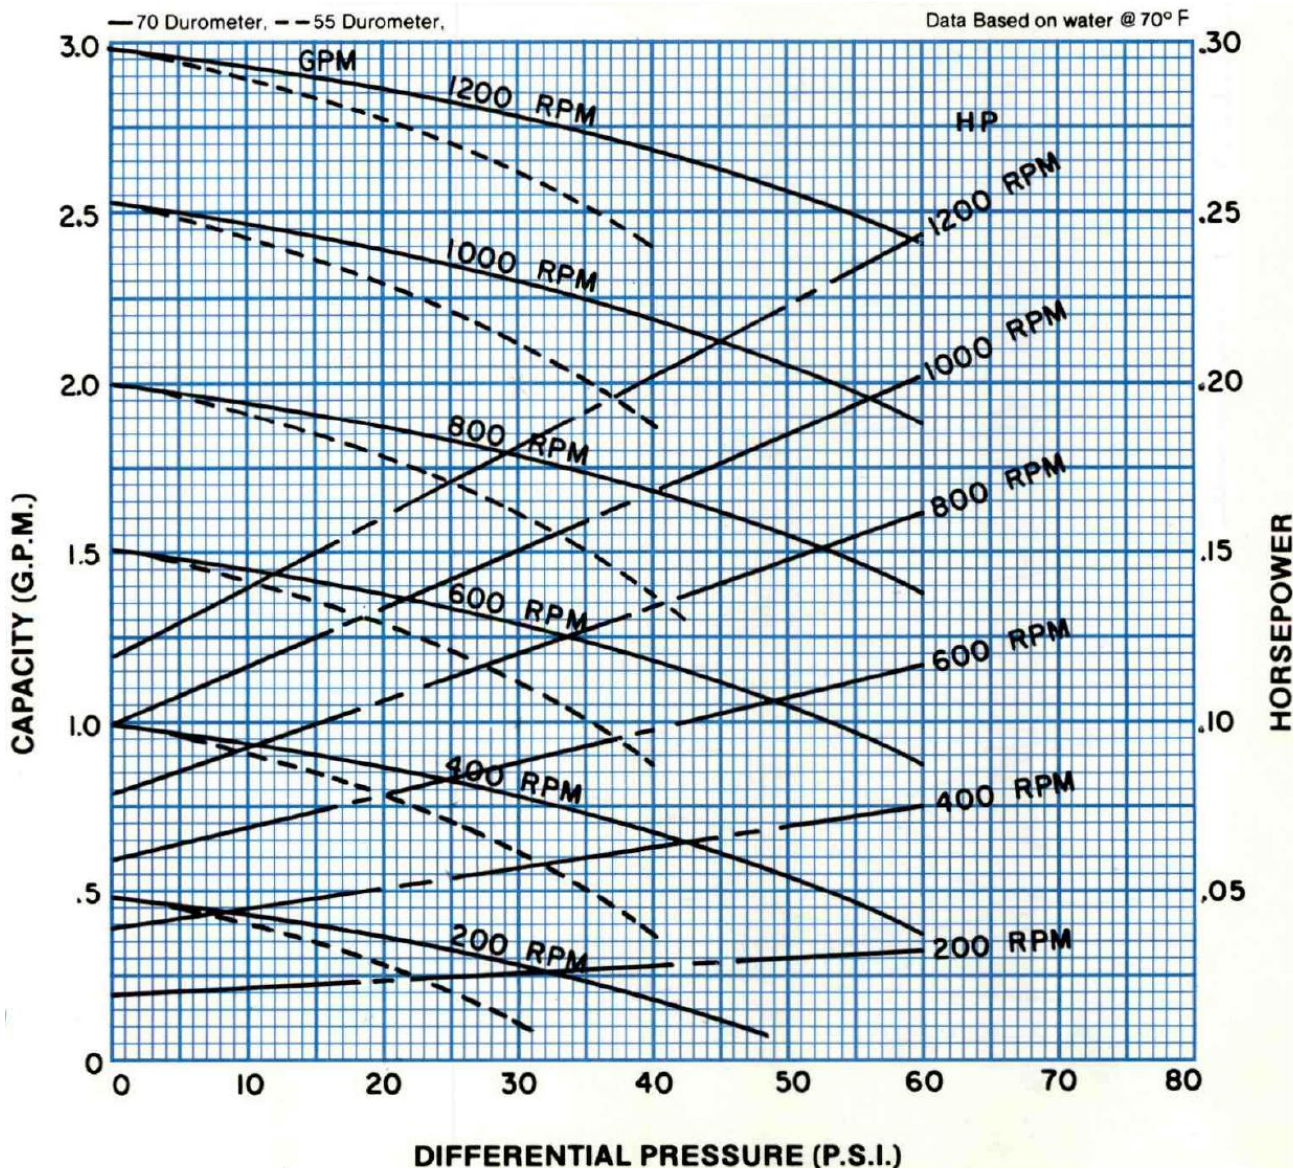

**PERFORMANCE DATA
MODEL: 1CL2**

RPM	200	400	600	800	1,000	1,200
NPSH REQ'D	.5	.9	1.3	1.7	2.1	2.5
MIN. HP	1/10	1/8	1/6	1/4	1/4	1/3

Continental Pump Company

29425 State Hwy B | Warrenton, Missouri 63383 | Tel: 636-456-6006 | Fax: 636-456-4337 | Email: sales@con-pump.com
www.continentalultrapumps.com