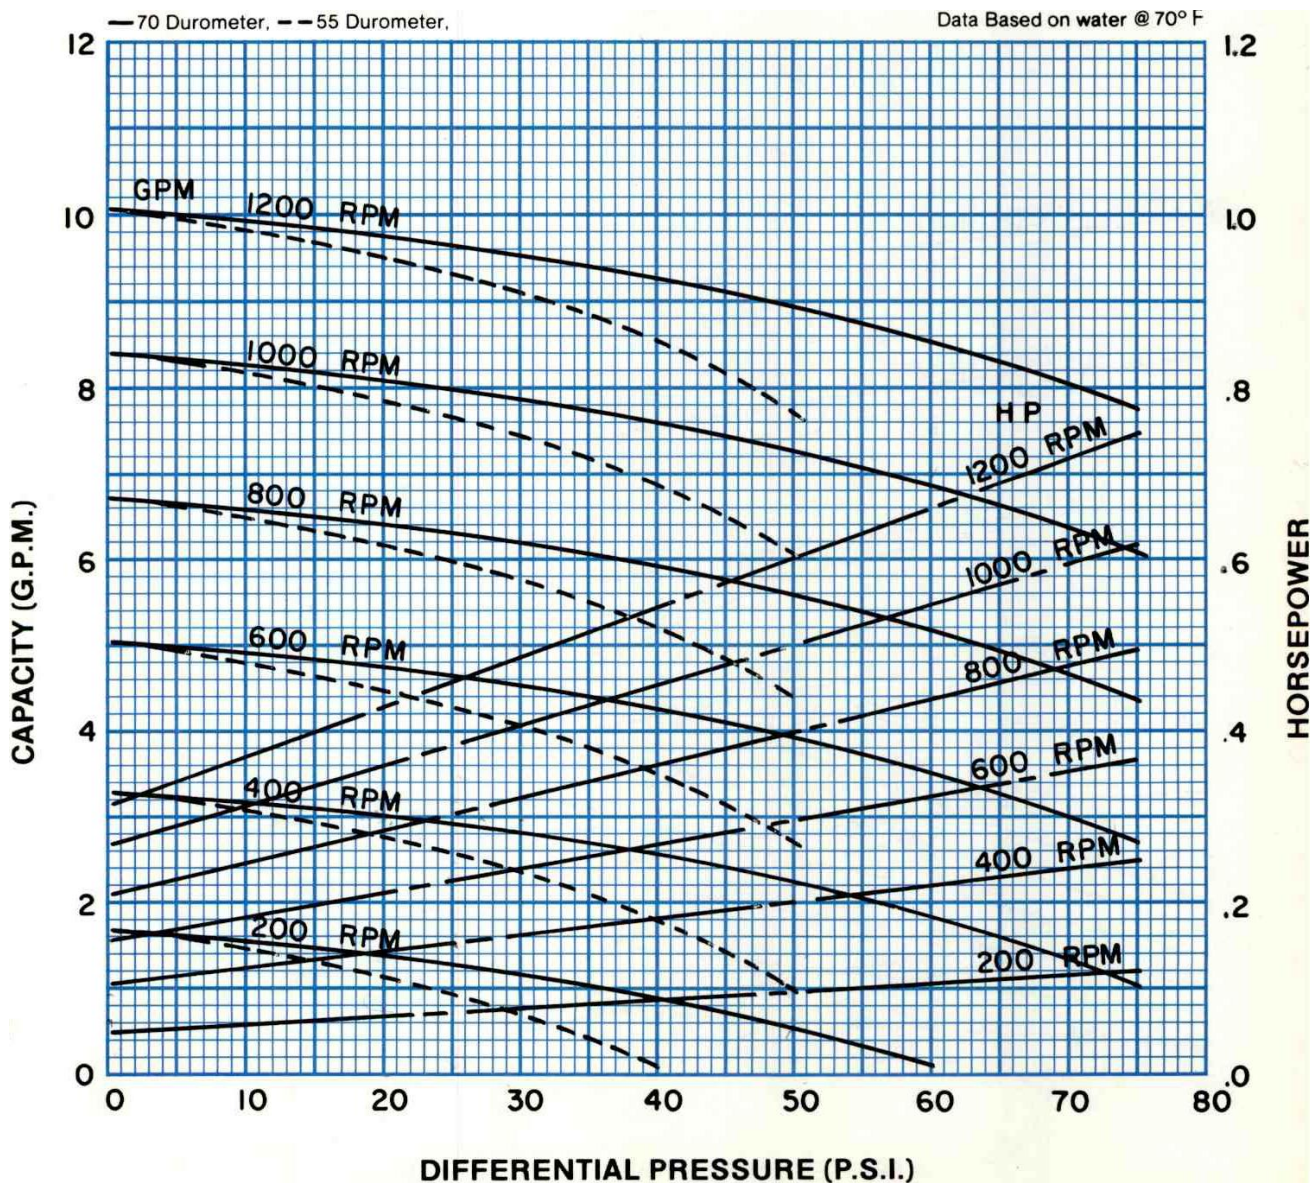

**PERFORMANCE DATA
MODEL: 1CL3**

RPM	200	400	600	800	1,000	1,200
NPSH REQ'D	.6	1.3	2	2.6	3.2	3.9
MIN. HP	1/4	1/3	1/3	1/2	3/4	3/4

Continental Pump Company

29425 State Hwy B | Warrenton, Missouri 63383 | Tel: 636-456-6006 | Fax: 636-456-4337 | Email: sales@con-pump.com
www.continentalultrapumps.com