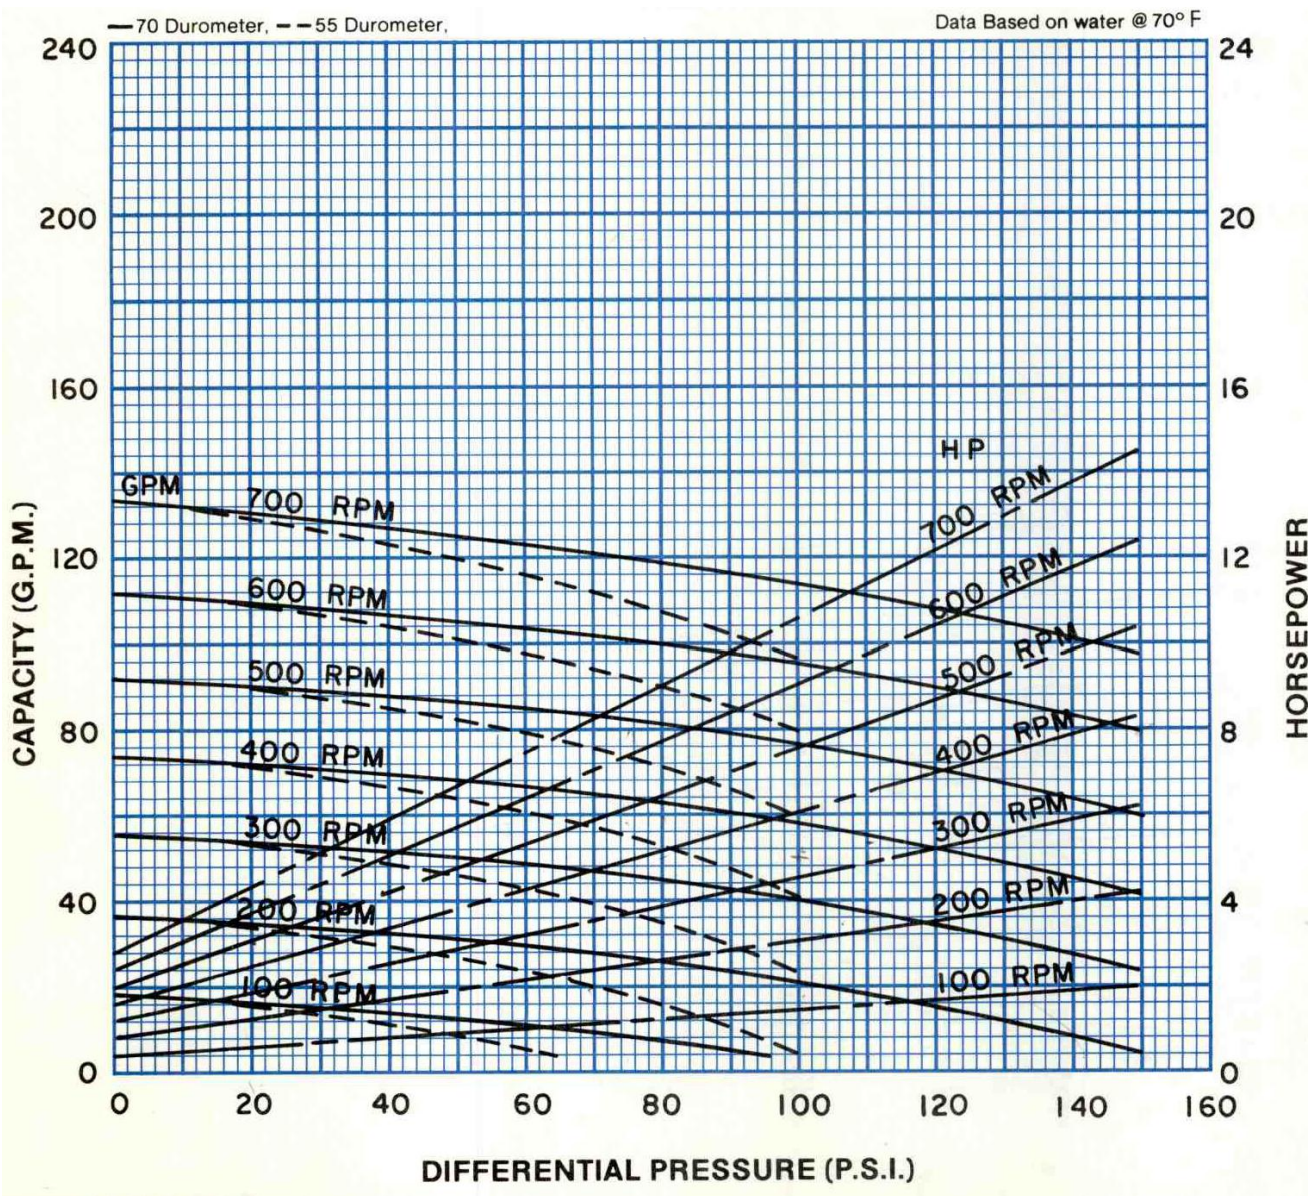

**PERFORMANCE DATA
MODEL: 2CL10**

RPM	100	200	300	400	500	600	700
NPSH REQ'D	.9	1.7	2.6	3.5	4.9	6.9	9.1
MIN. HP	1 1/2	2	3	5	7 1/2	7 1/2	10

Continental Pump Company

29425 State Hwy B | Warrenton, Missouri 63383 | Tel: 636-456-6006 | Fax: 636-456-4337 | Email: sales@con-pump.com
www.continentalultrapumps.com