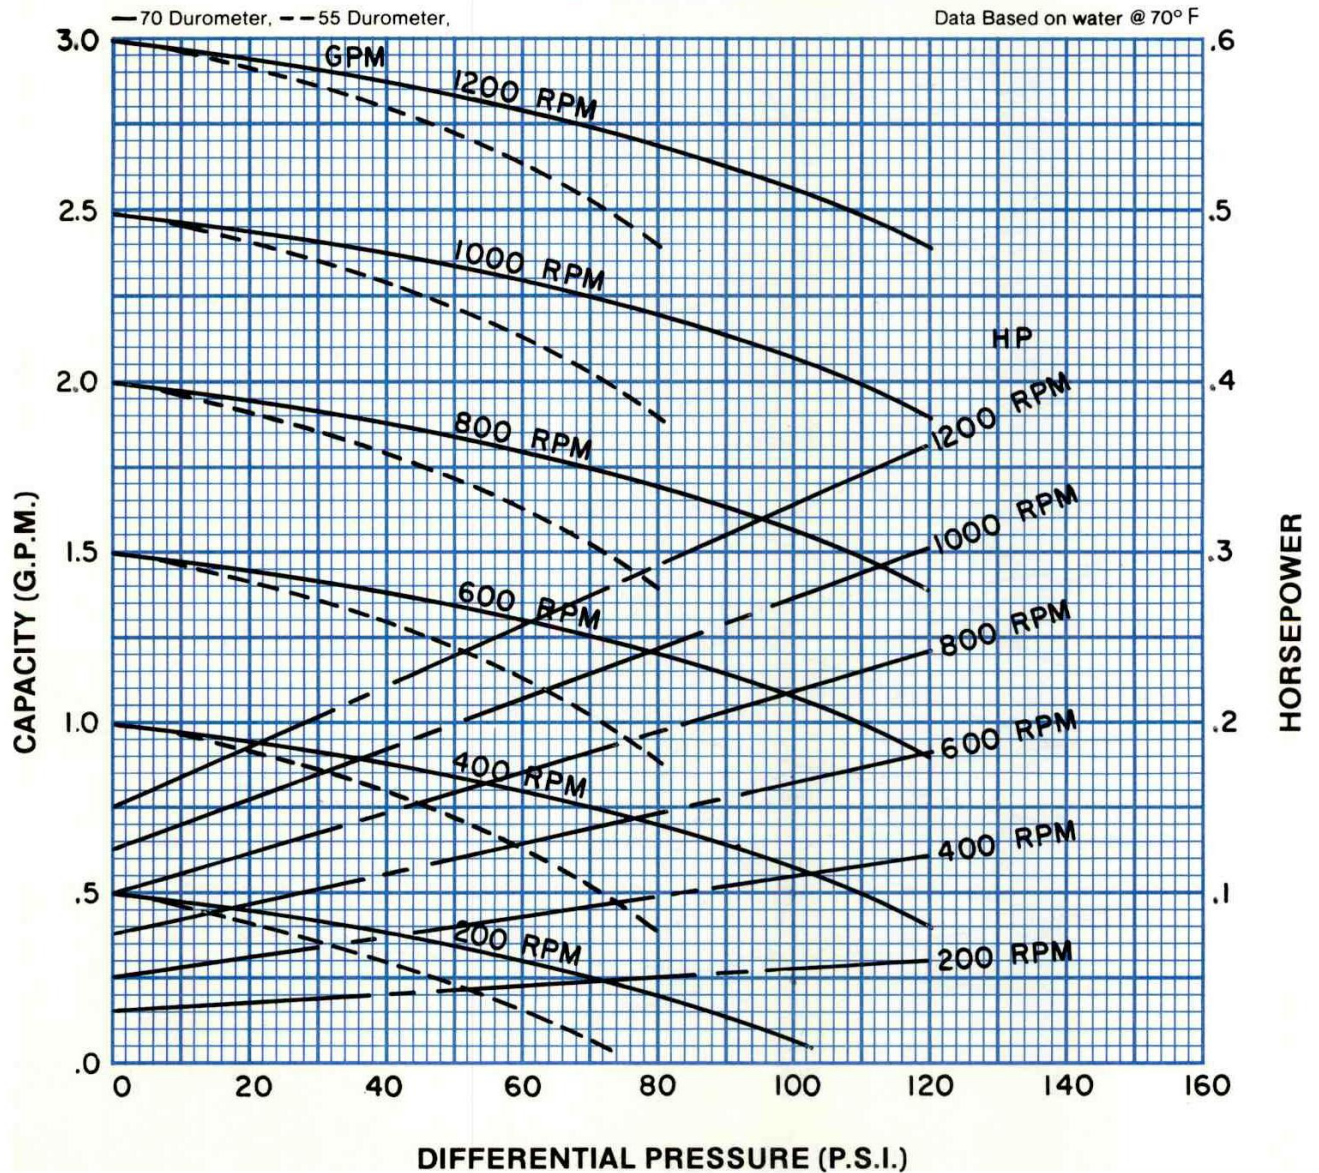

**PERFORMANCE DATA
MODEL: 2CL2**

RPM	200	400	600	800	1,000	1,200
NPSH REQ'D	.4	.9	1.3	1.7	2.1	2.6
MIN. HP	1/8	1/6	1/4	1/3	1/3	1/2

Continental Pump Company

29425 State Hwy B | Warrenton, Missouri 63383 | Tel: 636-456-6006 | Fax: 636-456-4337 | Email: sales@con-pump.com
www.continentalultrapumps.com