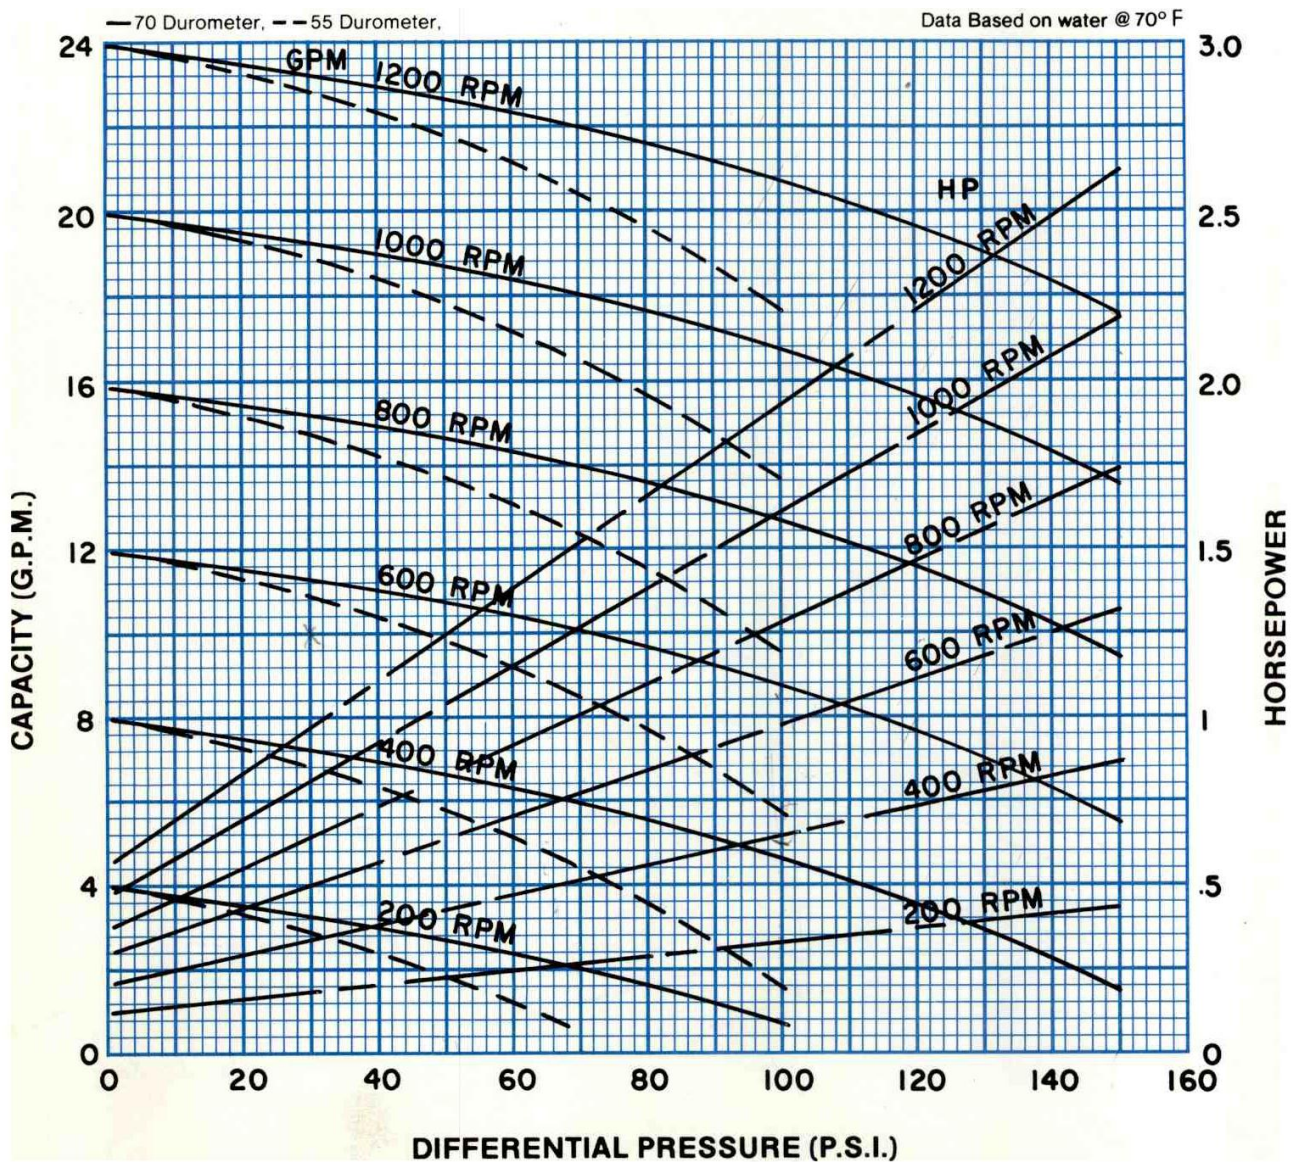

**PERFORMANCE DATA  
MODEL: 2CL4**

RPM	200	400	600	800	1,000	1,200
NPSH REQ'D	.9	1.7	2.6	3.4	4.8	6.7
MIN. HP	1/3	1/2	3/4	1	1 1/2	1 1/2

**Continental Pump Company**

29425 State Hwy B | Warrenton, Missouri 63383 | Tel: 636-456-6006 | Fax: 636-456-4337 | Email: sales@con-pump.com  
www.continentalultrapumps.com