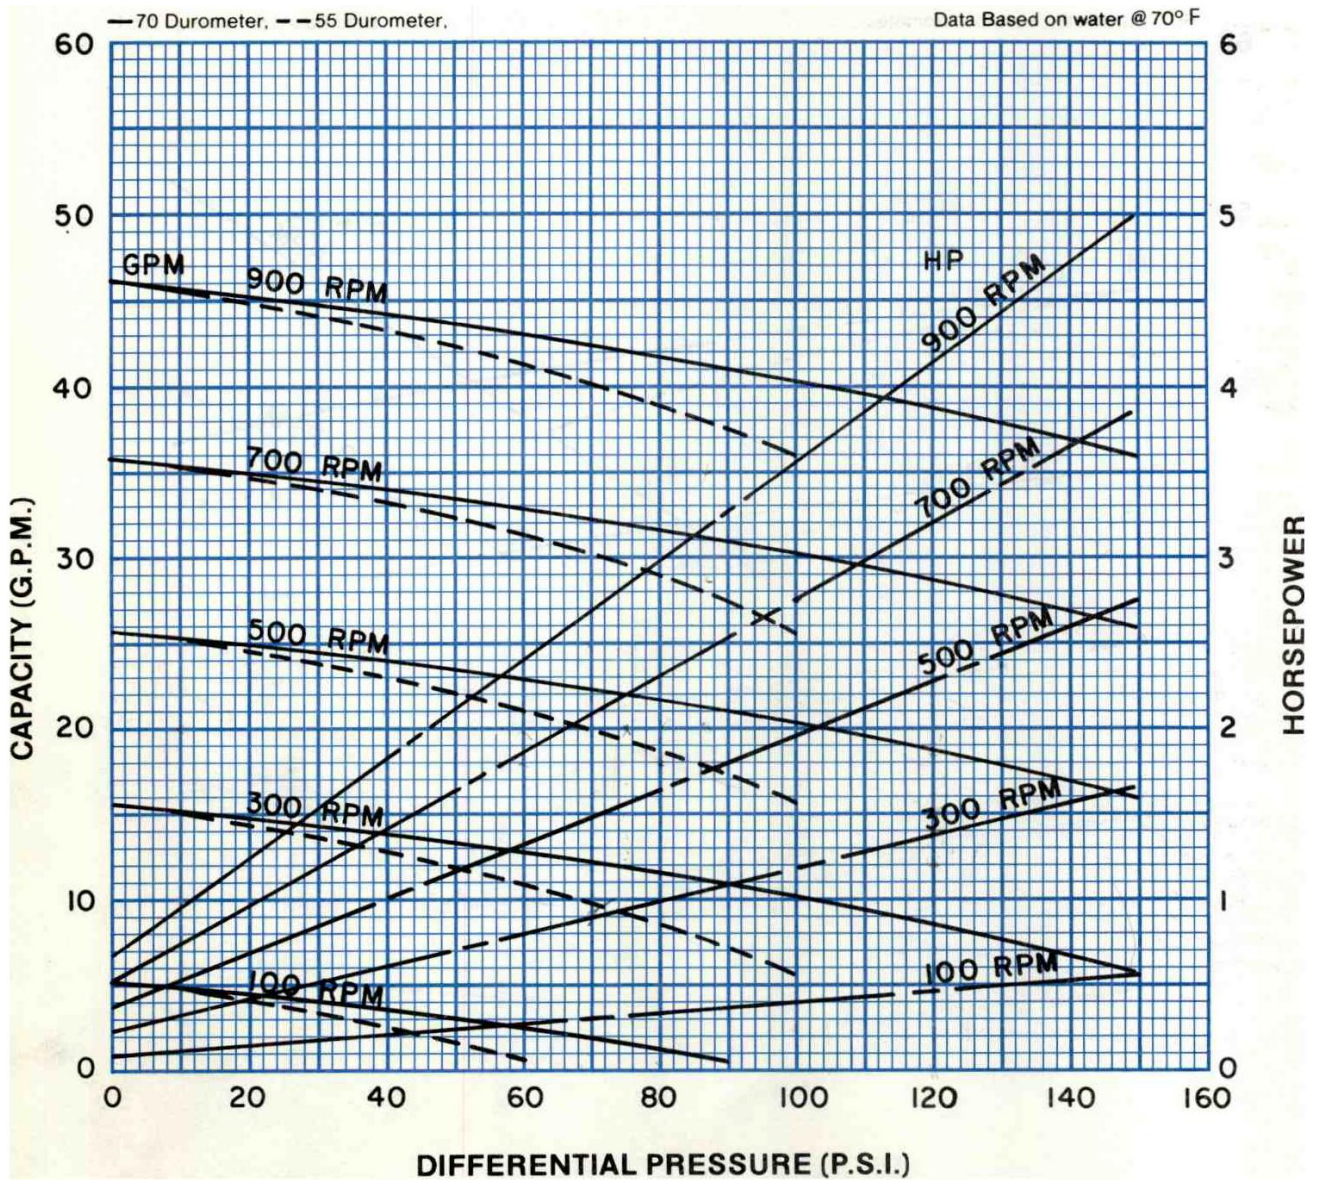

**PERFORMANCE DATA
MODEL: 2CL6**

RPM	100	300	500	700	900
NPSH REQ'D	.6	1.7	2.9	4.1	6.9
MIN. HP	1/2	1 1/2	2	3	3

Continental Pump Company

29425 State Hwy B | Warrenton, Missouri 63383 | Tel: 636-456-6006 | Fax: 636-456-4337 | Email: sales@con-pump.com
www.continentalultrapumps.com