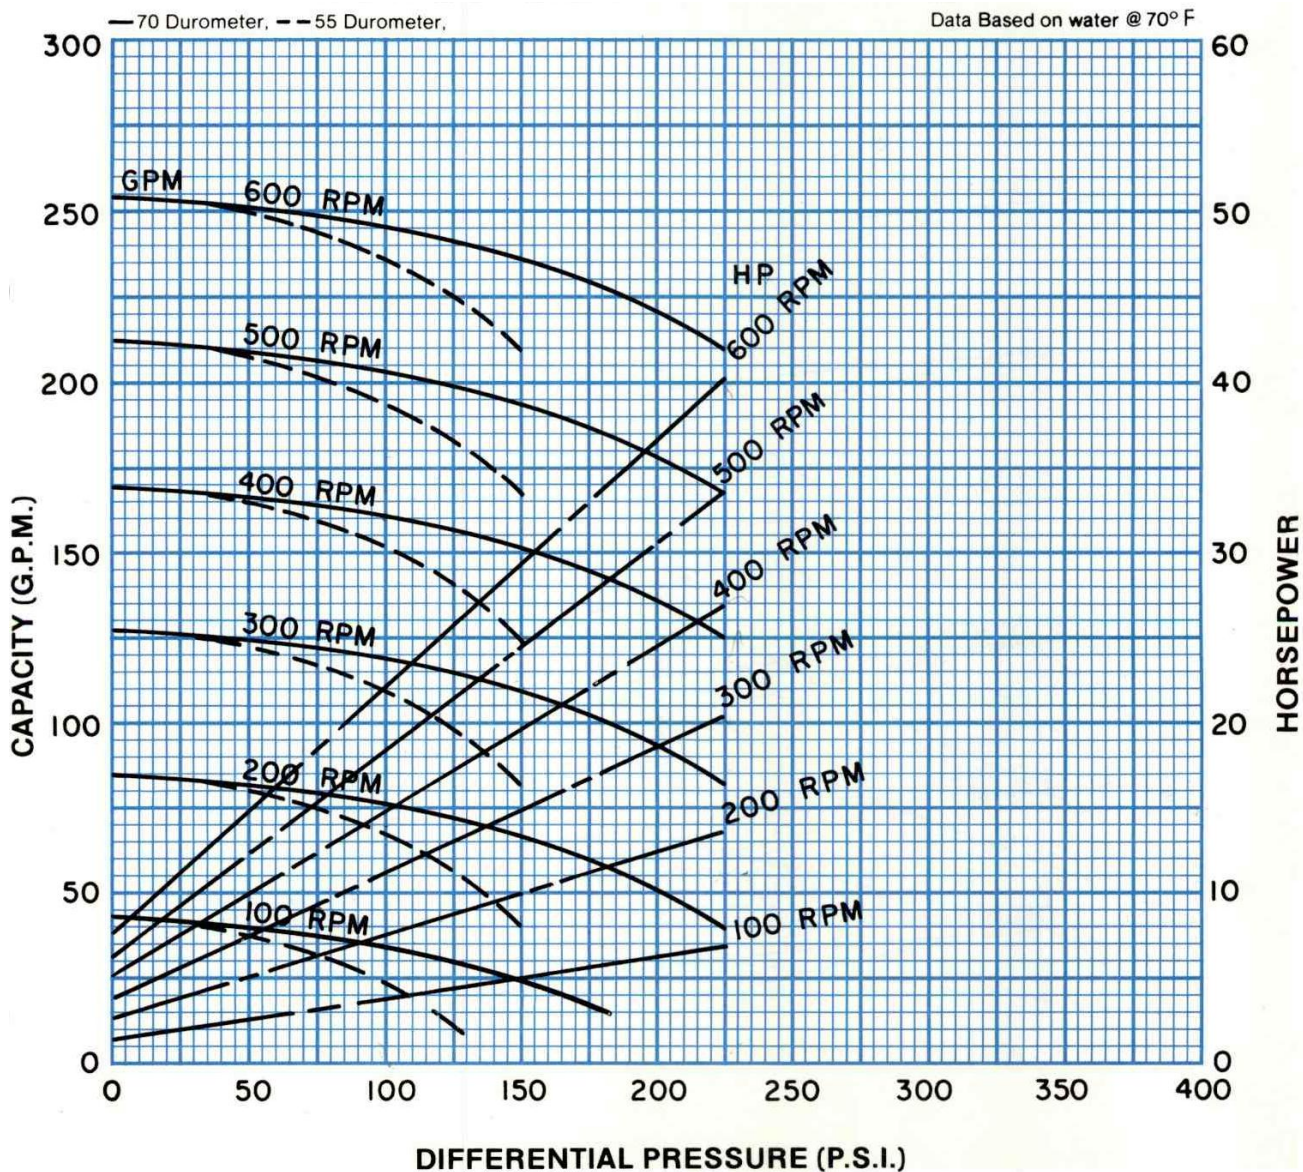

**PERFORMANCE DATA
MODEL: 3CL12**

RPM	100	200	300	400	500	600
NPSH REQ'D	1.2	2.3	3.4	5.6	8.4	11.2
MIN. HP	5	10	15	15	20	25

Continental Pump Company

29425 State Hwy B | Warrenton, Missouri 63383 | Tel: 636-456-6006 | Fax: 636-456-4337 | Email: sales@con-pump.com
www.continentalultrapumps.com