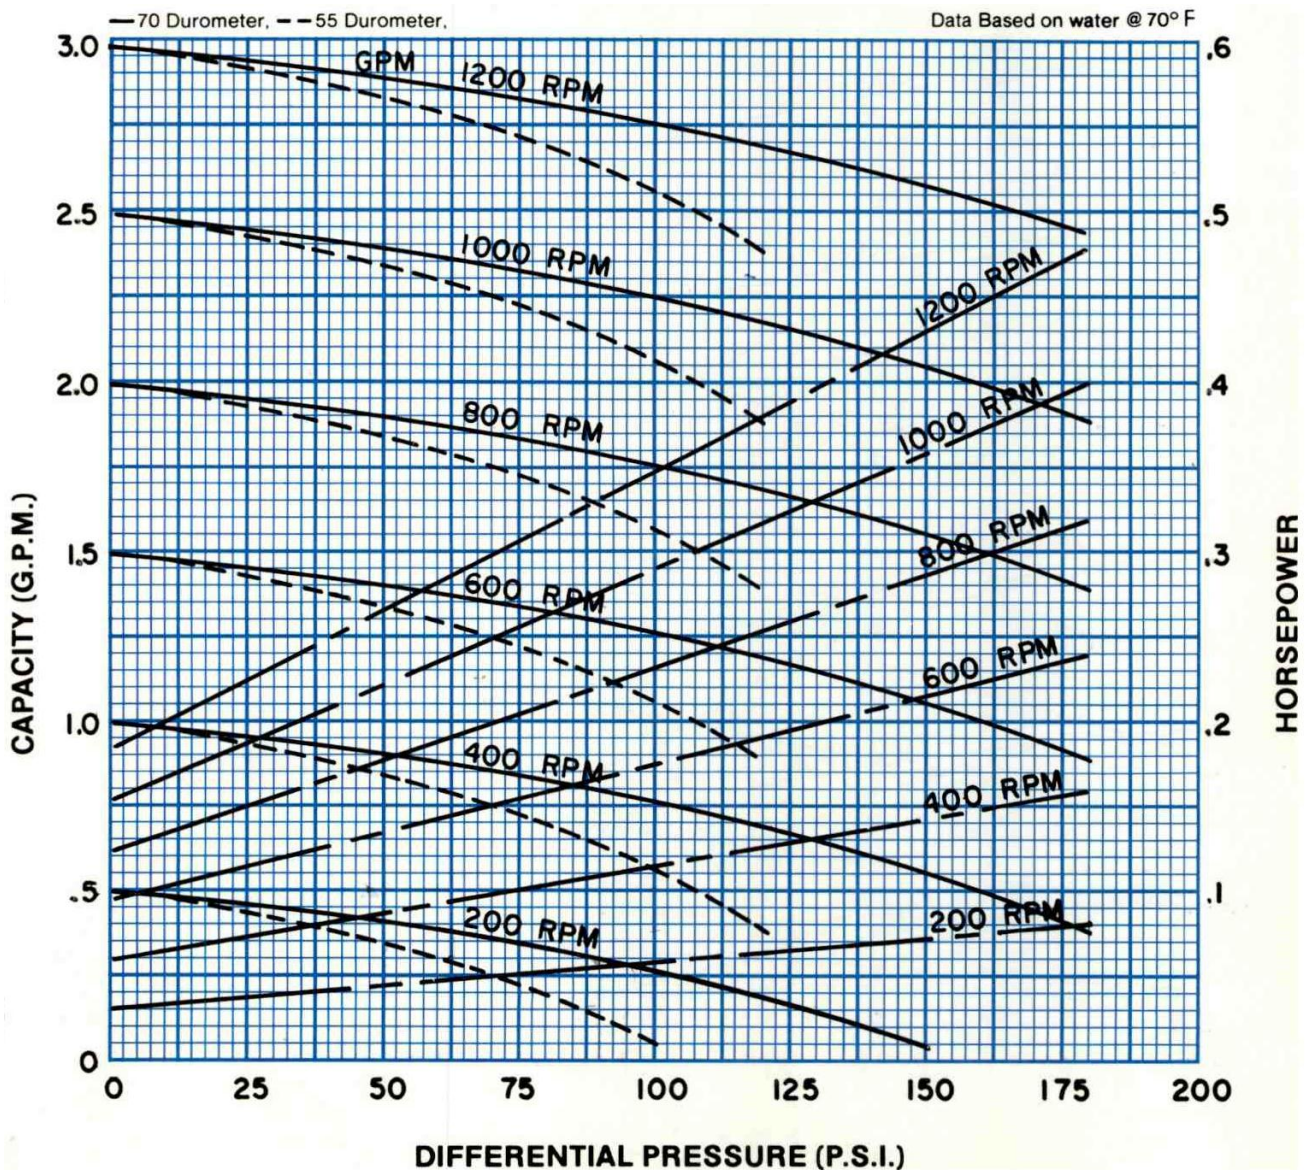

**PERFORMANCE DATA
MODEL: 3CL2**

RPM	200	400	600	800	1,000	1,200
NPSH REQ'D	.4	.9	1.3	1.7	2.1	2.6
MIN. HP	1/6	1/4	1/3	1/2	1/2	3/4

Continental Pump Company

29425 State Hwy B | Warrenton, Missouri 63383 | Tel: 636-456-6006 | Fax: 636-456-4337 | Email: sales@con-pump.com
www.continentalultrapumps.com