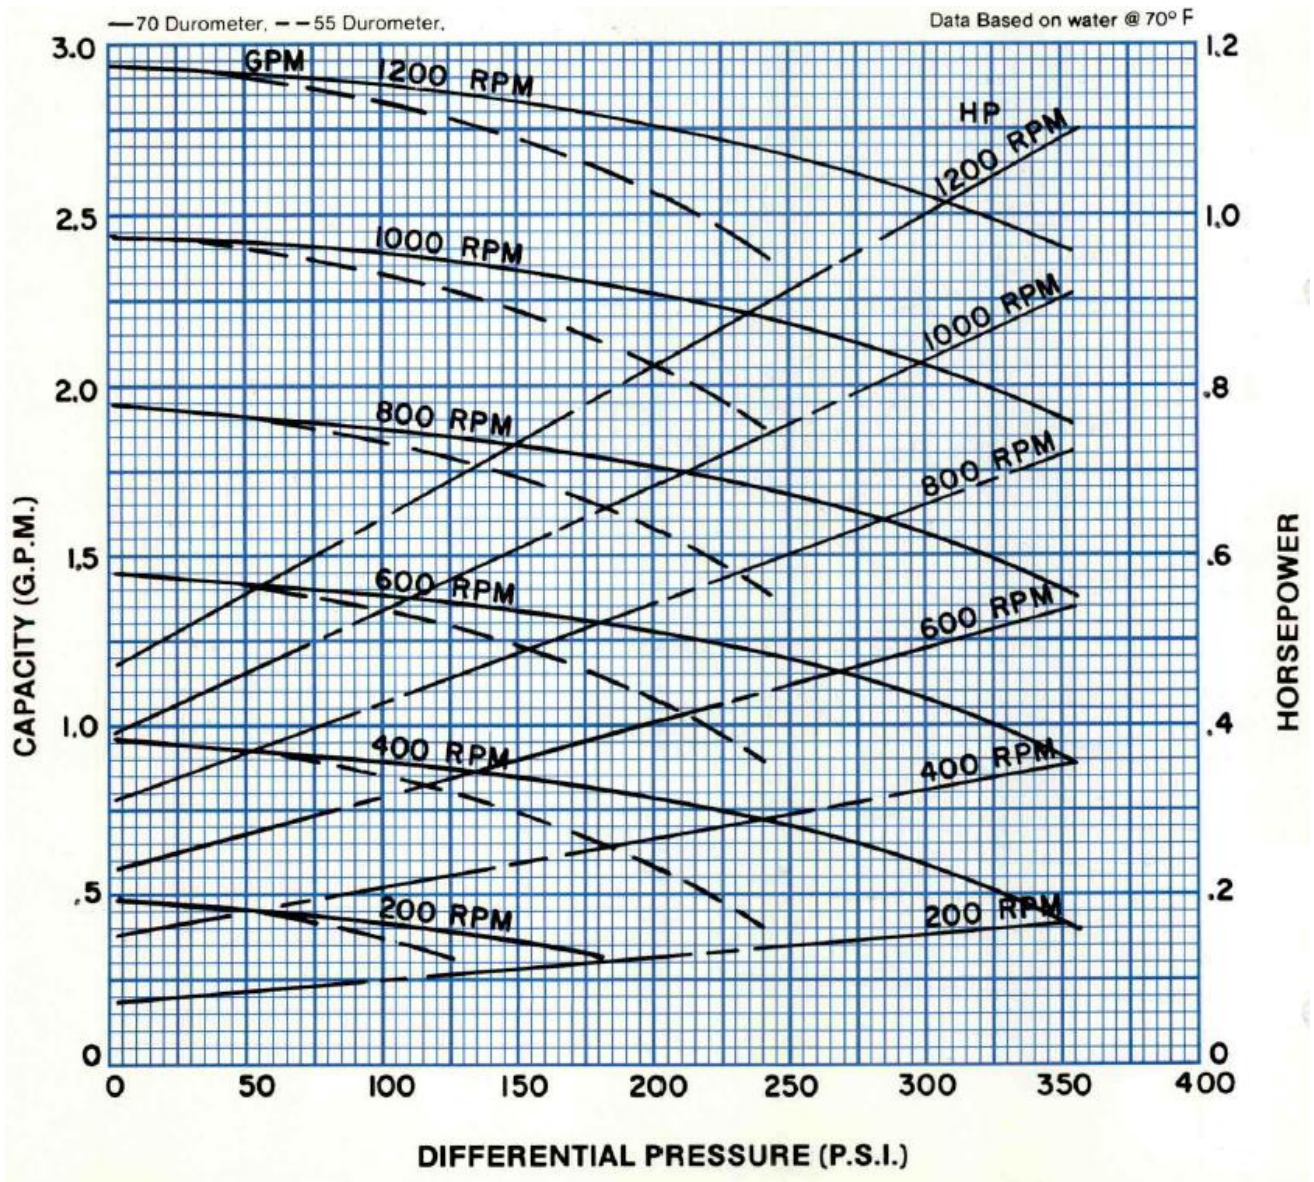

**PERFORMANCE DATA
MODEL: 6CM2**

RPM	200	400	600	800	1,000	1,200
NPSH REQ'D	.4	.9	1.3	1.7	2.1	2.6
MIN. HP	1/3	1/2	3/4	3/4	1	1

Continental Pump Company

29425 State Hwy B | Warrenton, Missouri 63383 | Tel: 636-456-6006 | Fax: 636-456-4337 | Email: sales@con-pump.com
www.continentalultrapumps.com