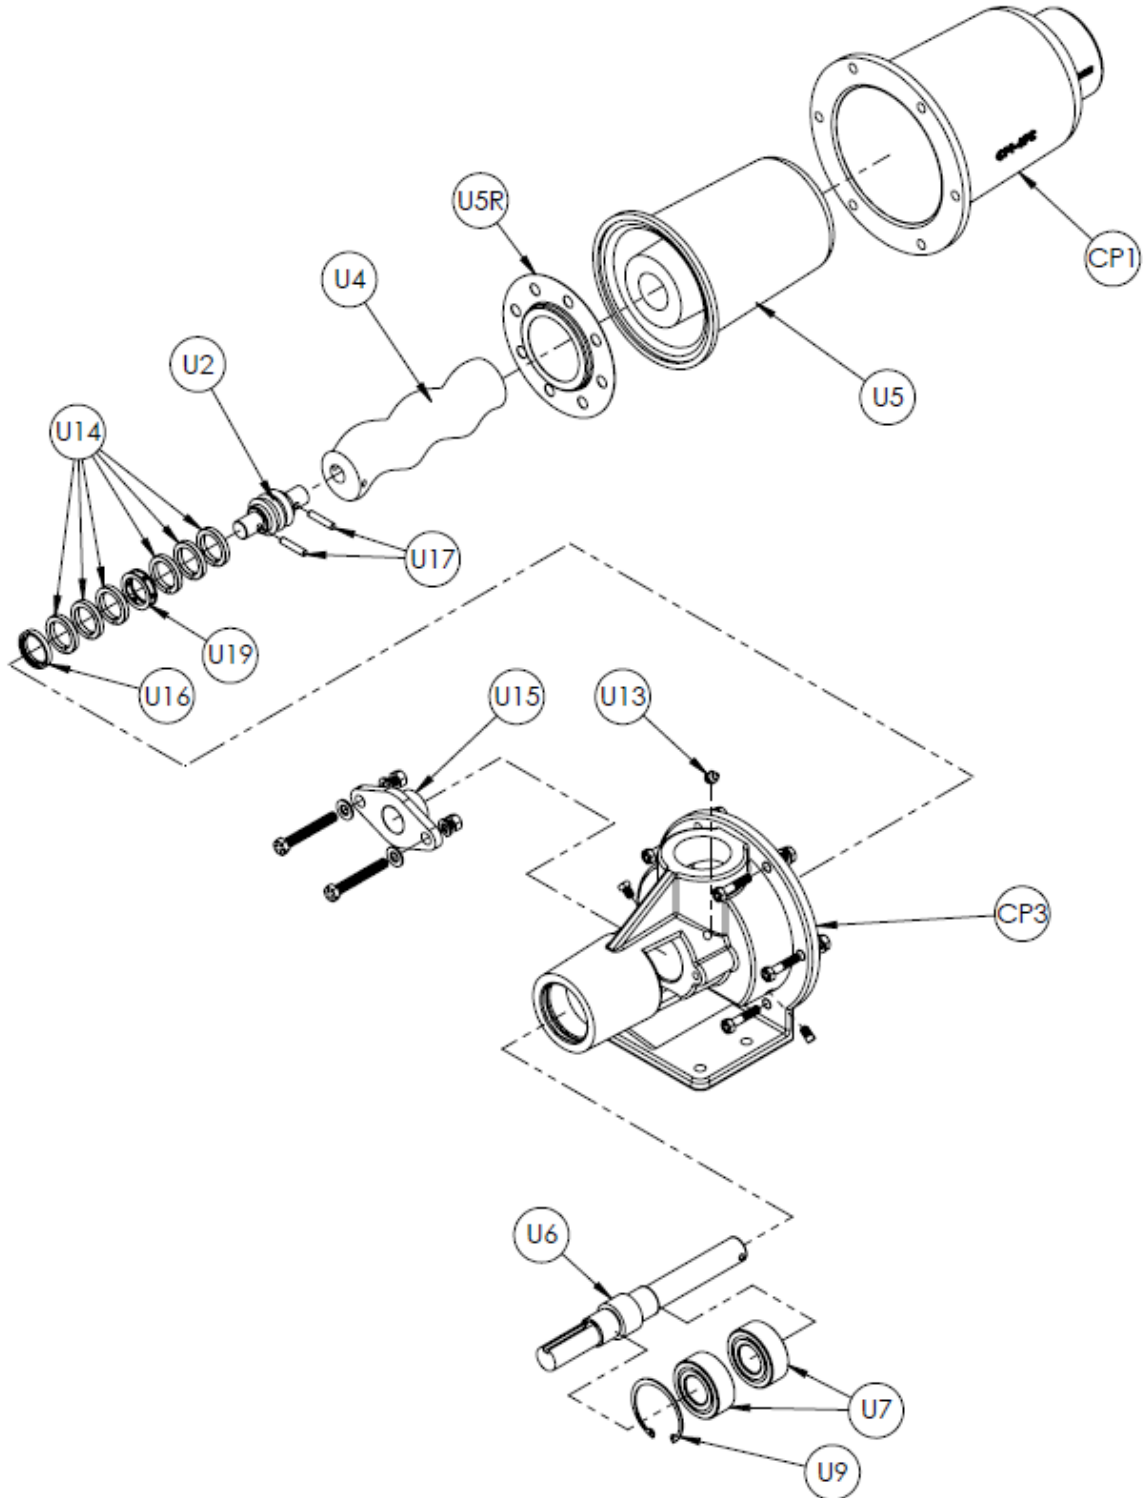

Continental Progressive Cavity Pump CP Model  
CP67 Packed Seal Pump

**Continental Pump Company**

29425 State Hwy B | Warrenton, Missouri 63383 | Tel: 636-456-6006 | Fax: 636-456-4337 | Email: sales@con-pump.com  
Visit us at: [www.continentalultrapumps.com](http://www.continentalultrapumps.com)