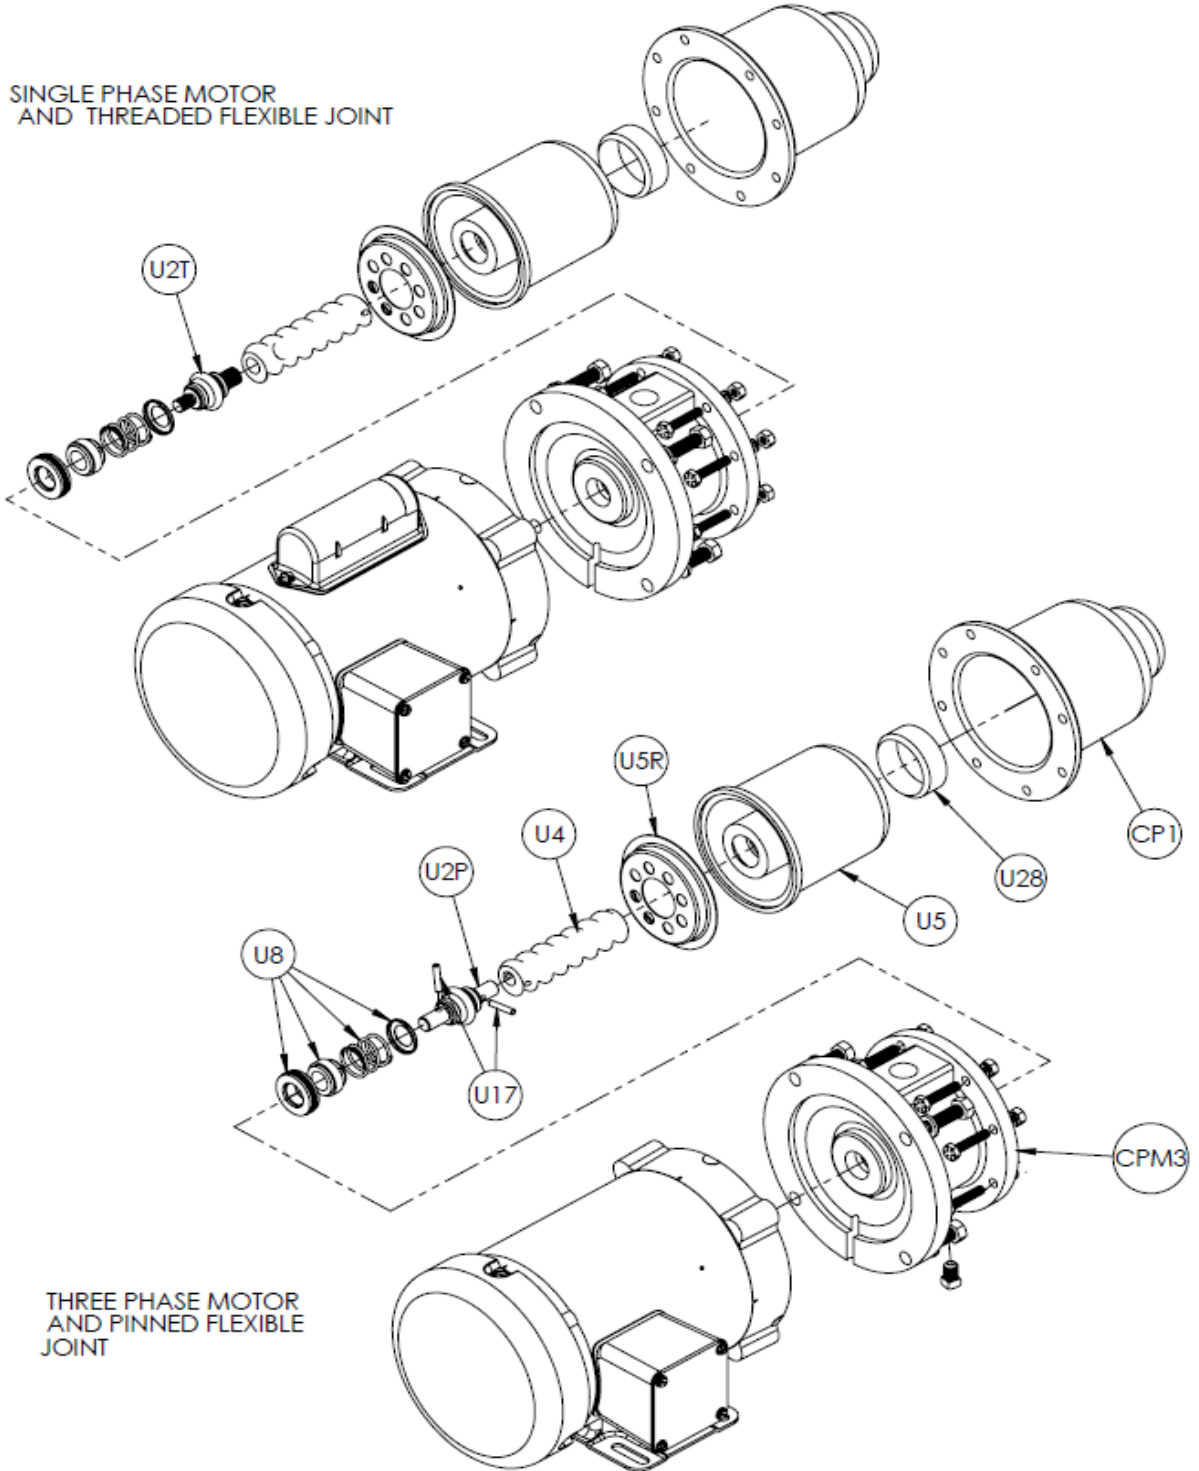

Continental Progressive Cavity Pump CP Model CPM15 Close-Coupled Pump Driven with a Continental Spec. Motor

Continental Pump Company

29425 State Hwy B | Warrenton, Missouri 63383 | Tel: 636-456-6006 | Fax: 636-456-4337 | Email: sales@con-pump.com
Visit us at: www.continentalultrapumps.com