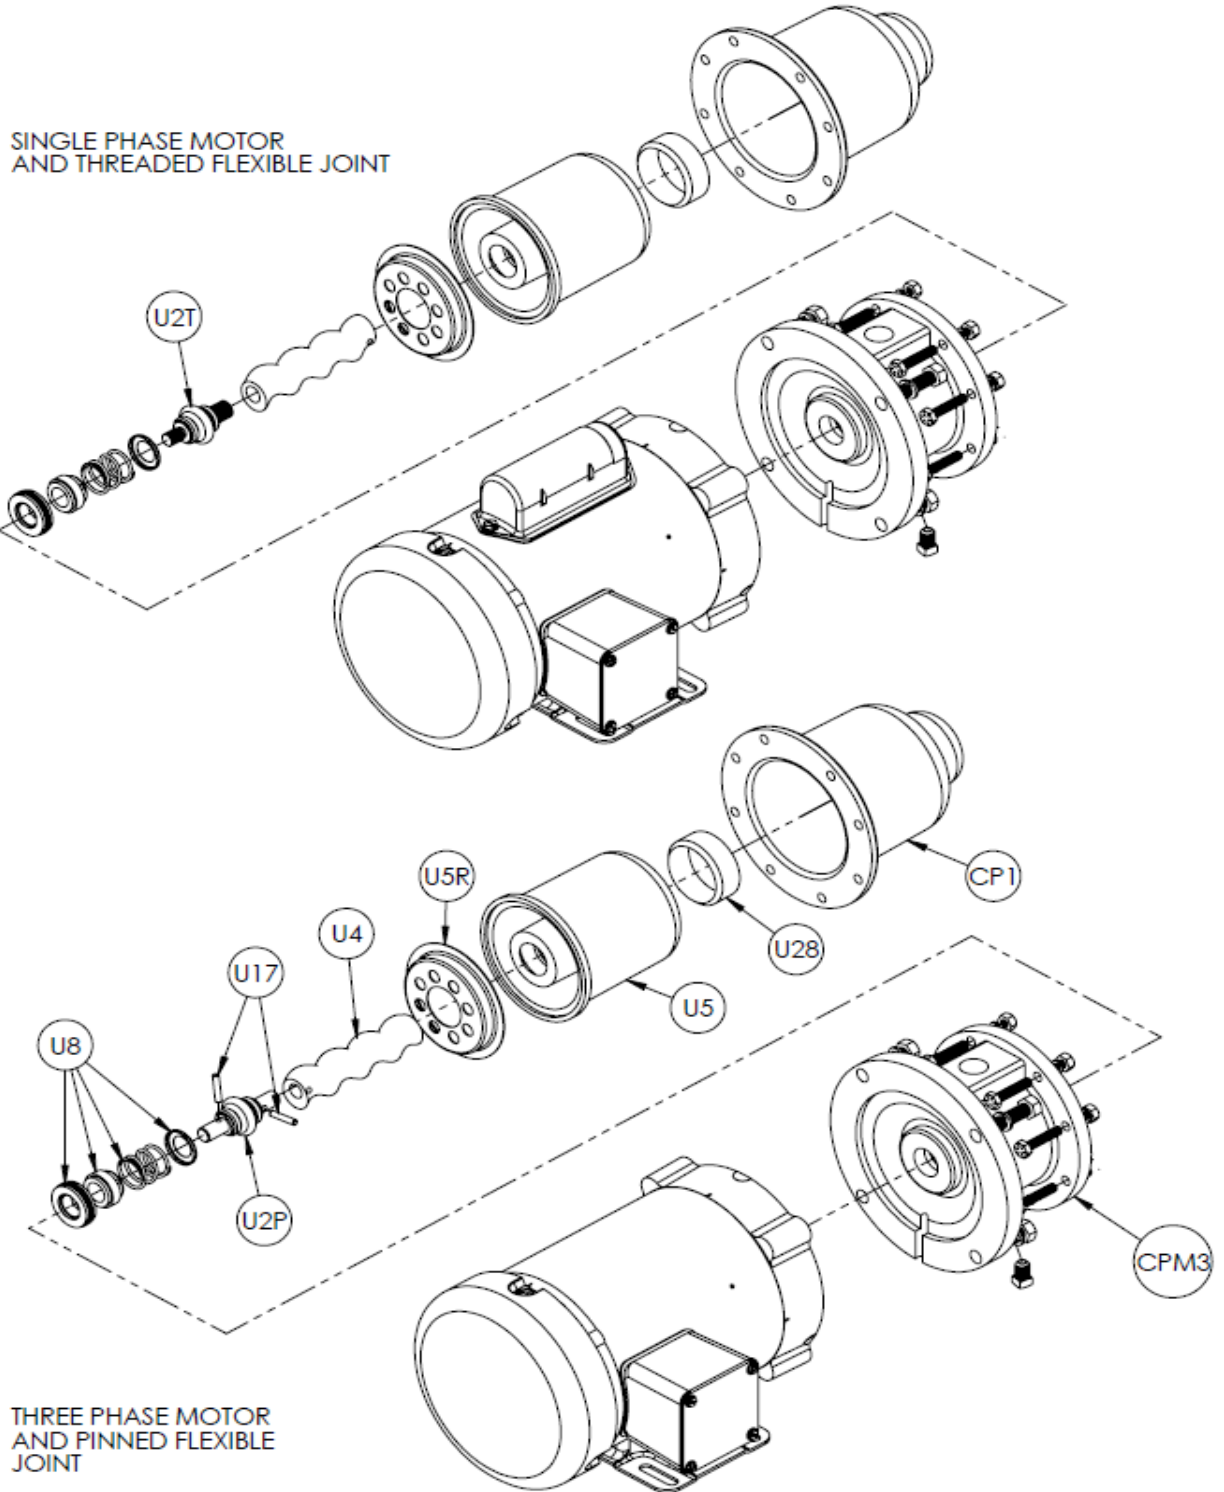

Continental Progressive Cavity Pump CP Model CPM22 Close-Coupled Pump Driven with a Continental Spec. Motor

Continental Pump Company

29425 State Hwy B | Warrenton, Missouri 63383 | Tel: 636-456-6006 | Fax: 636-456-4337 | Email: sales@con-pump.com
Visit us at: www.continentalultrapumps.com