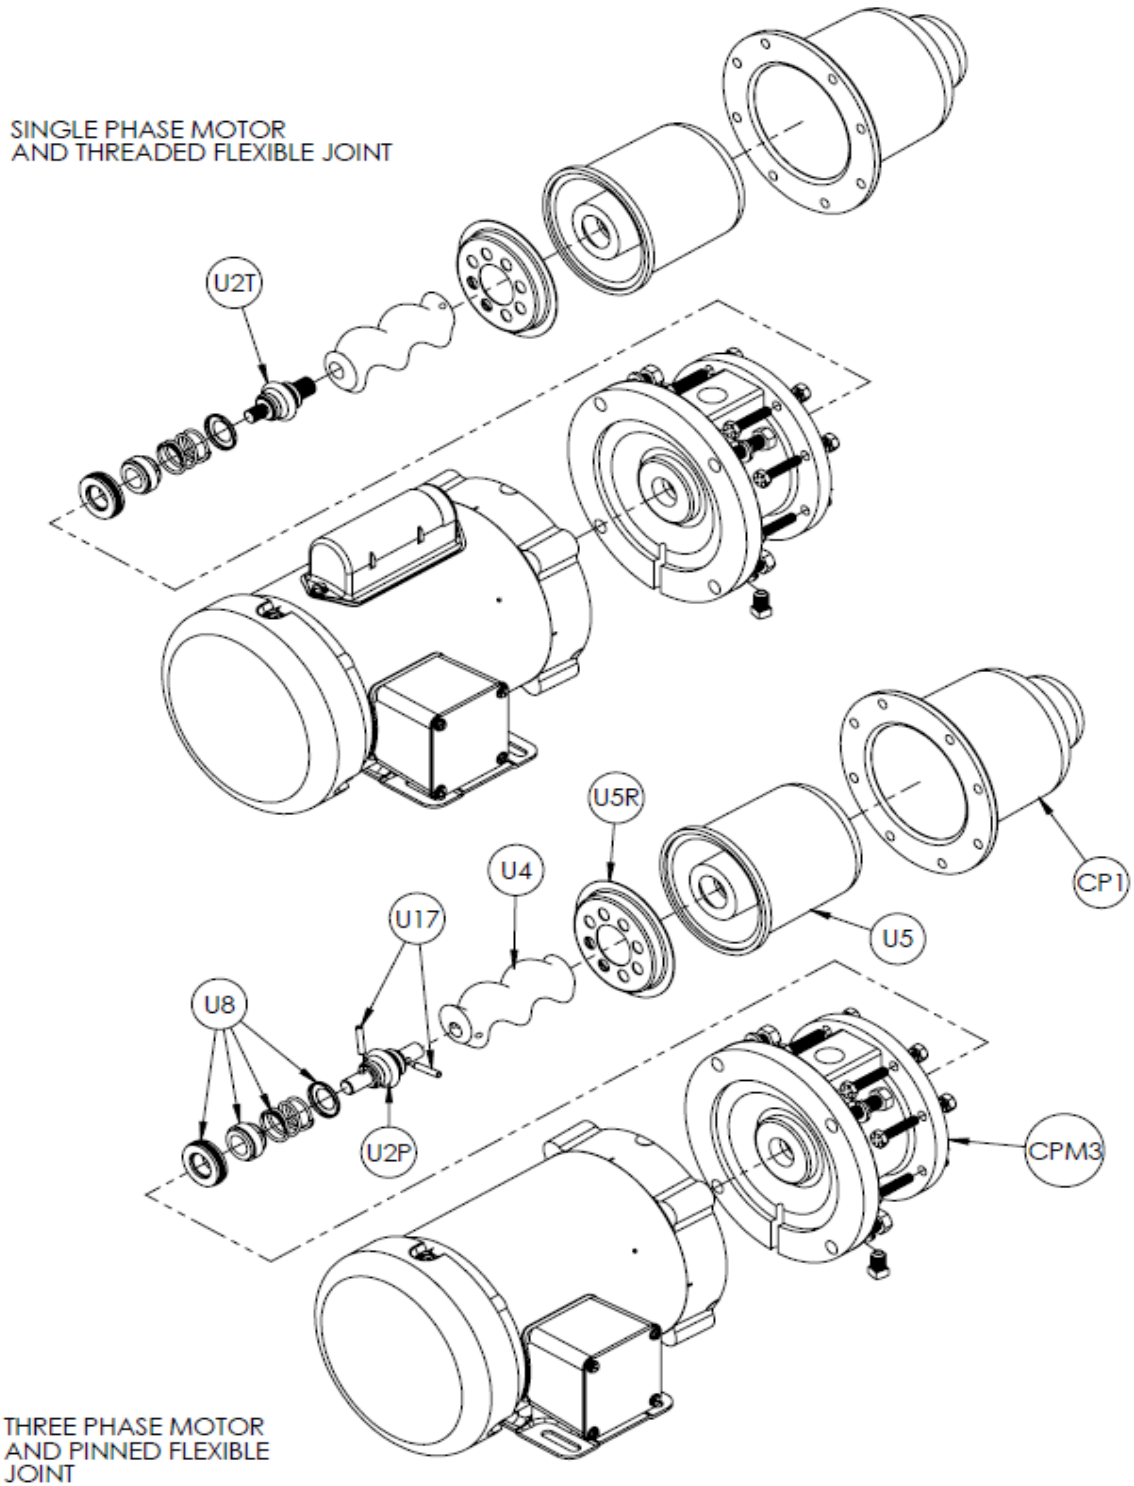

Continental Progressive Cavity Pump CP Model CPM44 Close-Coupled Pump Driven with a Continental Spec. Motor

Continental Pump Company

29425 State Hwy B | Warrenton, Missouri 63383 | Tel: 636-456-6006 | Fax: 636-456-4337 | Email: sales@con-pump.com
Visit us at: www.continentalultrapumps.com