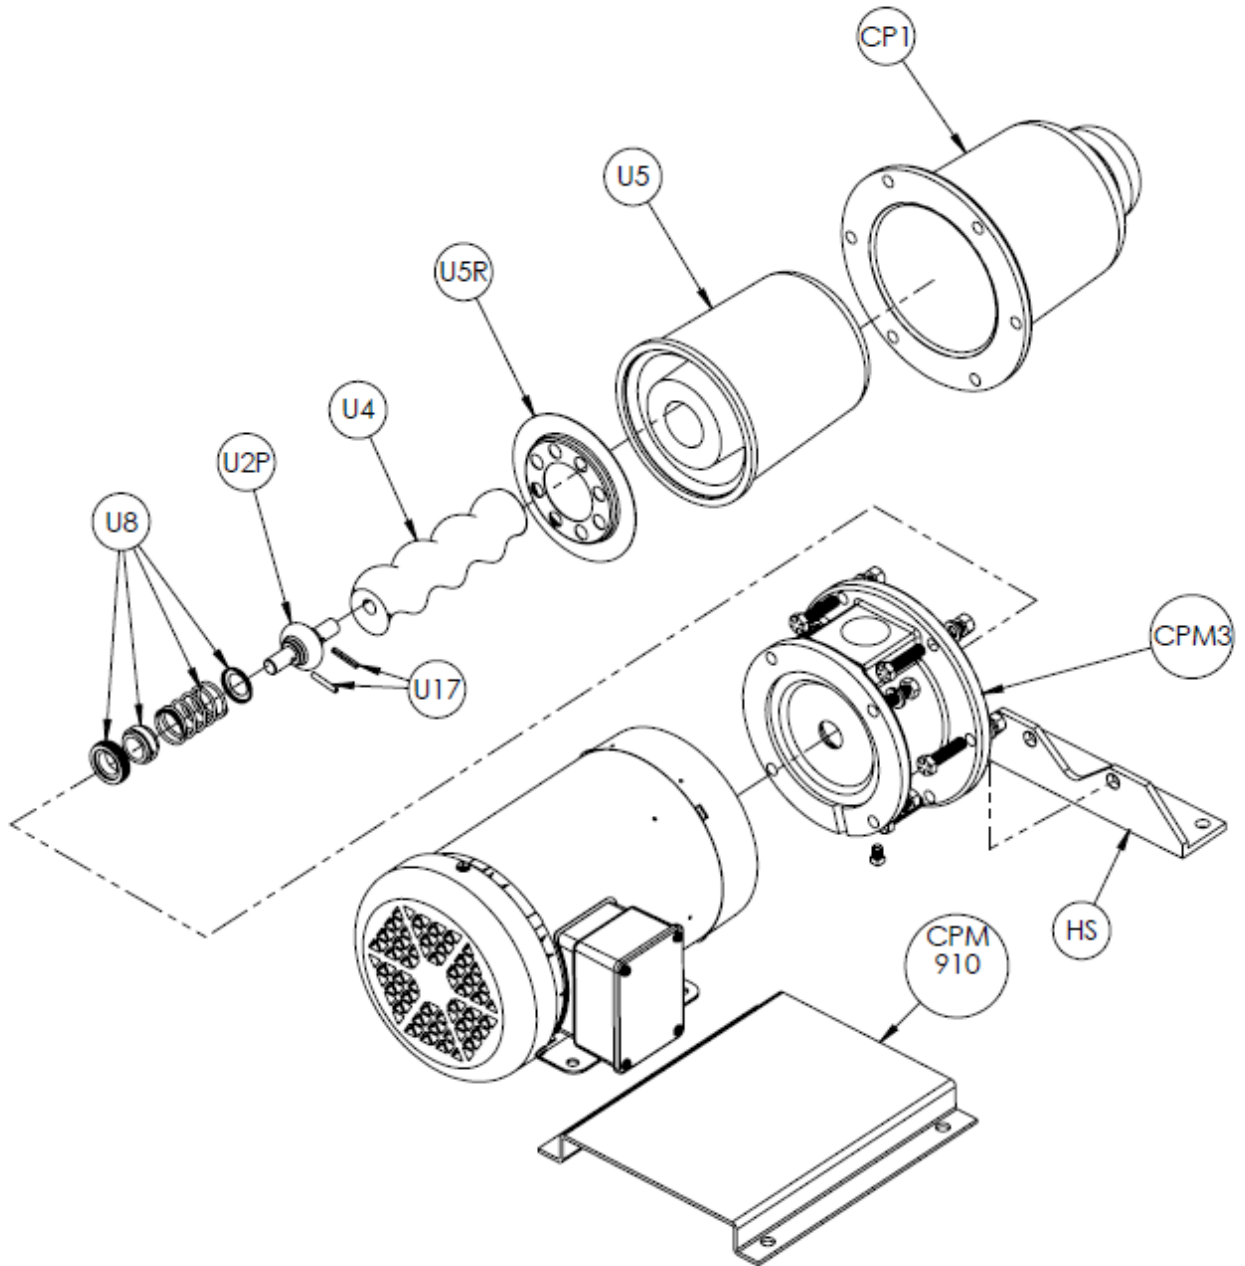

Continental Progressive Cavity Pump CP Model
CPM56 Close-Coupled Pump Driven with a Continental Spec. Motor

Continental Pump Company

29425 State Hwy B | Warrenton, Missouri 63383 | Tel: 636-456-6006 | Fax: 636-456-4337 | Email: sales@con-pump.com
Visit us at: www.continentalultrapumps.com