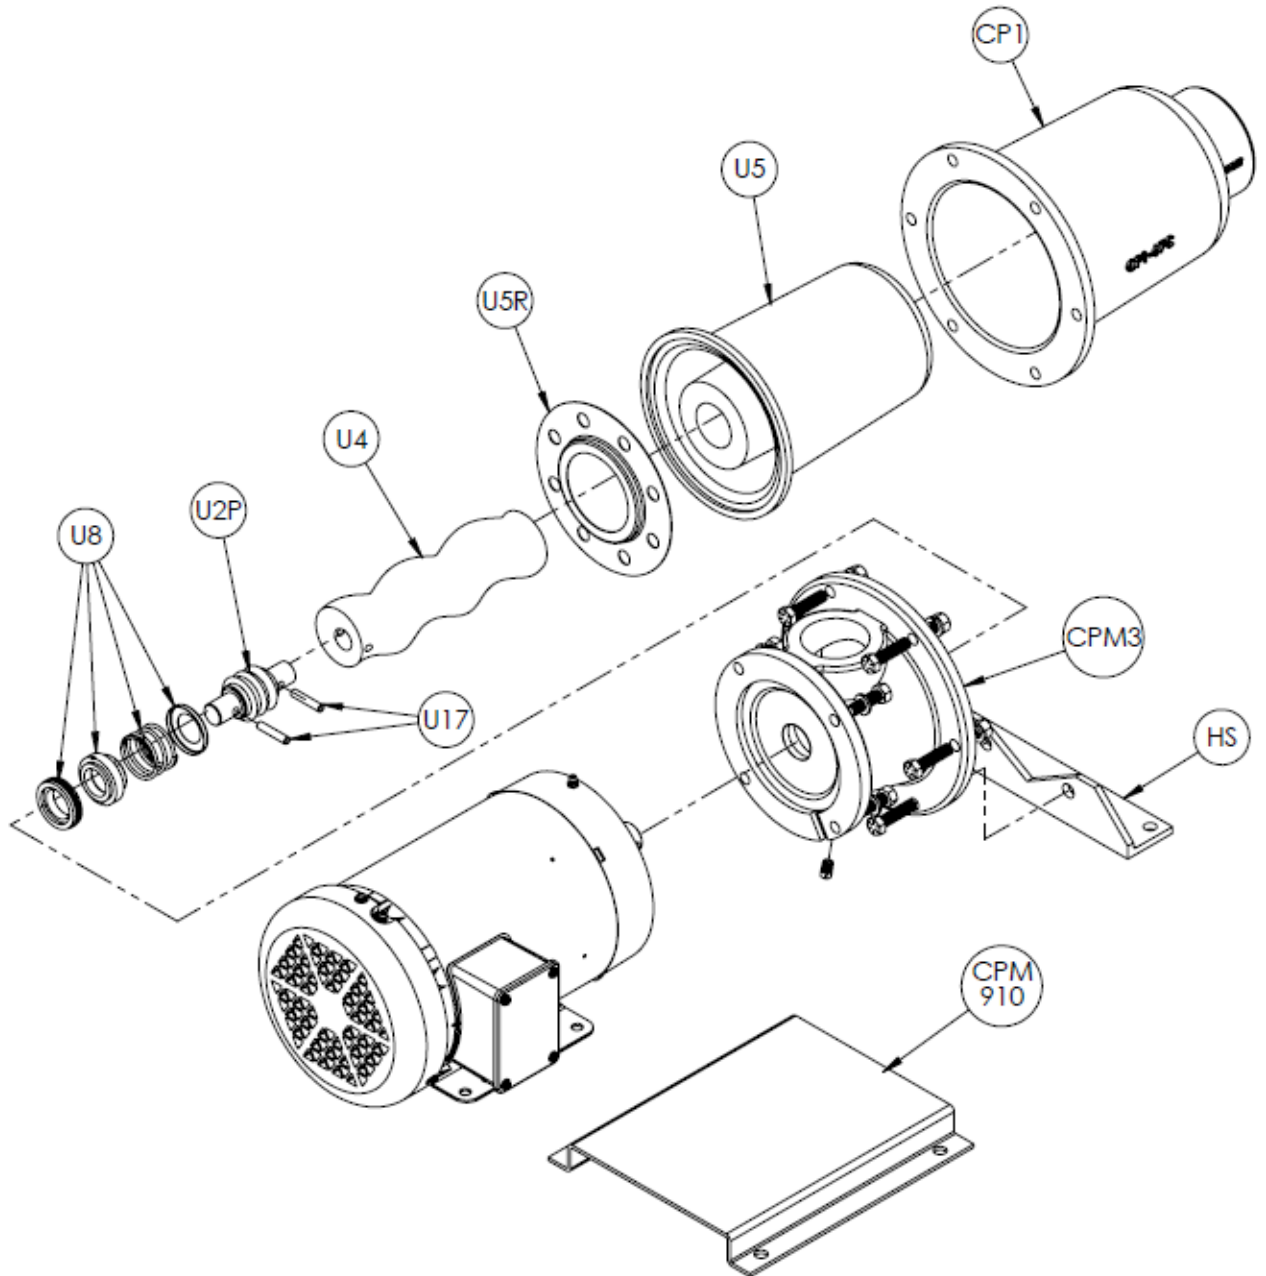

Continental Progressive Cavity Pump CP Model  
CPM67 Close-Coupled Pump Driven with a Continental Spec. Motor

**Continental Pump Company**

29425 State Hwy B | Warrenton, Missouri 63383 | Tel: 636-456-6006 | Fax: 636-456-4337 | Email: sales@con-pump.com  
Visit us at: [www.continentalultrapumps.com](http://www.continentalultrapumps.com)