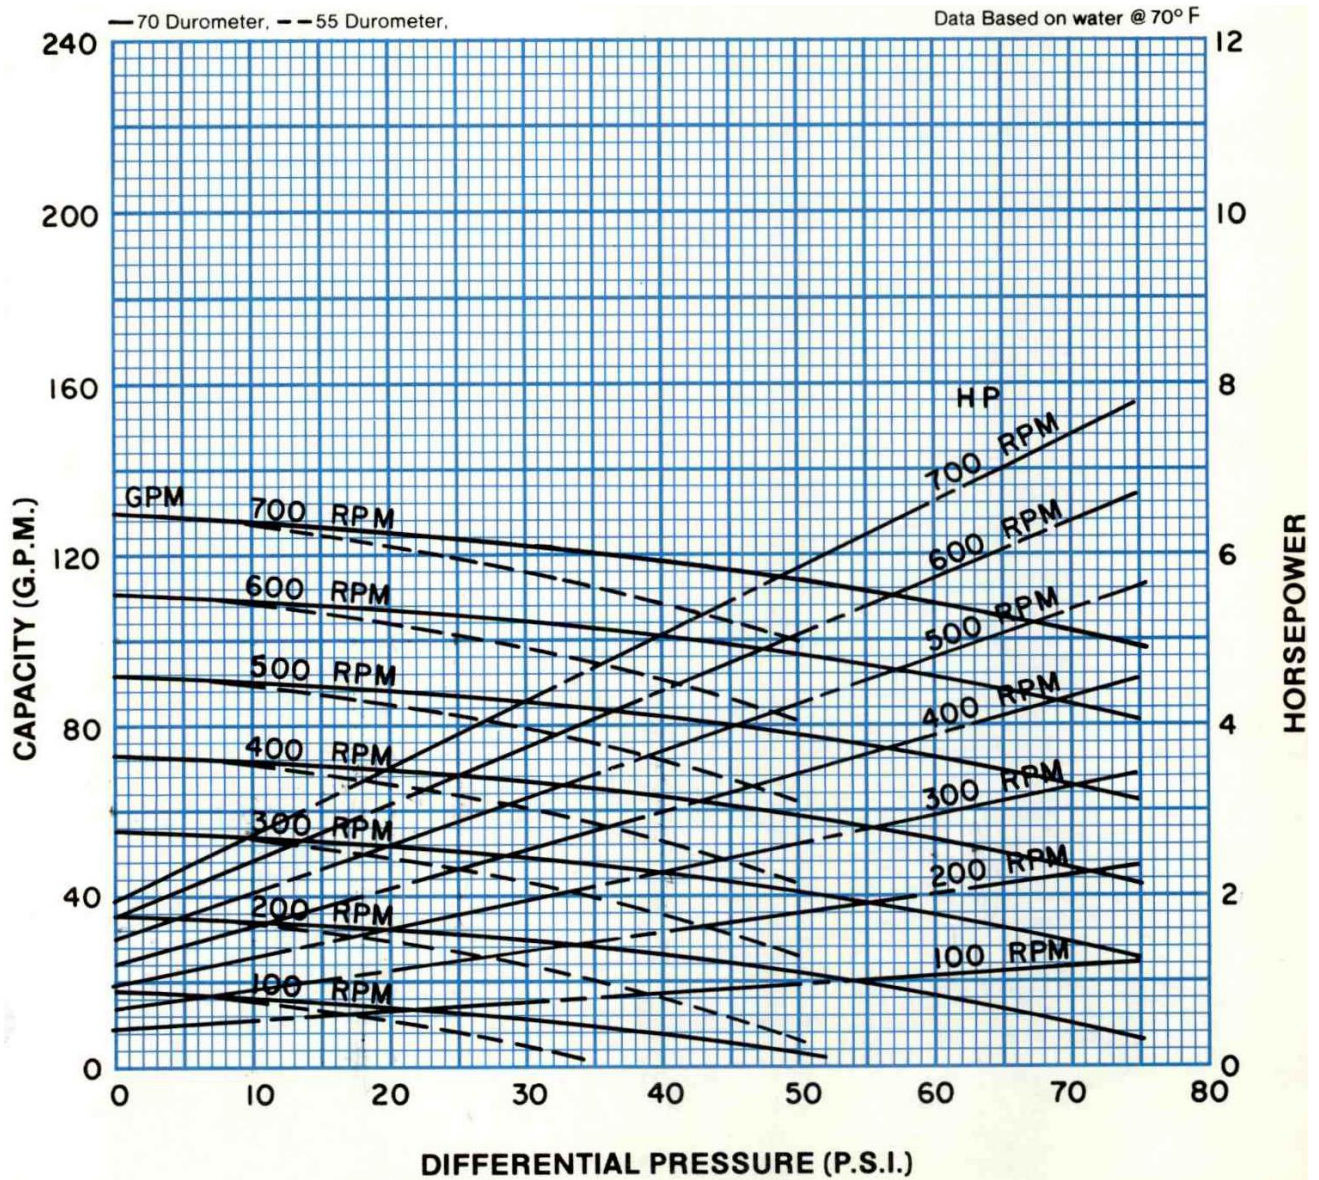

**PERFORMANCE DATA
MODEL: 1CG10**

RPM	100	200	300	400	500	600	700
NPSH REQ'D	.9	1.7	2.6	3.5	4.9	6.9	9.1
MIN. HP	1	1 1/2	2	3	5	5	5

Continental Pump Company

29425 State Hwy B | Warrenton, Missouri 63383 | Tel: 636-456-6006 | Fax: 636-456-4337 | Email: sales@con-pump.com
www.continentalultrapumps.com