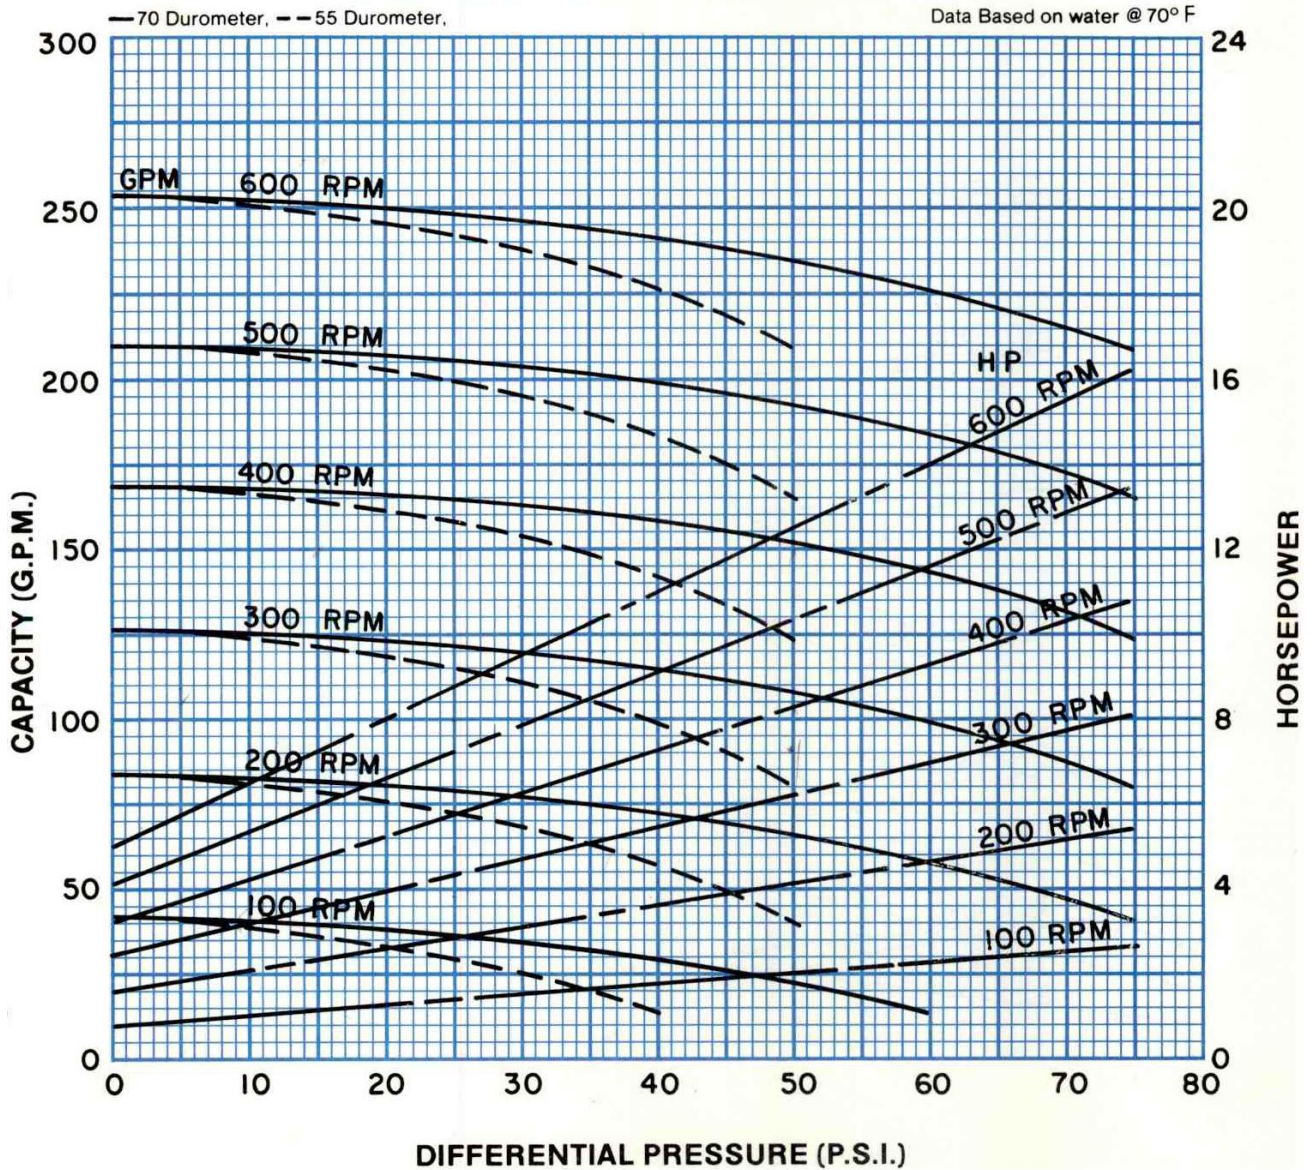

**PERFORMANCE DATA
MODEL: 1CG12**

RPM	100	200	300	400	500	600
NPSH REQ'D	1.2	2.3	3.4	5.6	8.4	11.2
MIN. HP	3	5	5	7 1/2	10	10

Continental Pump Company

29425 State Hwy B | Warrenton, Missouri 63383 | Tel: 636-456-6006 | Fax: 636-456-4337 | Email: sales@con-pump.com
www.continentalultrapumps.com