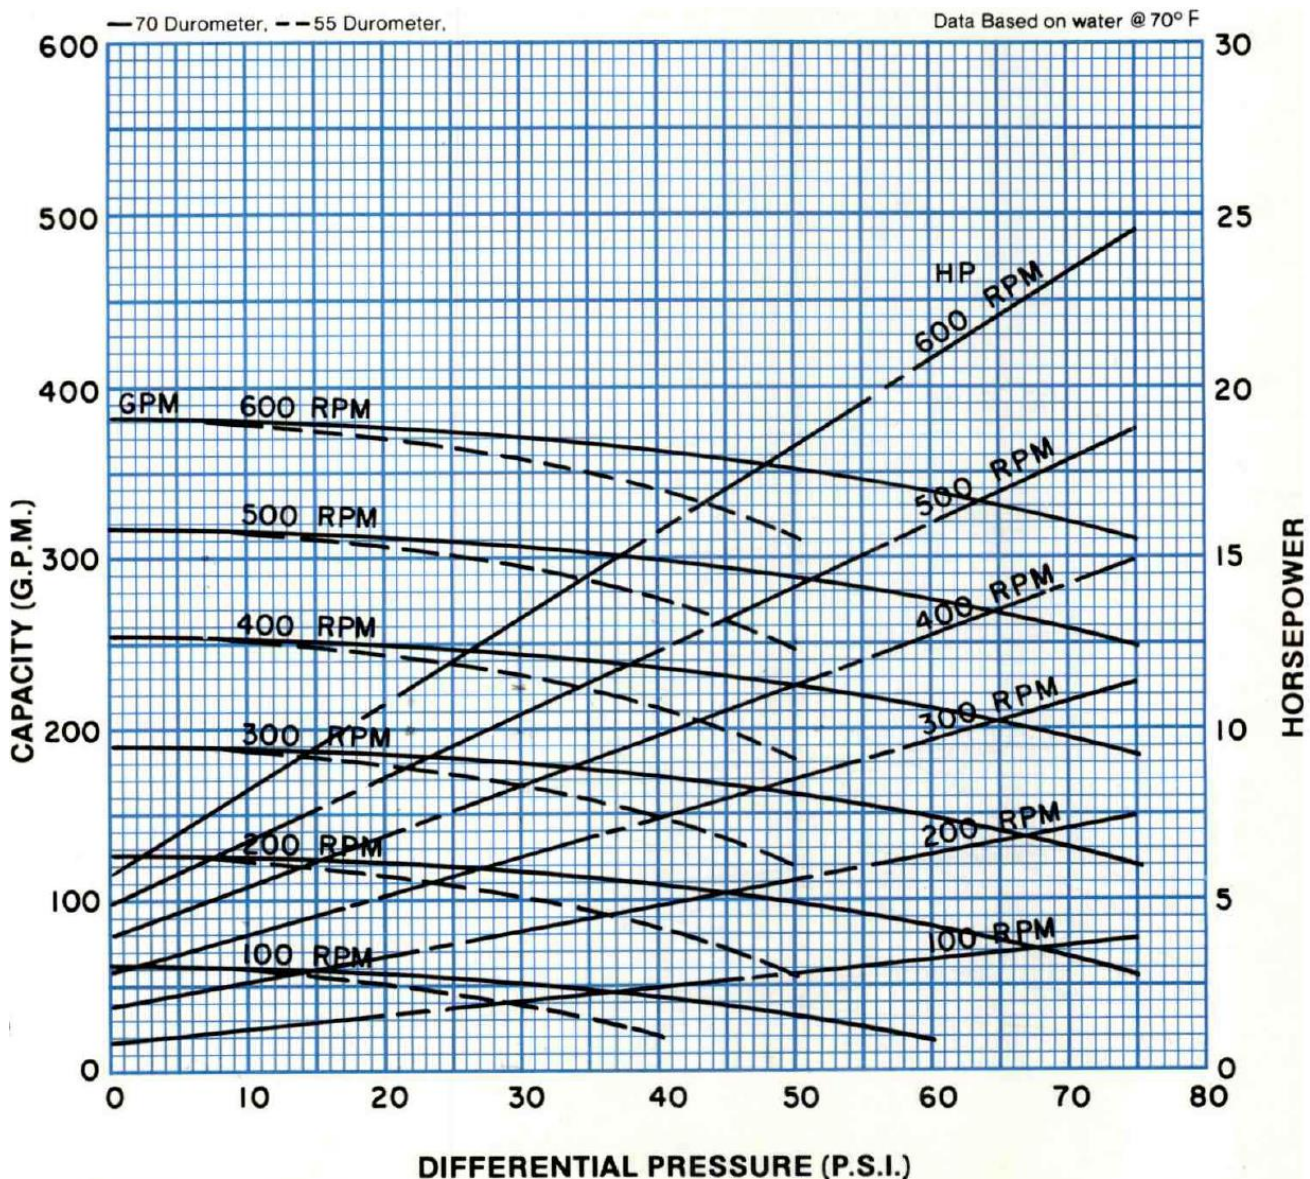

**PERFORMANCE DATA
MODEL: 1CG12H**

RPM	100	200	300	400	500	600
NPSH REQ'D	1.4	2.8	4.6	8.1	11.5	15.0
MIN. HP	3	5	7 1/2	10	15	15

Continental Pump Company

29425 State Hwy B | Warrenton, Missouri 63383 | Tel: 636-456-6006 | Fax: 636-456-4337 | Email: sales@con-pump.com
www.continentalultrapumps.com