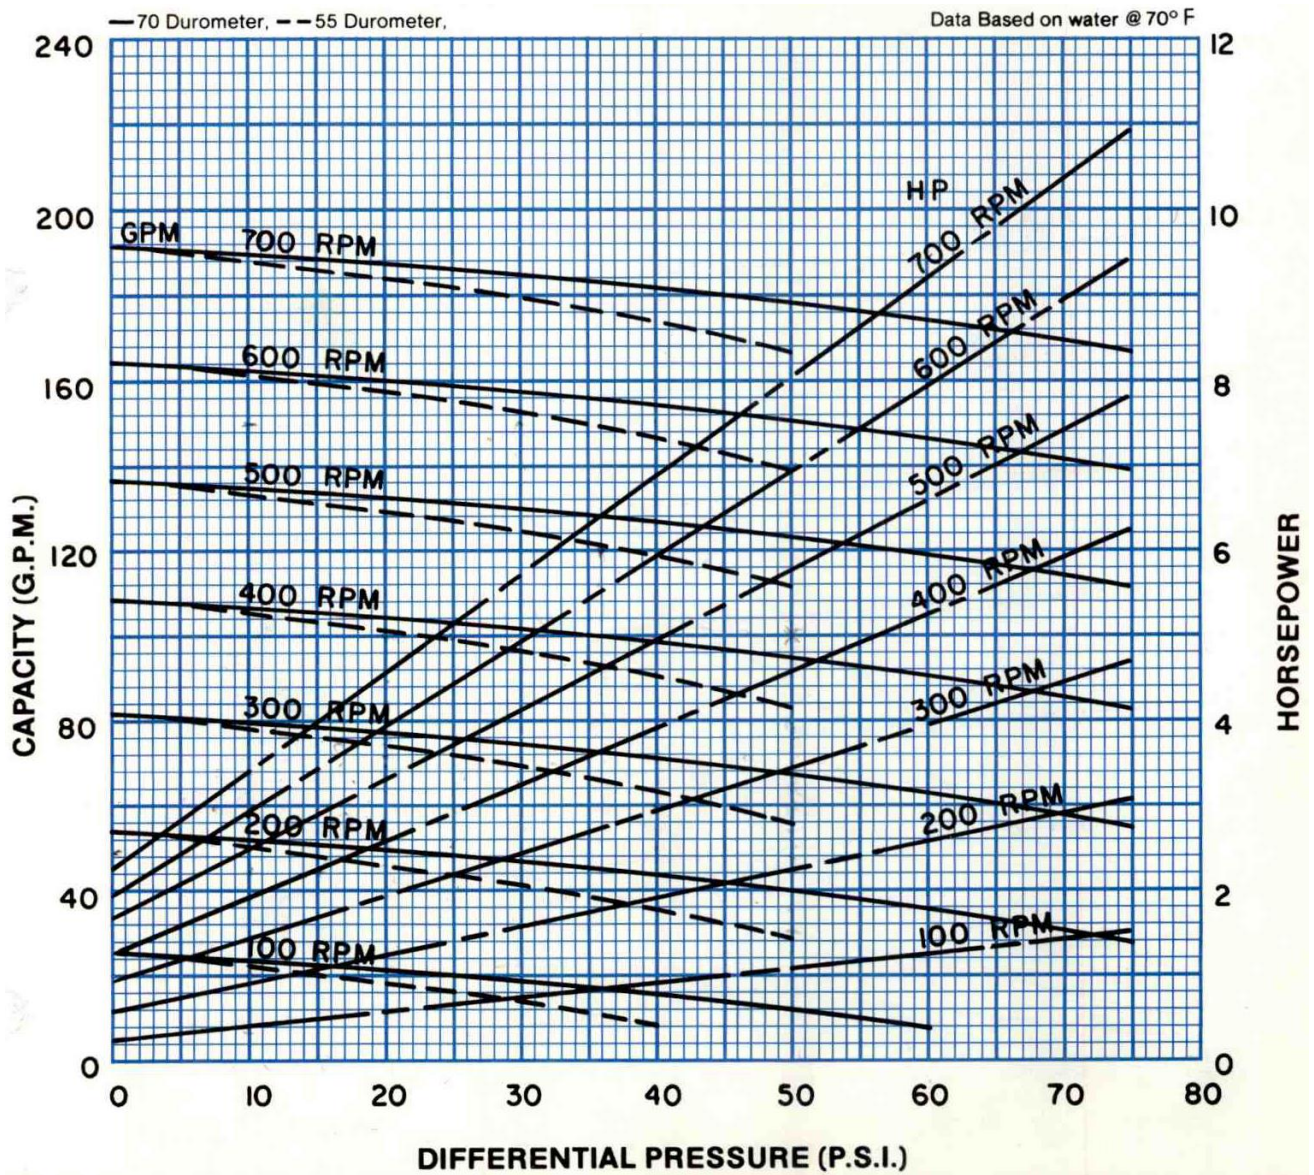

**PERFORMANCE DATA
MODEL: 1CJ10H**

RPM	100	200	300	400	500	600	700
NPSH REQ'D	1.1	2.1	3.2	4.7	7.4	9.9	12.6
MIN. HP	1	2	3	5	5	7 1/2	7 1/2

Continental Pump Company

29425 State Hwy B | Warrenton, Missouri 63383 | Tel: 636-456-6006 | Fax: 636-456-4337 | Email: sales@con-pump.com
www.continentalultrapumps.com