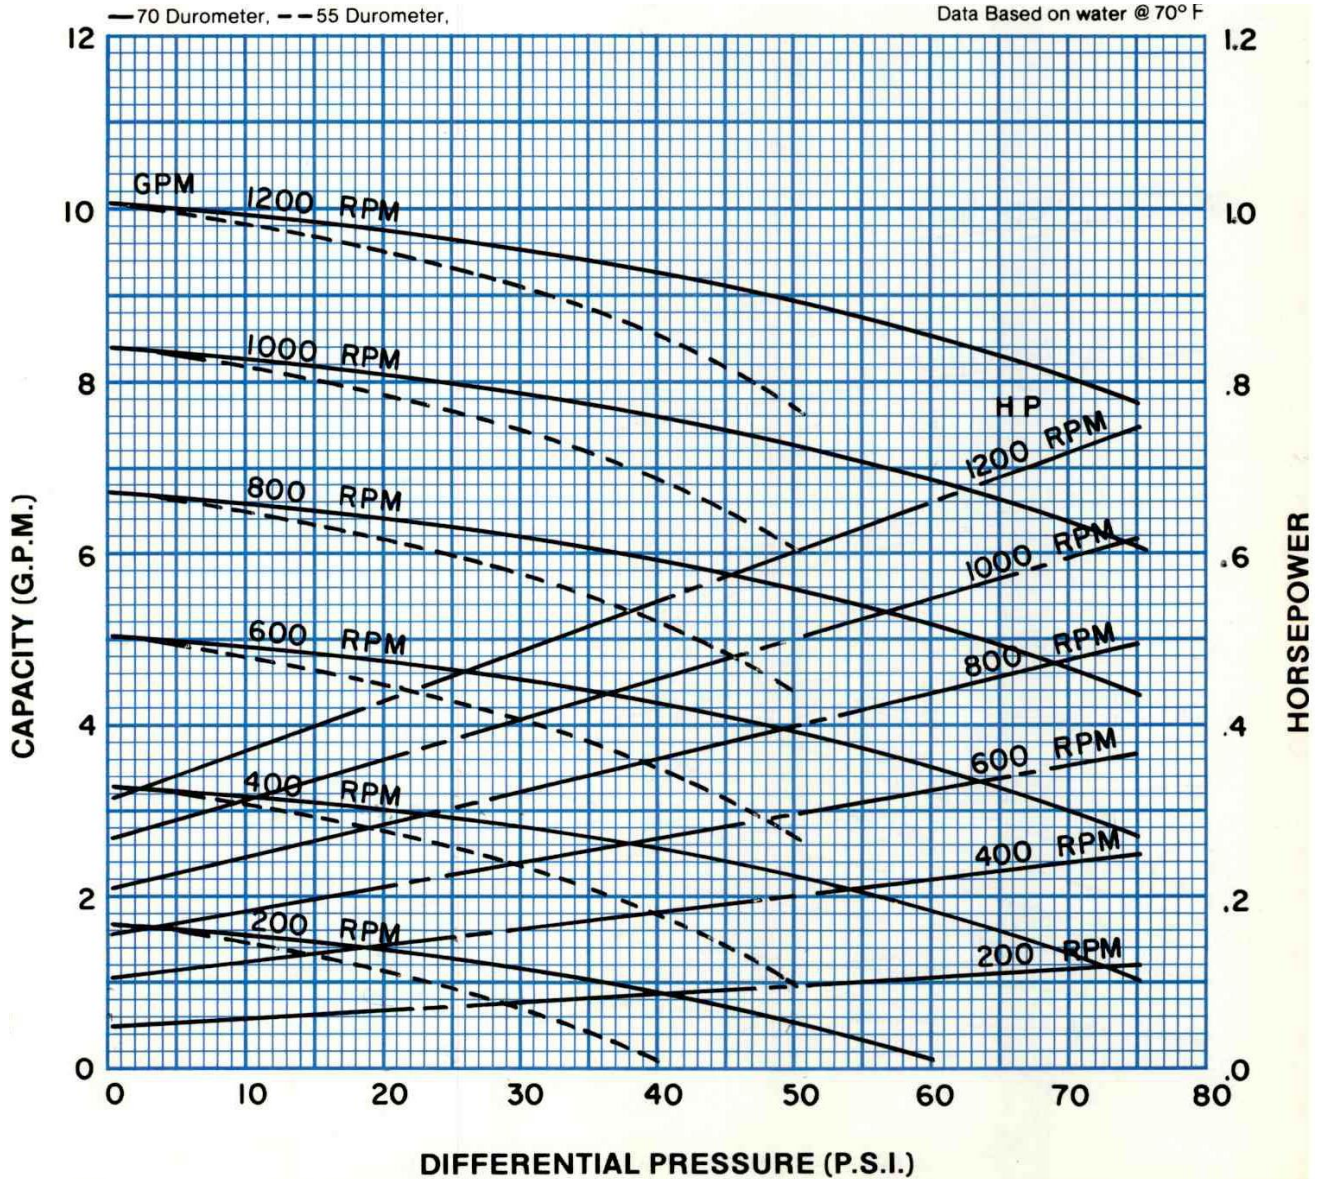

**PERFORMANCE DATA
MODEL: 1CJ3**

RPM	200	400	600	800	1,000	1,200
NPSH REQ'D	.6	1.3	2	2.6	3.2	3.9
MIN. HP	1/4	1/3	1/3	1/2	3/4	3/4

Continental Pump Company

29425 State Hwy B | Warrenton, Missouri 63383 | Tel: 636-456-6006 | Fax: 636-456-4337 | Email: sales@con-pump.com
www.continentalultrapumps.com