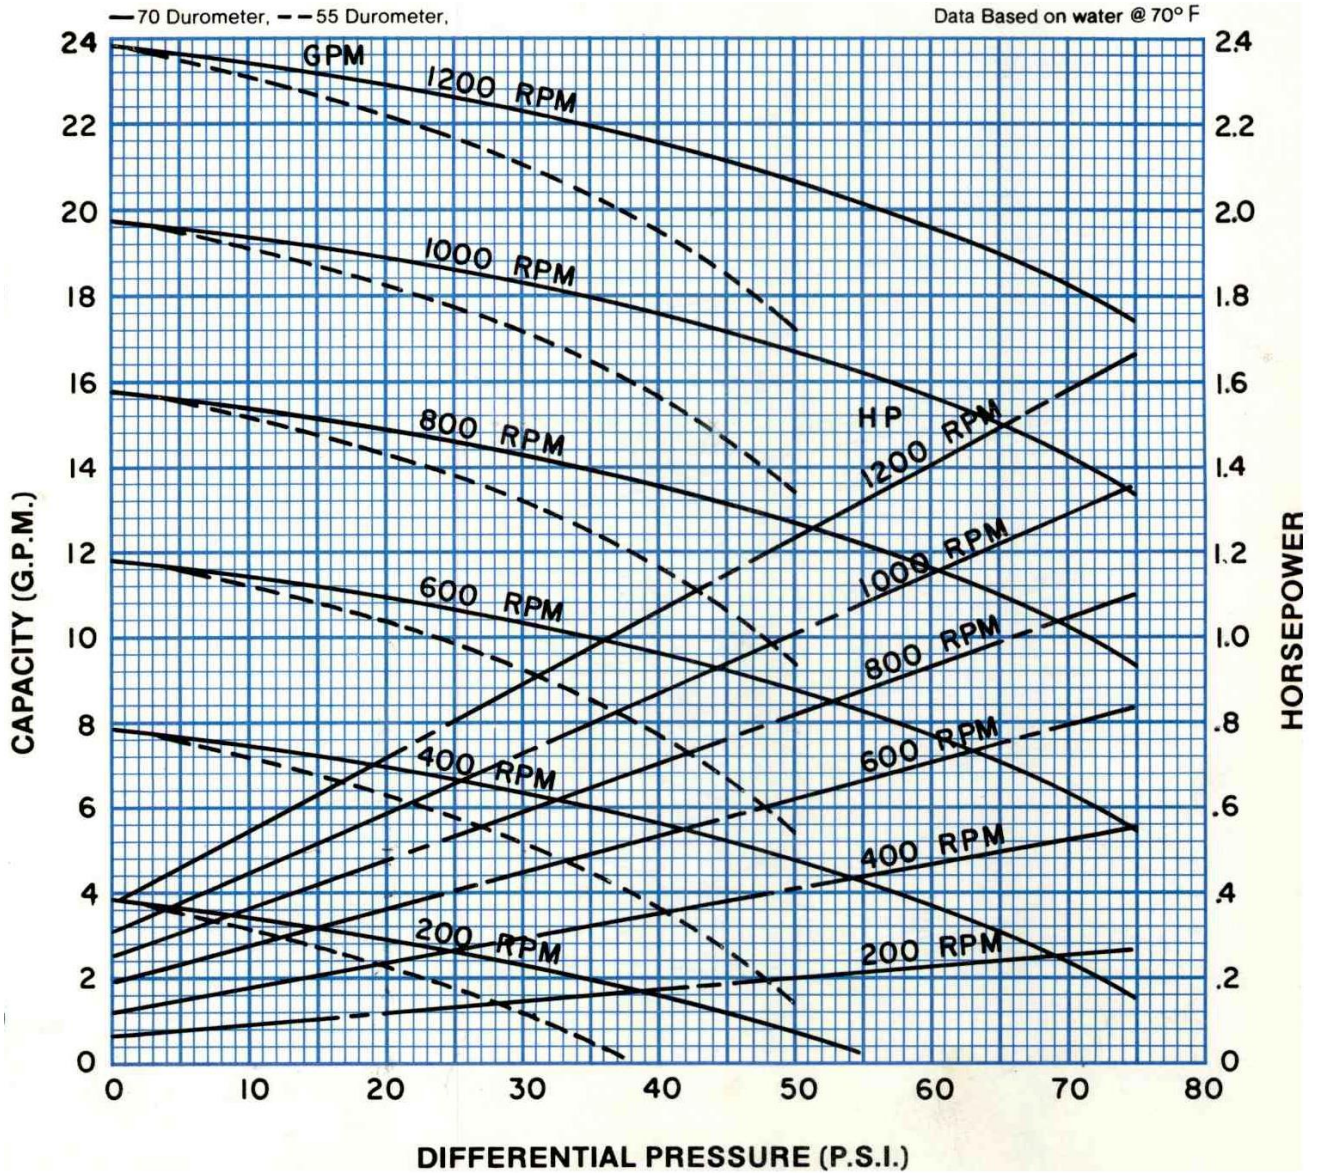

**PERFORMANCE DATA
MODEL: 1CJ4**

RPM	200	400	600	800	1,000	1,200
NPSH REQ'D	.9	1.7	2.6	3.4	4.8	6.7
MIN. HP	1/3	1/2	1/2	3/4	1	1

Continental Pump Company

29425 State Hwy B | Warrenton, Missouri 63383 | Tel: 636-456-6006 | Fax: 636-456-4337 | Email: sales@con-pump.com
www.continentalultrapumps.com