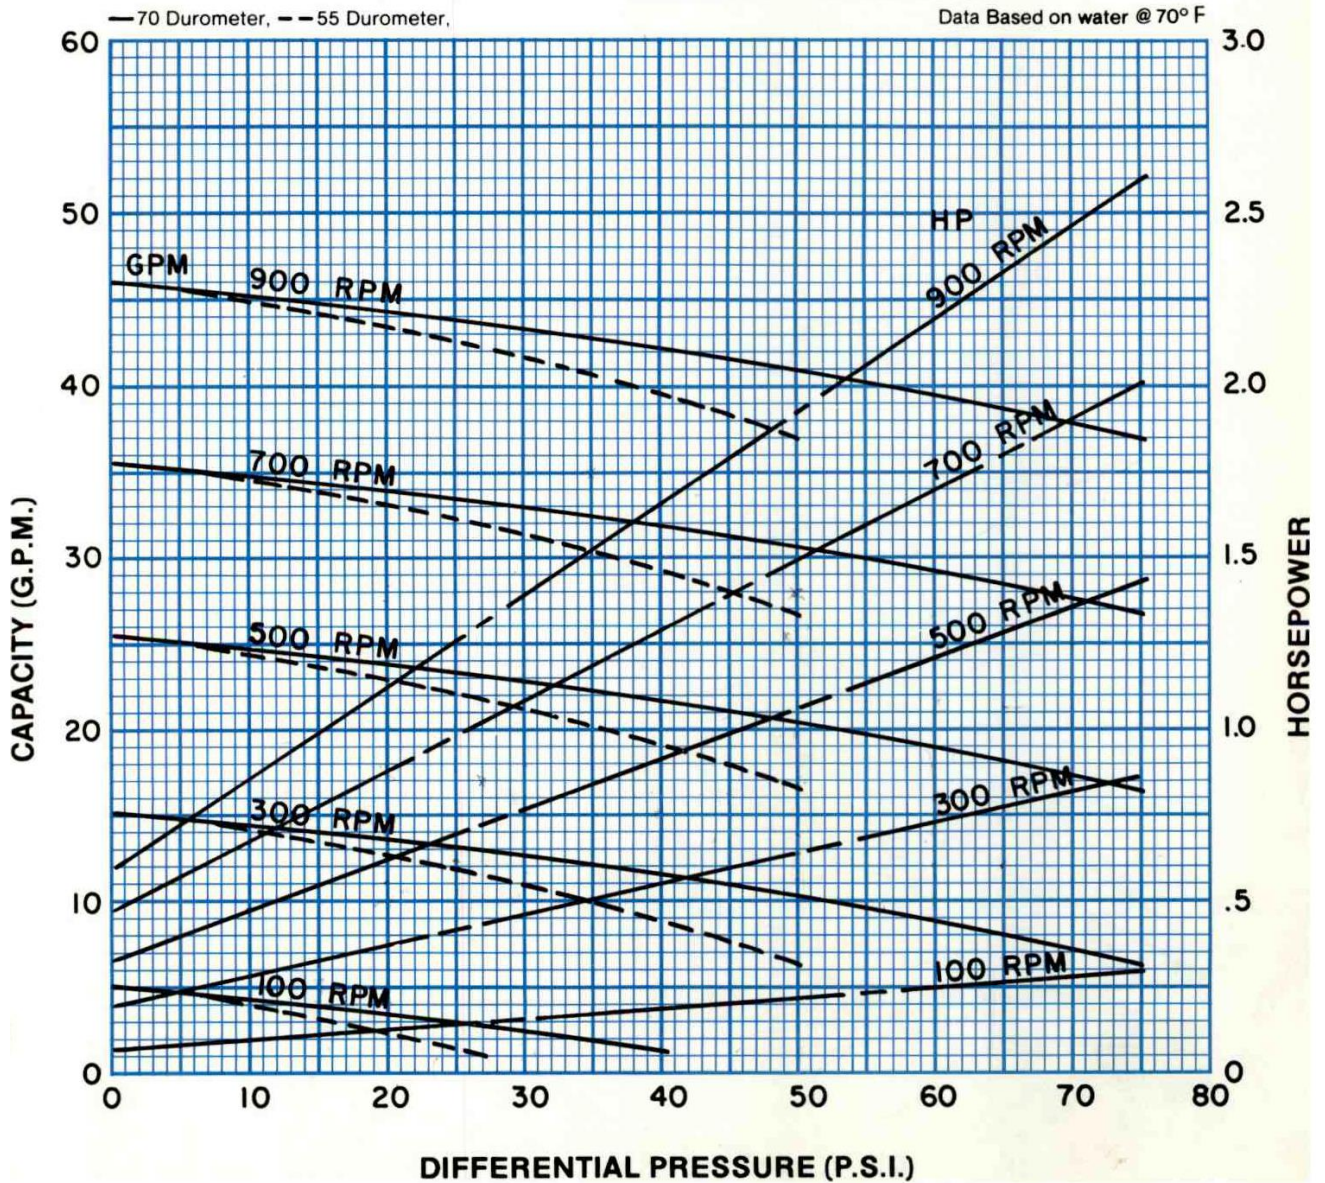

**PERFORMANCE DATA
MODEL: 1CJ6**

RPM	100	300	500	700	900
NPSH REQ'D	.6	1.7	2.9	4.1	6.9
MIN. HP	1/3	3/4	1	1 1/2	2

Continental Pump Company

29425 State Hwy B | Warrenton, Missouri 63383 | Tel: 636-456-6006 | Fax: 636-456-4337 | Email: sales@con-pump.com
www.continentalultrapumps.com