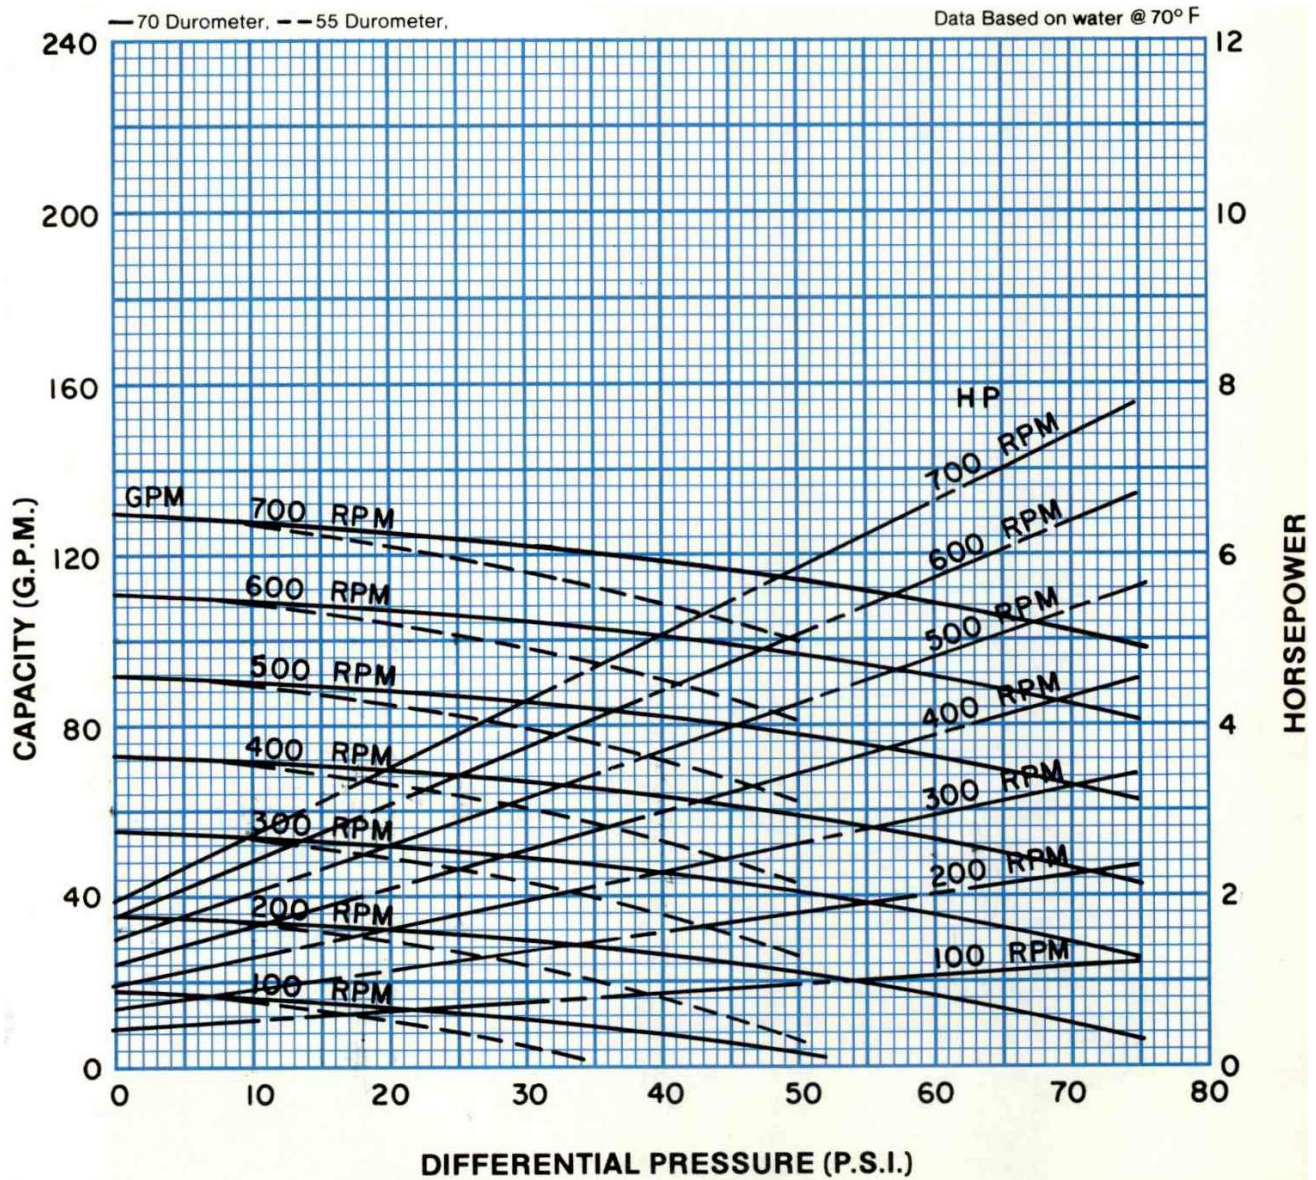

**PERFORMANCE DATA
MODEL: 1CL10**

RPM	100	200	300	400	500	600	700
NPSH REQ'D	.9	1.7	2.6	3.5	4.9	6.9	9.1
MIN. HP	1	1 1/2	2	3	5	5	5

Continental Pump Company

29425 State Hwy B | Warrenton, Missouri 63383 | Tel: 636-456-6006 | Fax: 636-456-4337 | Email: sales@con-pump.com
www.continentalultrapumps.com