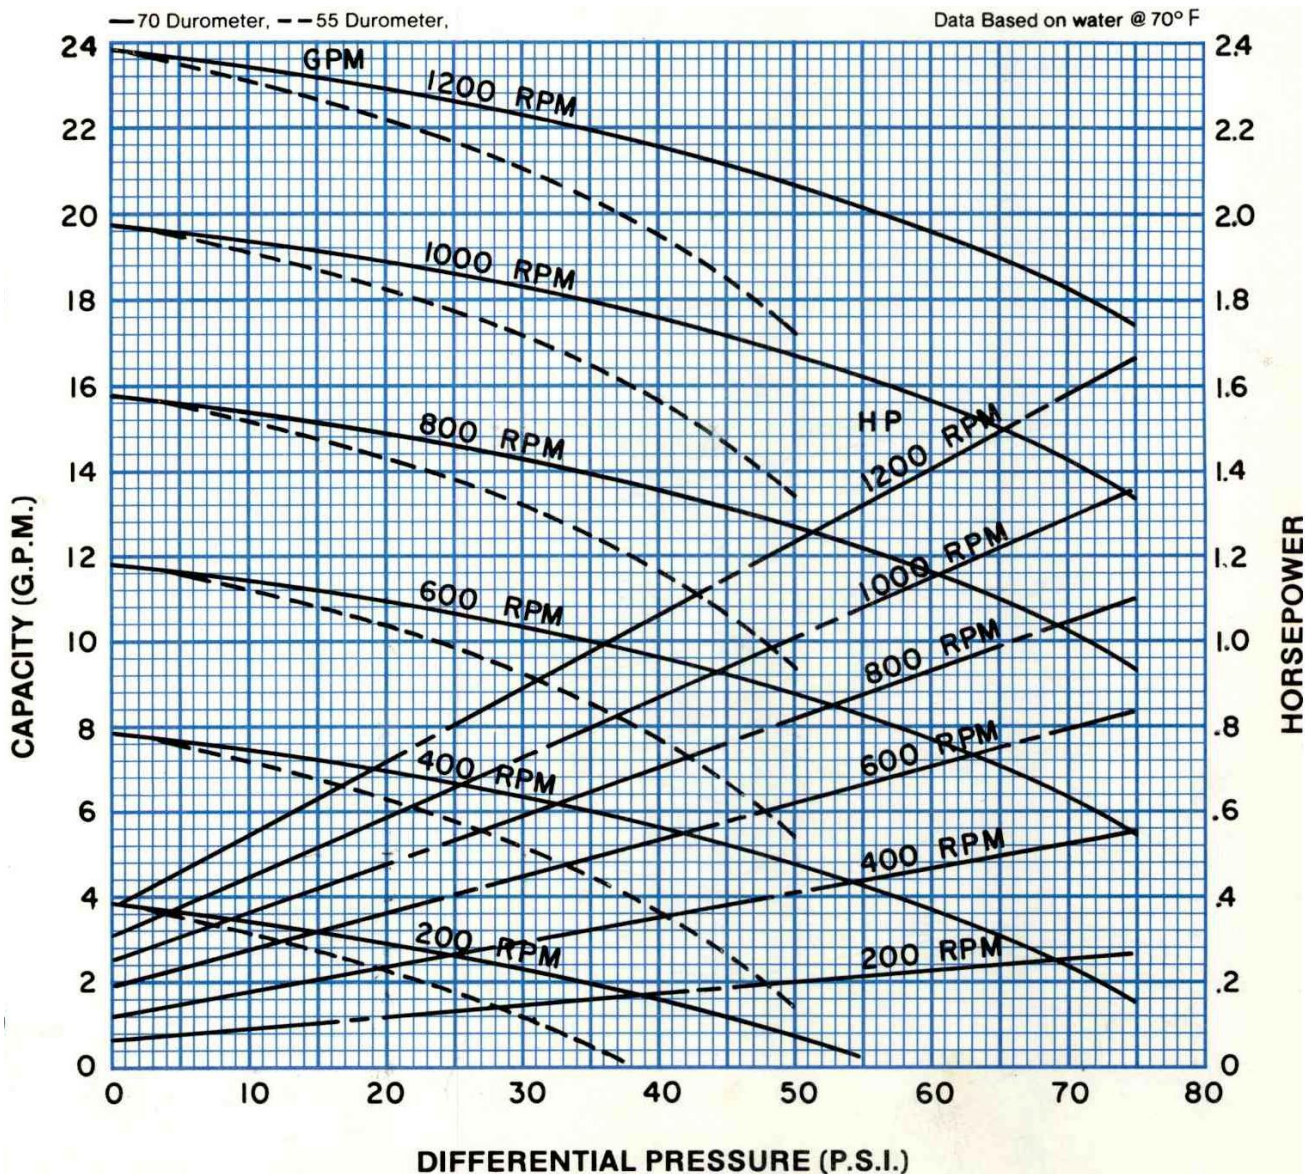

**PERFORMANCE DATA
MODEL: 1CL4**

RPM	200	400	600	800	1,000	1,200
NPSH REQ'D	.9	1.7	2.6	3.4	4.8	6.7
MIN. HP	1/3	1/2	1/2	3/4	1	1

Continental Pump Company

29425 State Hwy B | Warrenton, Missouri 63383 | Tel: 636-456-6006 | Fax: 636-456-4337 | Email: sales@con-pump.com
www.continentalultrapumps.com