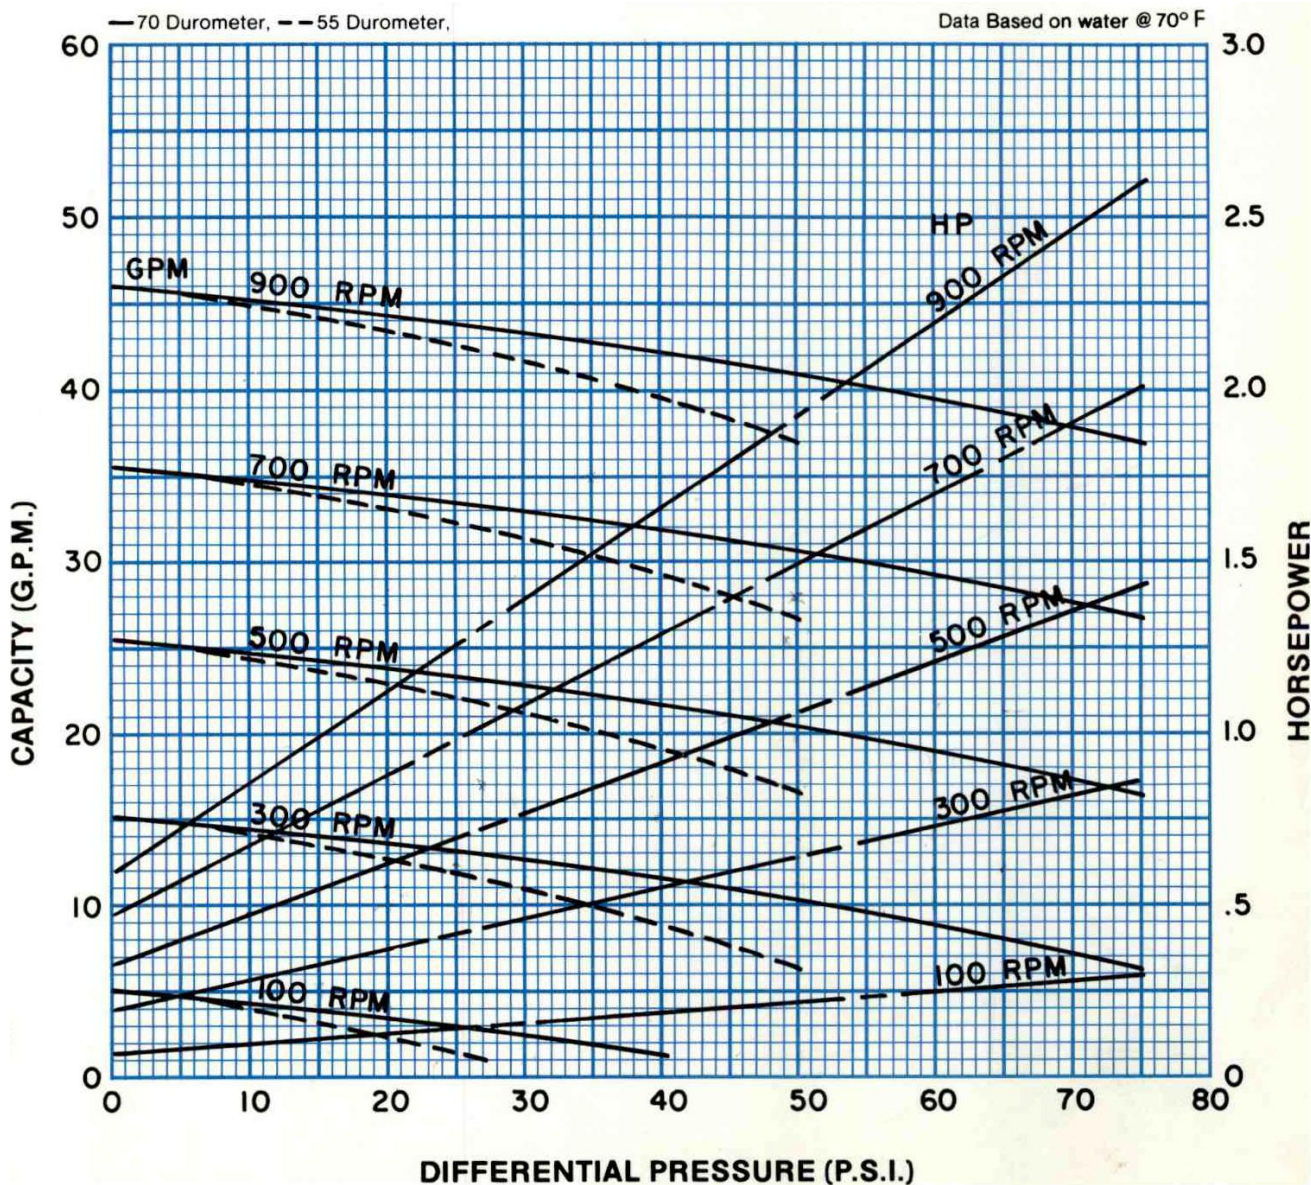

**PERFORMANCE DATA  
MODEL: 1CL6**

RPM	100	300	500	700	900
NPSH REQ'D	.6	1.7	2.9	4.1	6.9
MIN. HP	1/3	3/4	1	1 1/2	2

**Continental Pump Company**

29425 State Hwy B | Warrenton, Missouri 63383 | Tel: 636-456-6006 | Fax: 636-456-4337 | Email: sales@con-pump.com  
www.continentalultrapumps.com