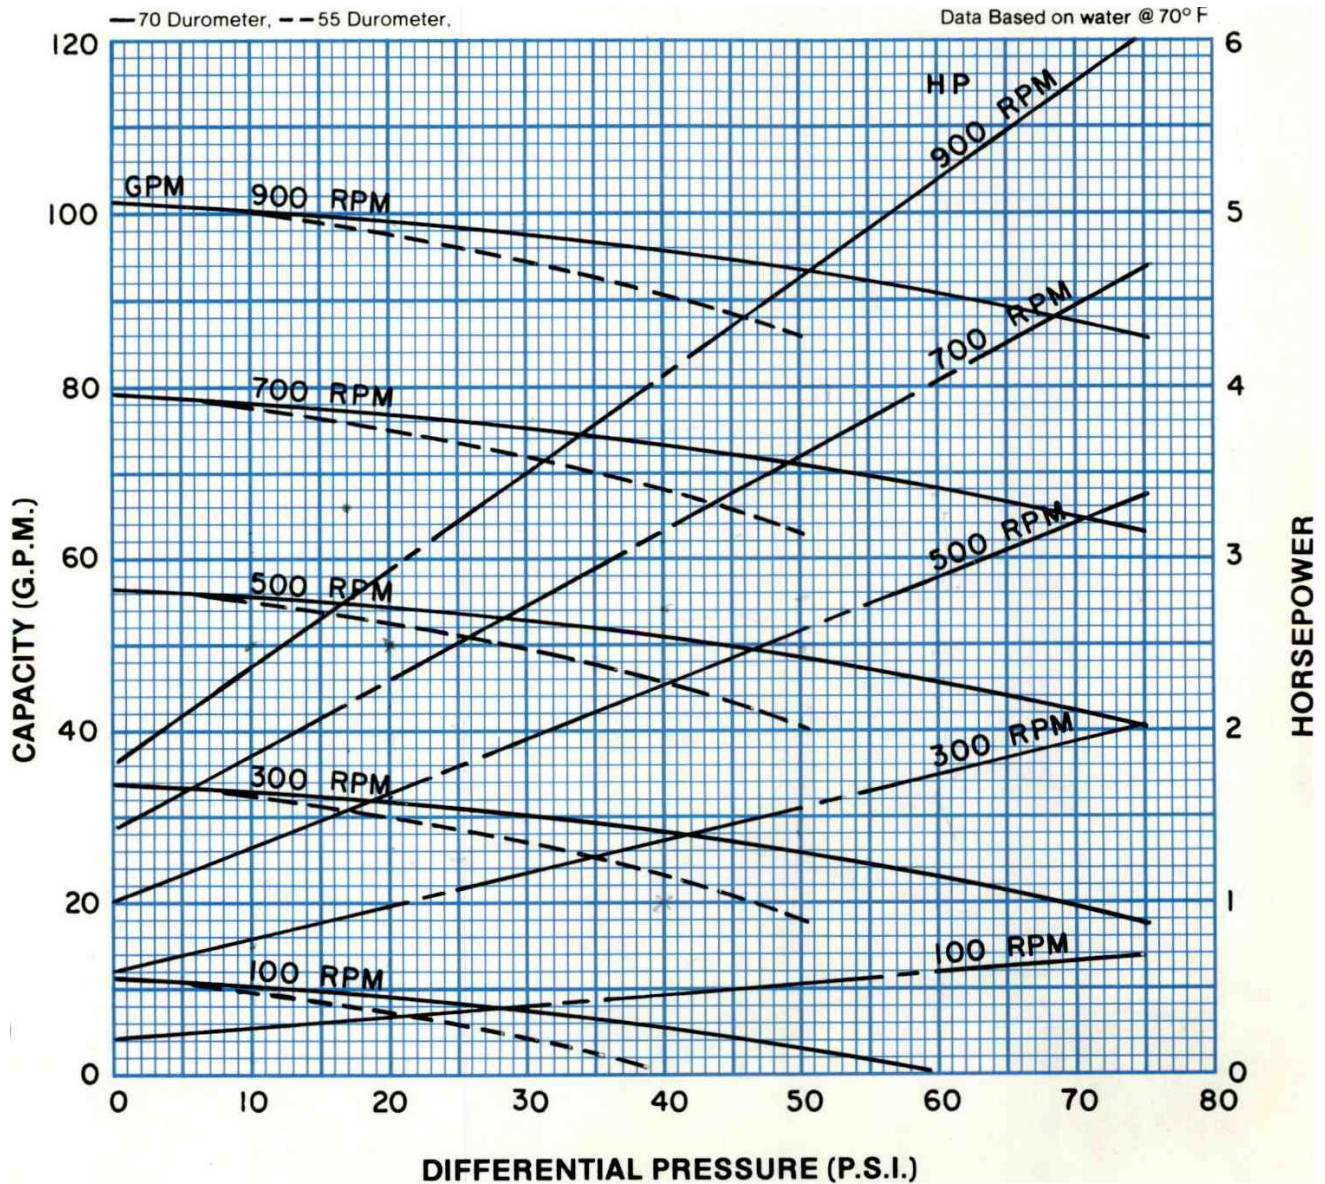

**PERFORMANCE DATA
MODEL: 1CL8**

RPM	100	300	500	700	900
NPSH REQ'D	.8	2.2	3.7	6.9	10.5
MIN. HP	1/2	1 1/2	2	3	5

Continental Pump Company

29425 State Hwy B | Warrenton, Missouri 63383 | Tel: 636-456-6006 | Fax: 636-456-4337 | Email: sales@con-pump.com
www.continentalultrapumps.com