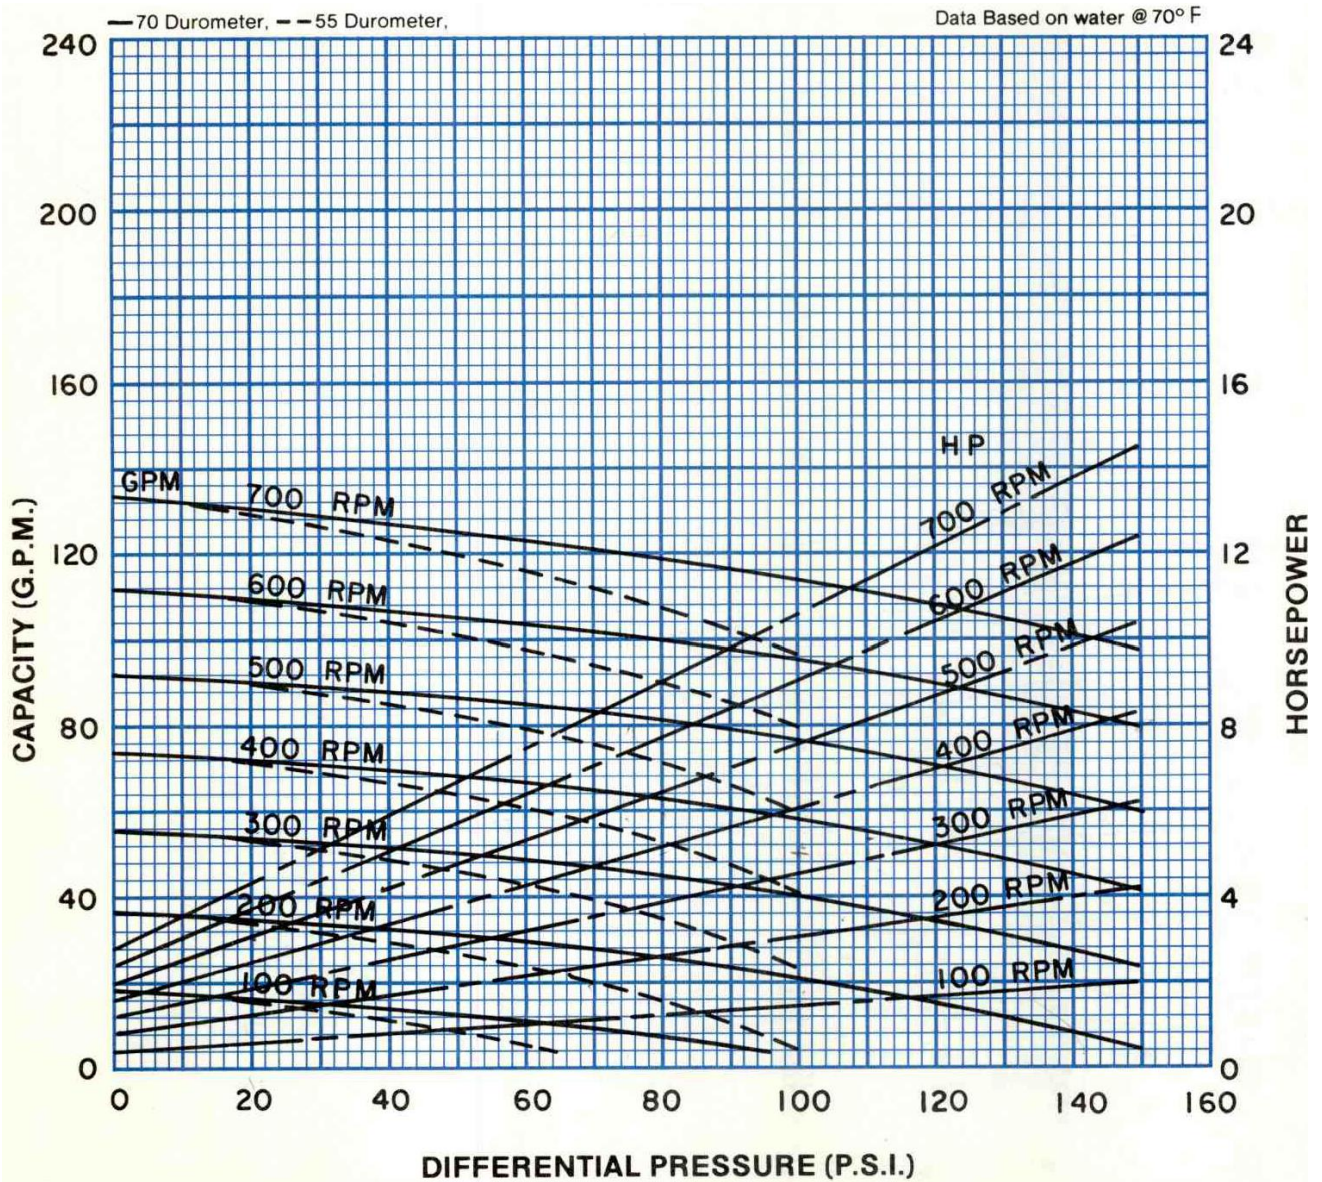

**PERFORMANCE DATA
MODEL: 2CG10**

RPM	100	200	300	400	500	600	700
NPSH REQ'D	.9	1.7	2.6	3.5	4.9	6.9	9.1
MIN. HP	1 1/2	2	3	5	7 1/2	7 1/2	10

Continental Pump Company

29425 State Hwy B | Warrenton, Missouri 63383 | Tel: 636-456-6006 | Fax: 636-456-4337 | Email: sales@con-pump.com
www.continentalultrapumps.com