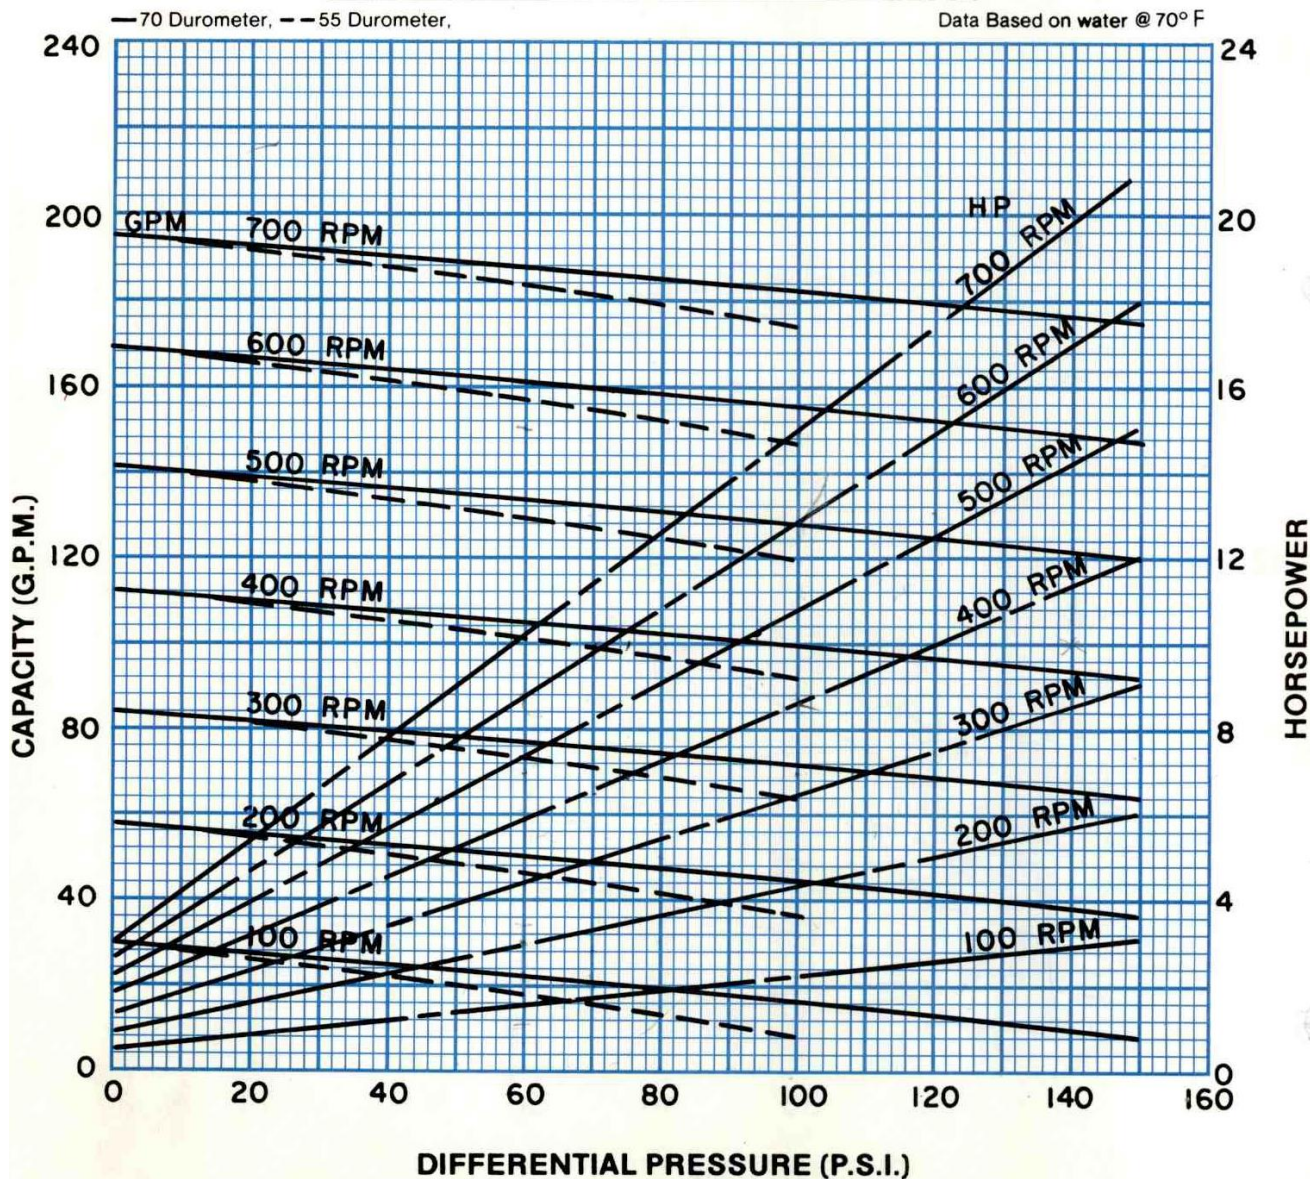

**PERFORMANCE DATA
MODEL: 2CG10H**

RPM	100	200	300	400	500	600	700
NPSH REQ'D	1.1	2.1	3.2	4.7	7.4	9.9	12.6
MIN. HP	2	5	5	7 1/2	10	10	15

Continental Pump Company

29425 State Hwy B | Warrenton, Missouri 63383 | Tel: 636-456-6006 | Fax: 636-456-4337 | Email: sales@con-pump.com
www.continentalultrapumps.com