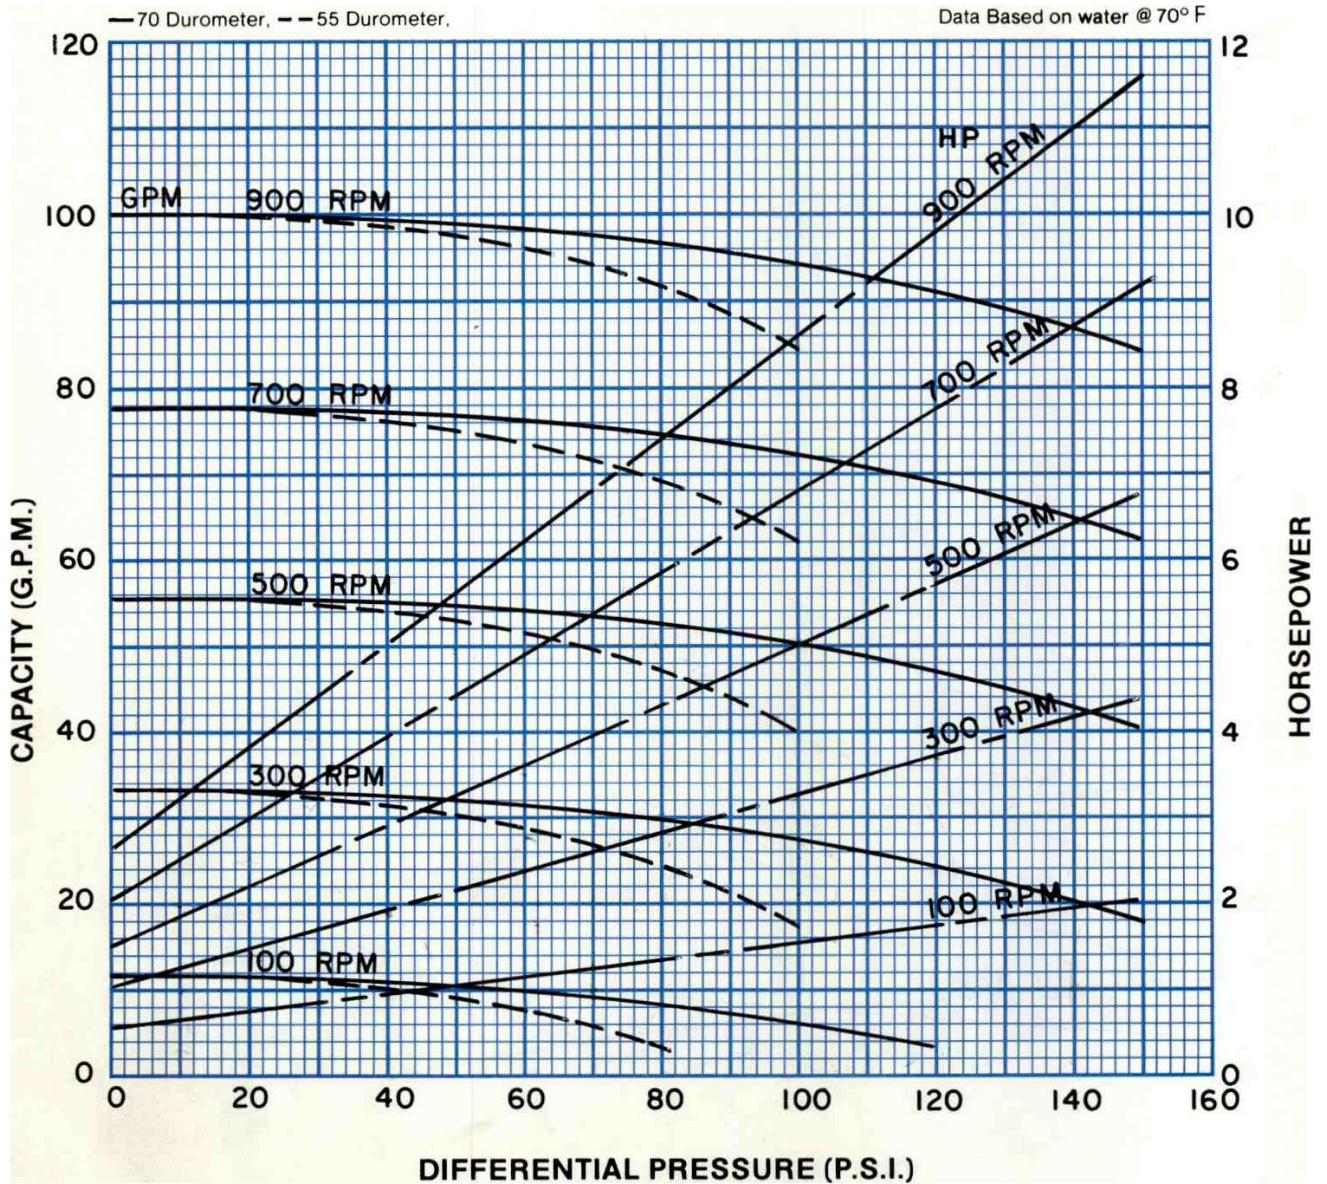

**PERFORMANCE DATA  
MODEL: 2CG8**

RPM	100	300	500	700	900
NPSH REQ'D	.8	2.2	3.7	6.9	10.5
MIN. HP	1 1/2	3	5	7 1/2	7 1/2

**Continental Pump Company**

29425 State Hwy B | Warrenton, Missouri 63383 | Tel: 636-456-6006 | Fax: 636-456-4337 | Email: sales@con-pump.com  
www.continentalultrapumps.com