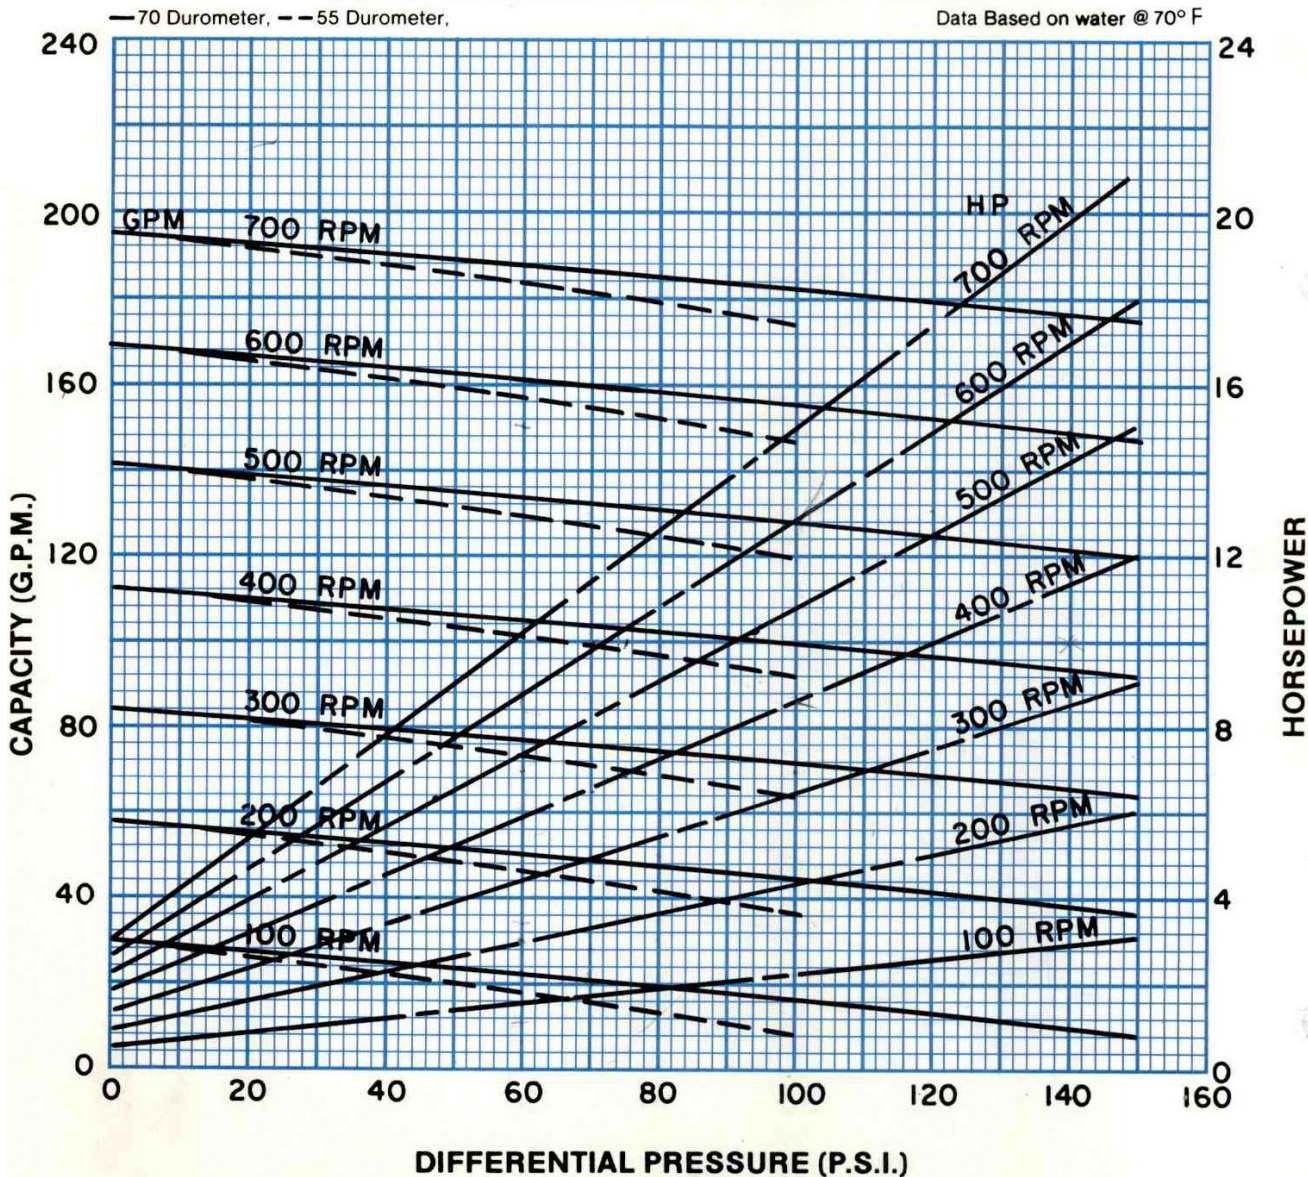

**PERFORMANCE DATA
MODEL: 2CJ10H**

RPM	100	200	300	400	500	600	700
NPSH REQ'D	1.1	2.1	3.2	4.7	7.4	9.9	12.6
MIN. HP	2	5	5	7 1/2	10	10	15

Continental Pump Company

29425 State Hwy B | Warrenton, Missouri 63383 | Tel: 636-456-6006 | Fax: 636-456-4337 | Email: sales@con-pump.com
www.continentalultrapumps.com