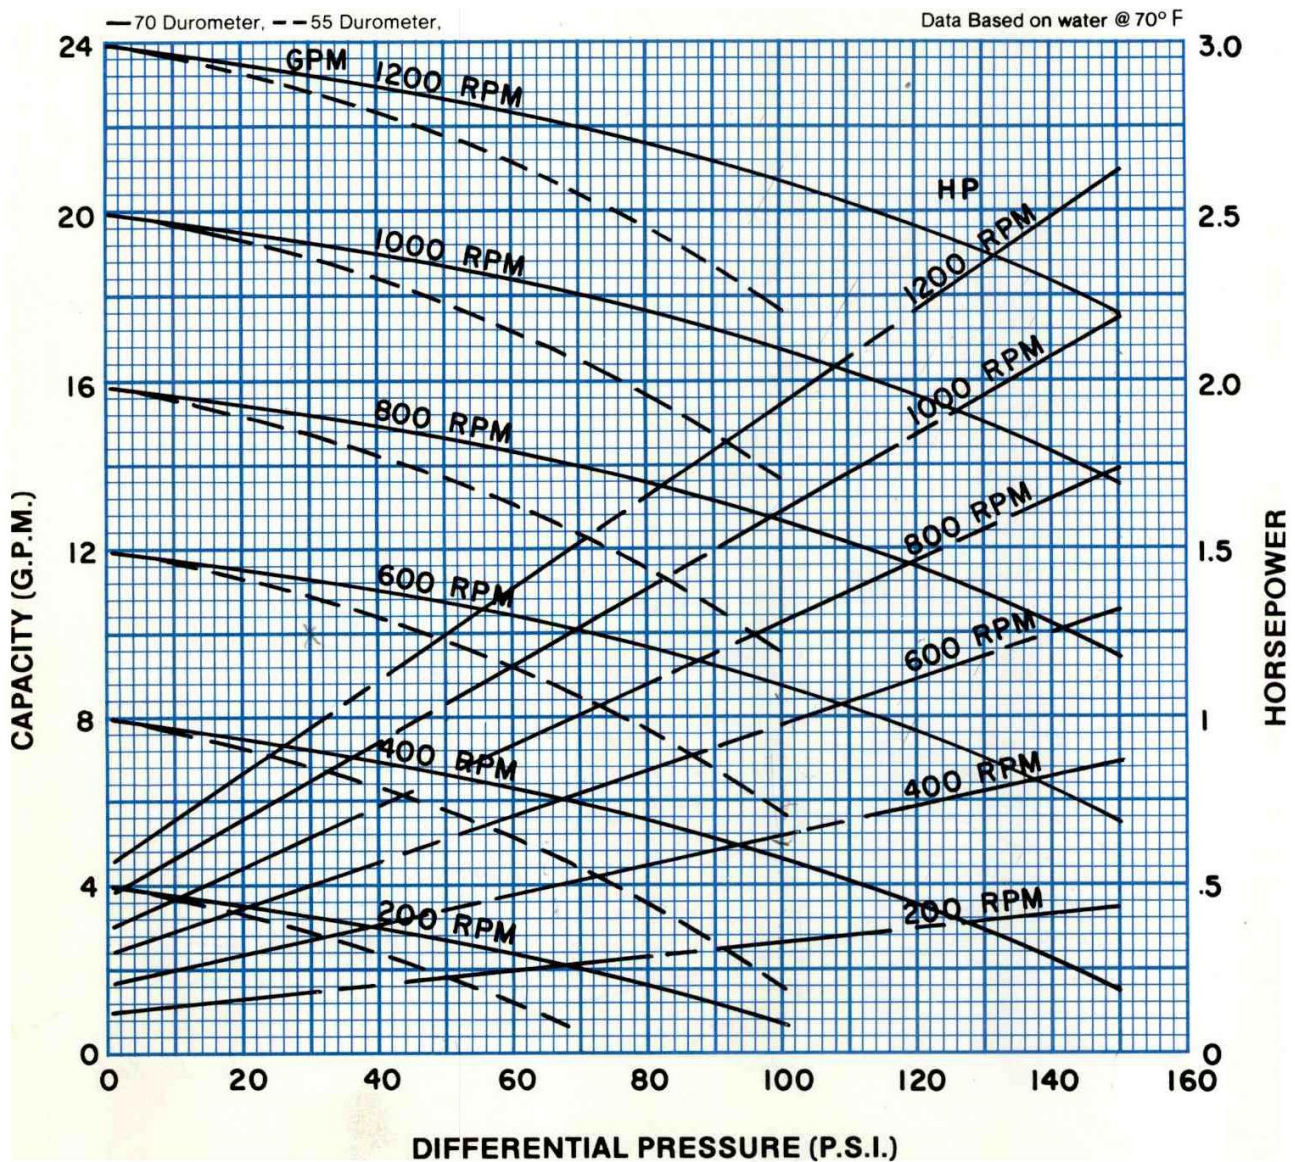

PERFORMANCE DATA
MODEL: 2CJ4

RPM	200	400	600	800	1,000	1,200
NPSH REQ'D	.9	1.7	2.6	3.4	4.8	6.7
MIN. HP	1/3	1/2	3/4	1	1 1/2	1 1/2

Continental Pump Company

29425 State Hwy B | Warrenton, Missouri 63383 | Tel: 636-456-6006 | Fax: 636-456-4337 | Email: sales@con-pump.com
www.continentalultrapumps.com