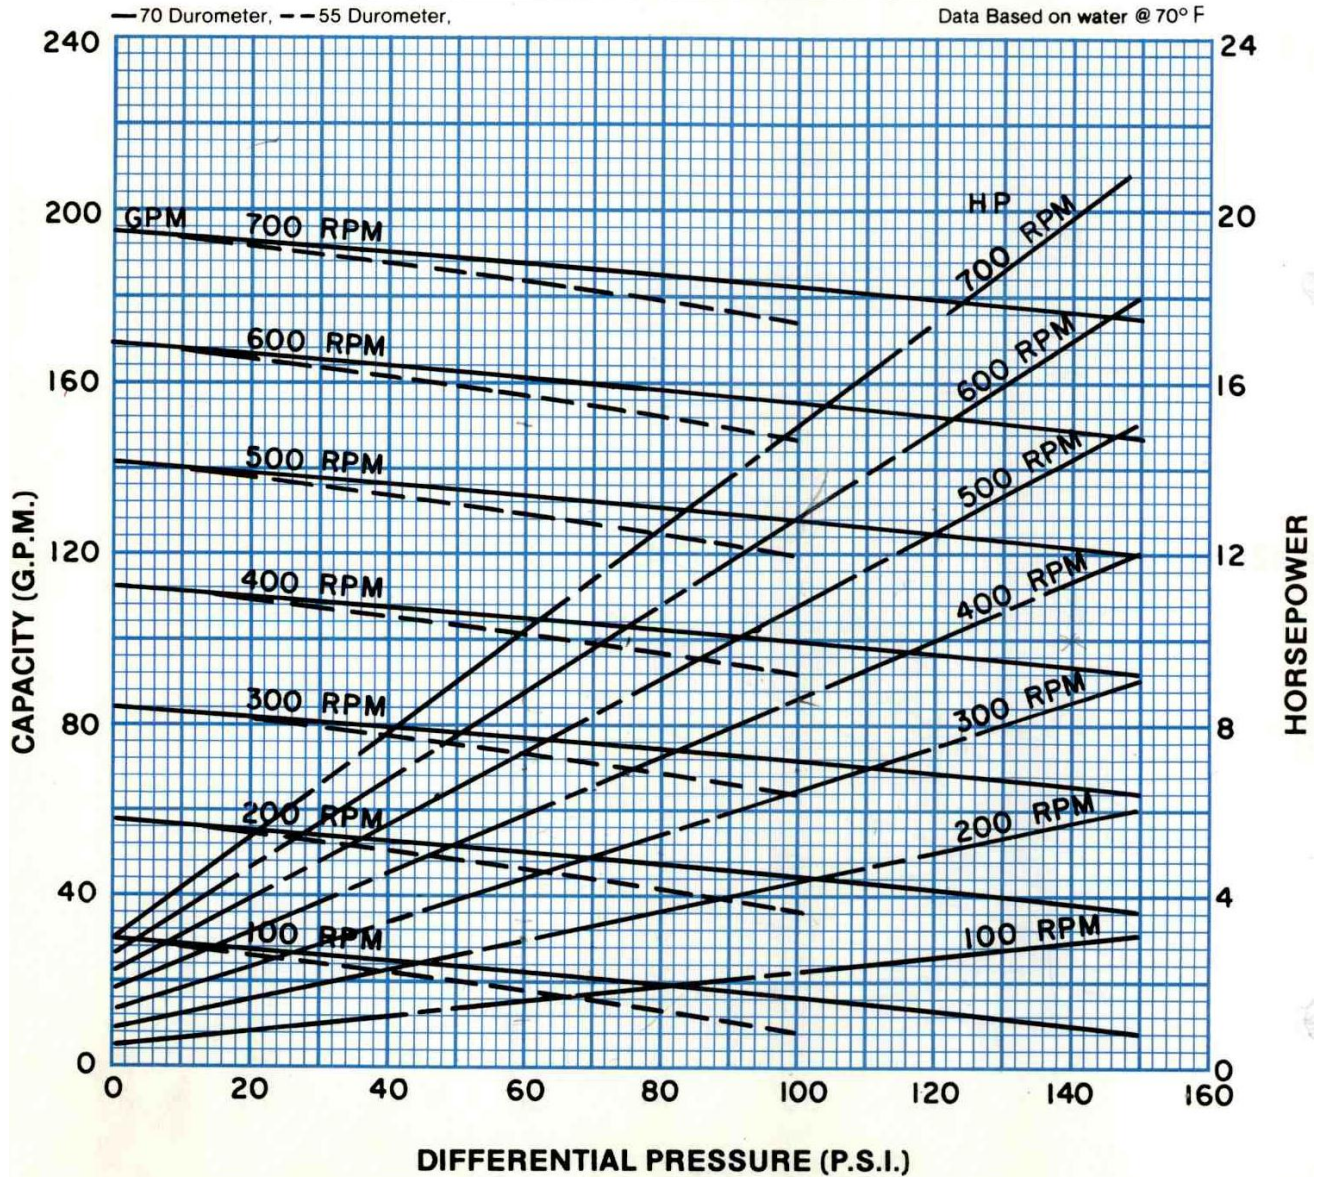

**PERFORMANCE DATA
MODEL: 2CL10H**

RPM	100	200	300	400	500	600	700
NPSH REQ'D	1.1	2.1	3.2	4.7	7.4	9.9	12.6
MIN. HP	2	5	5	7 1/2	10	10	15

Continental Pump Company

29425 State Hwy B | Warrenton, Missouri 63383 | Tel: 636-456-6006 | Fax: 636-456-4337 | Email: sales@con-pump.com
www.continentalultrapumps.com