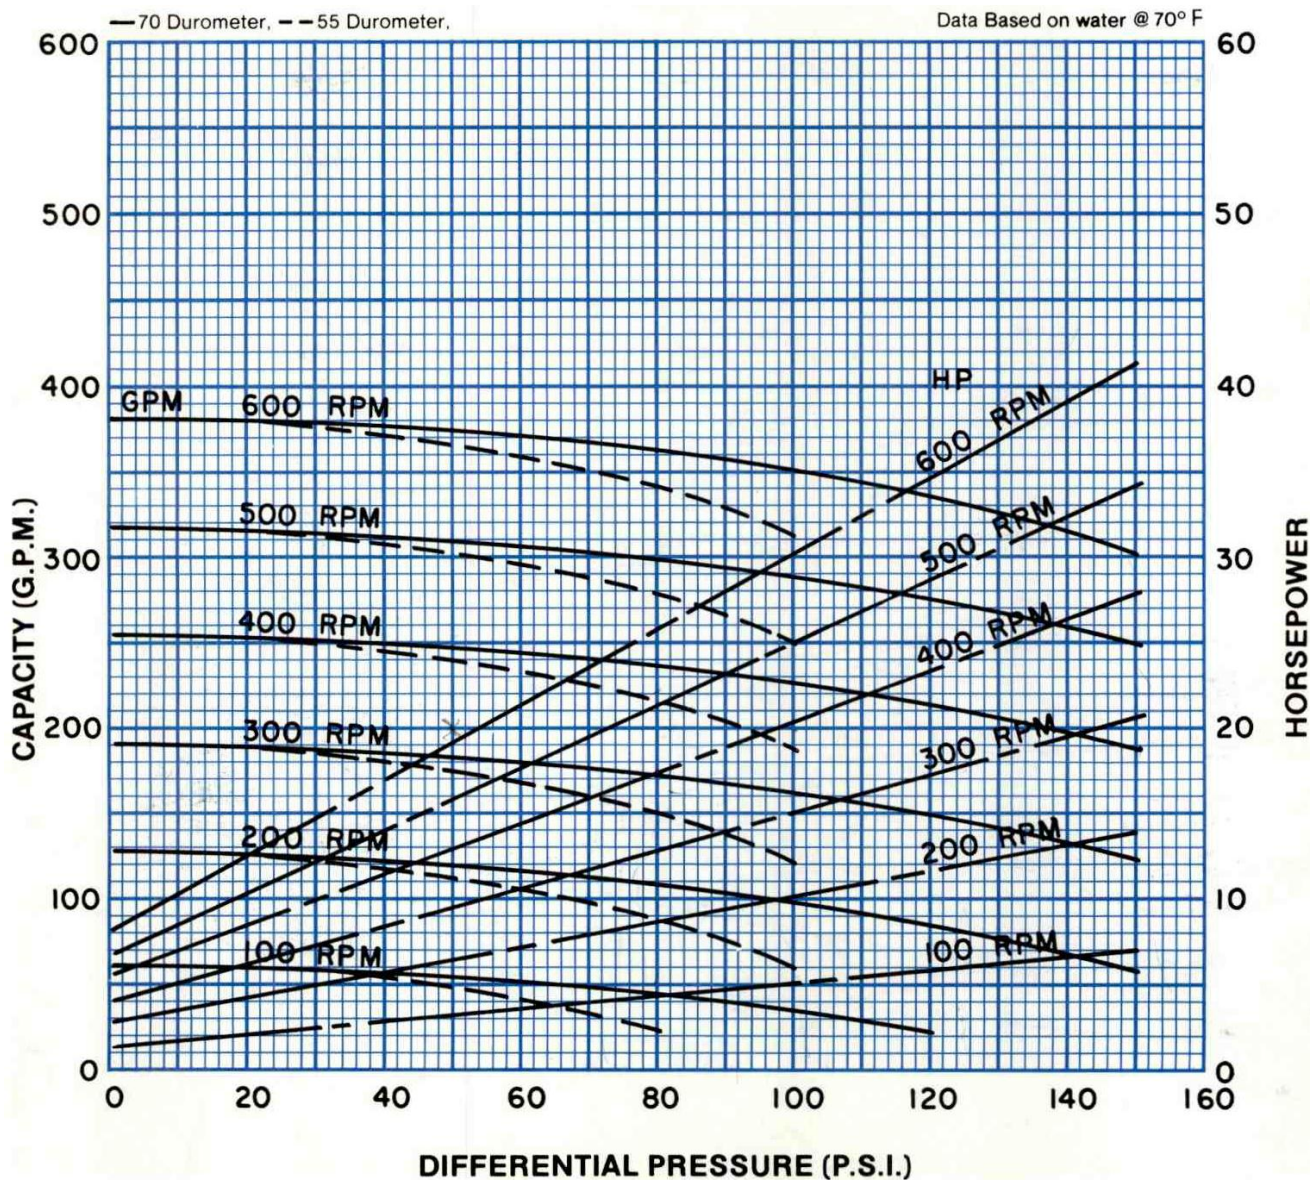

**PERFORMANCE DATA
MODEL: 2CL12H**

RPM	100	200	300	400	500	600
NPSH REQ'D	1.4	2.8	4.6	8.1	11.5	15.0
MIN. HP	5	10	15	20	20	25

Continental Pump Company

29425 State Hwy B | Warrenton, Missouri 63383 | Tel: 636-456-6006 | Fax: 636-456-4337 | Email: sales@con-pump.com
www.continentalultrapumps.com