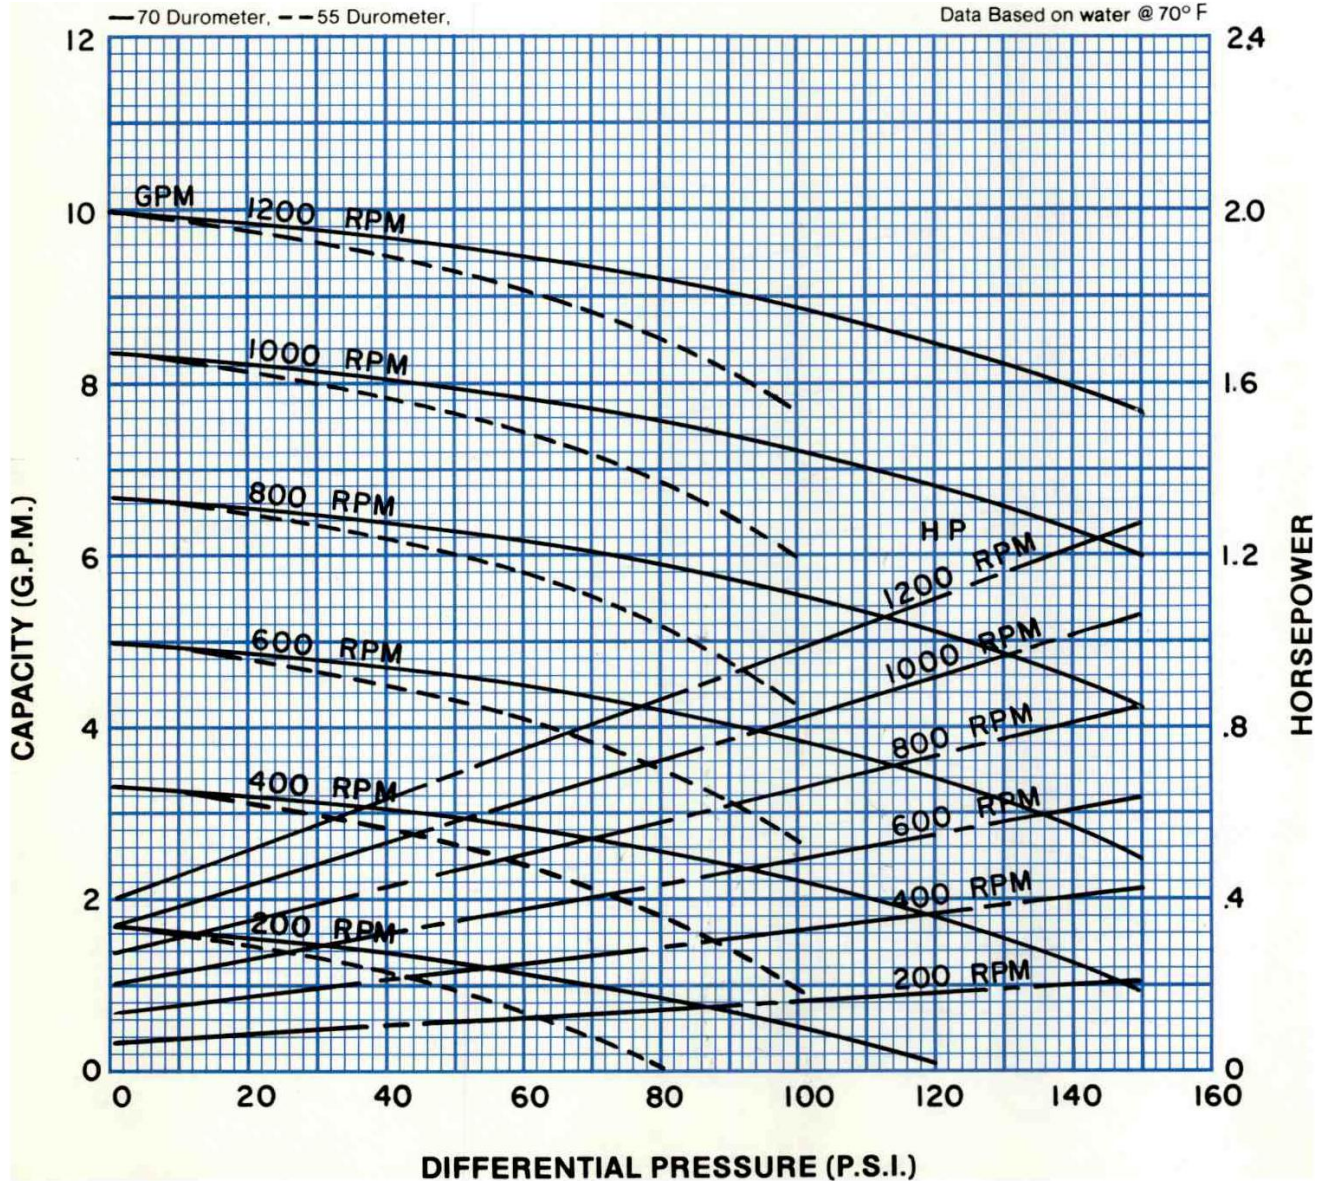

**PERFORMANCE DATA
MODEL: 2CL3**

RPM	200	400	600	800	1,000	1,200
NPSH REQ'D	.6	1.3	2	2.6	3.2	3.9
MIN. HP	1/4	1/3	1/2	3/4	1	1

Continental Pump Company

29425 State Hwy B | Warrenton, Missouri 63383 | Tel: 636-456-6006 | Fax: 636-456-4337 | Email: sales@con-pump.com
www.continentalultrapumps.com