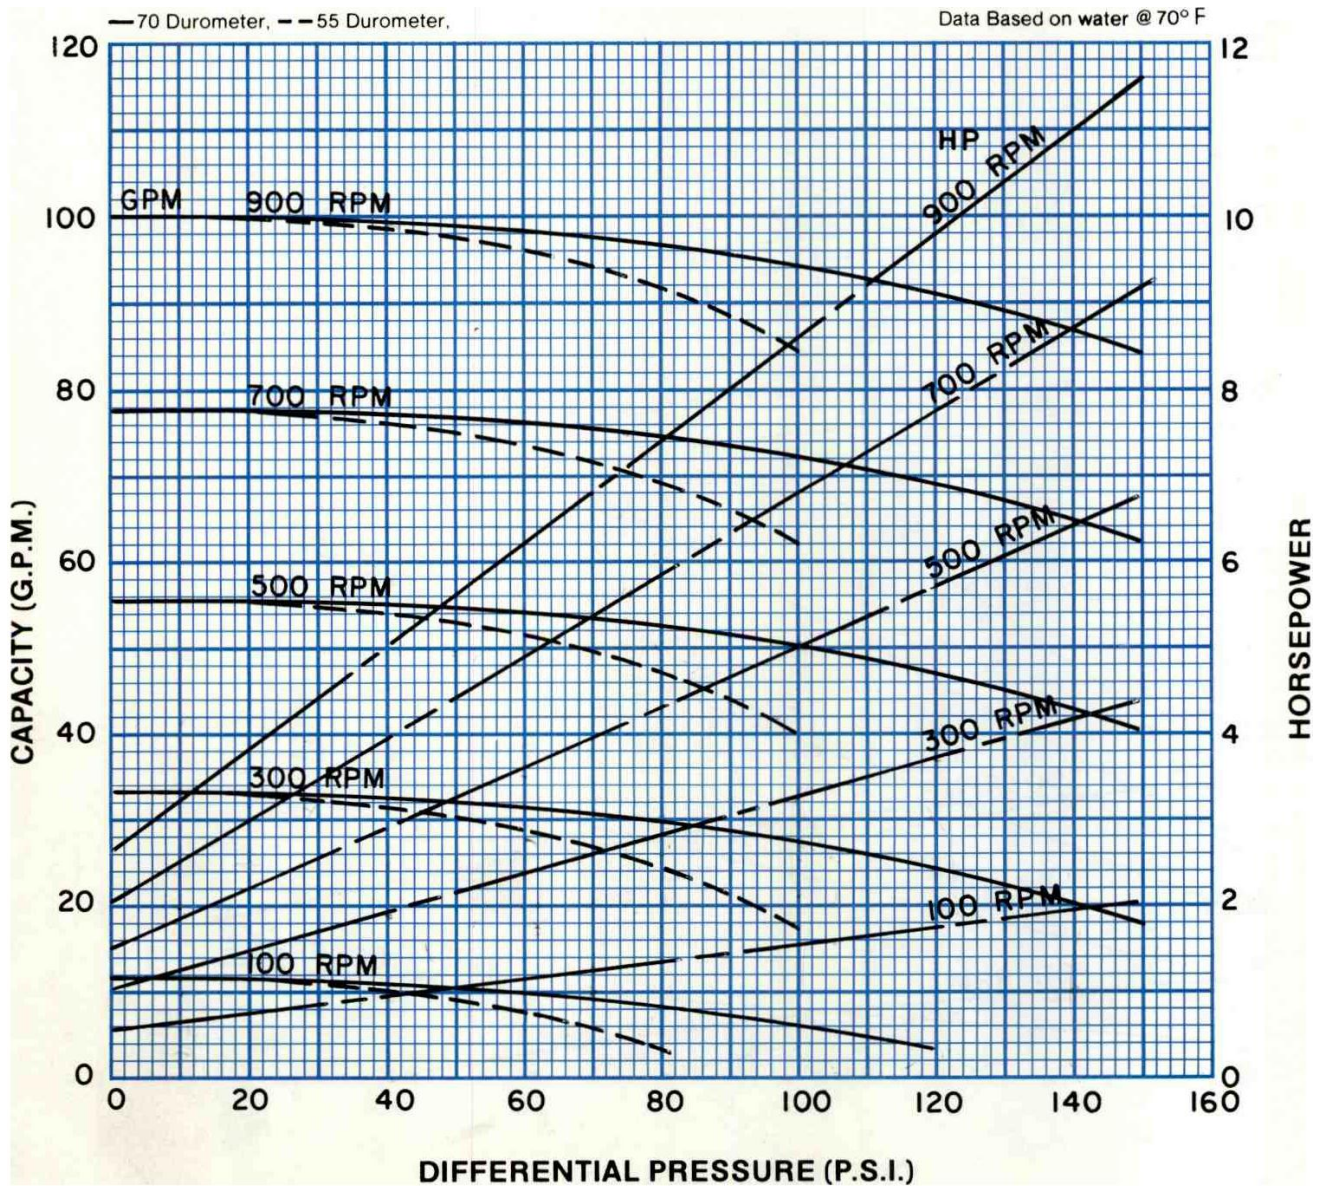

**PERFORMANCE DATA
MODEL: 2CL8**

RPM	100	300	500	700	900
NPSH REQ'D	.8	2.2	3.7	6.9	10.5
MIN. HP	1 1/2	3	5	7 1/2	7 1/2

Continental Pump Company

29425 State Hwy B | Warrenton, Missouri 63383 | Tel: 636-456-6006 | Fax: 636-456-4337 | Email: sales@con-pump.com
www.continentalultrapumps.com