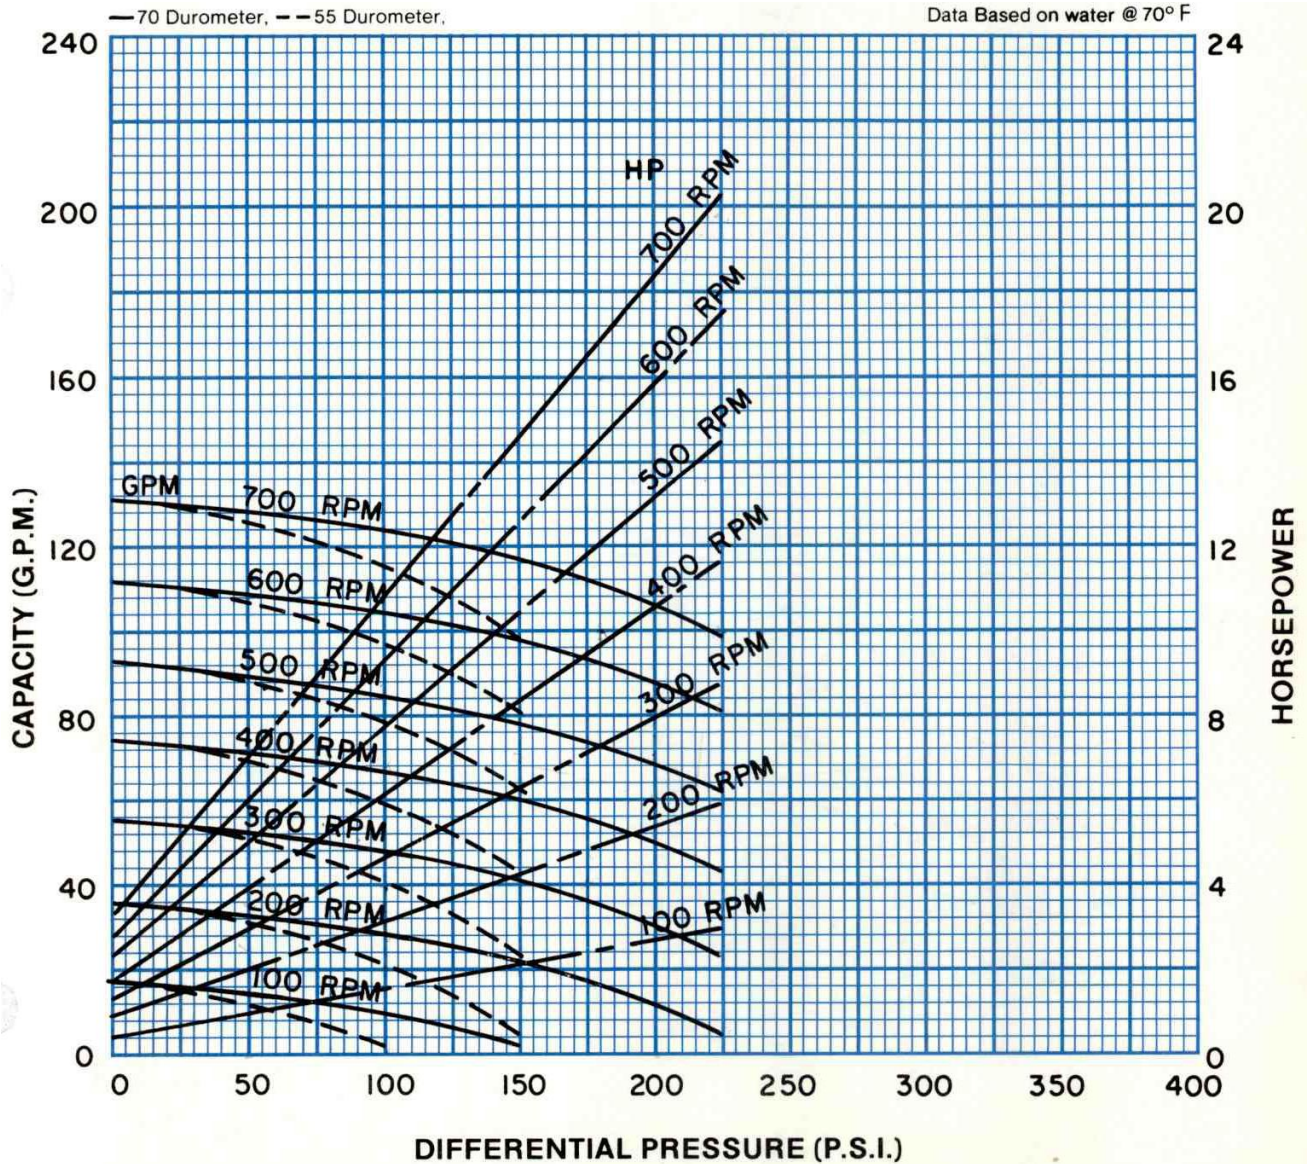

**PERFORMANCE DATA
MODEL: 3CG10**

RPM	100	200	300	400	500	600	700
NPSH REQ'D	.9	1.7	2.6	3.5	4.9	6.9	9.1
MIN. HP	2	3	5	7 1/2	10	10	15

Continental Pump Company

29425 State Hwy B | Warrenton, Missouri 63383 | Tel: 636-456-6006 | Fax: 636-456-4337 | Email: sales@con-pump.com
www.continentalultrapumps.com