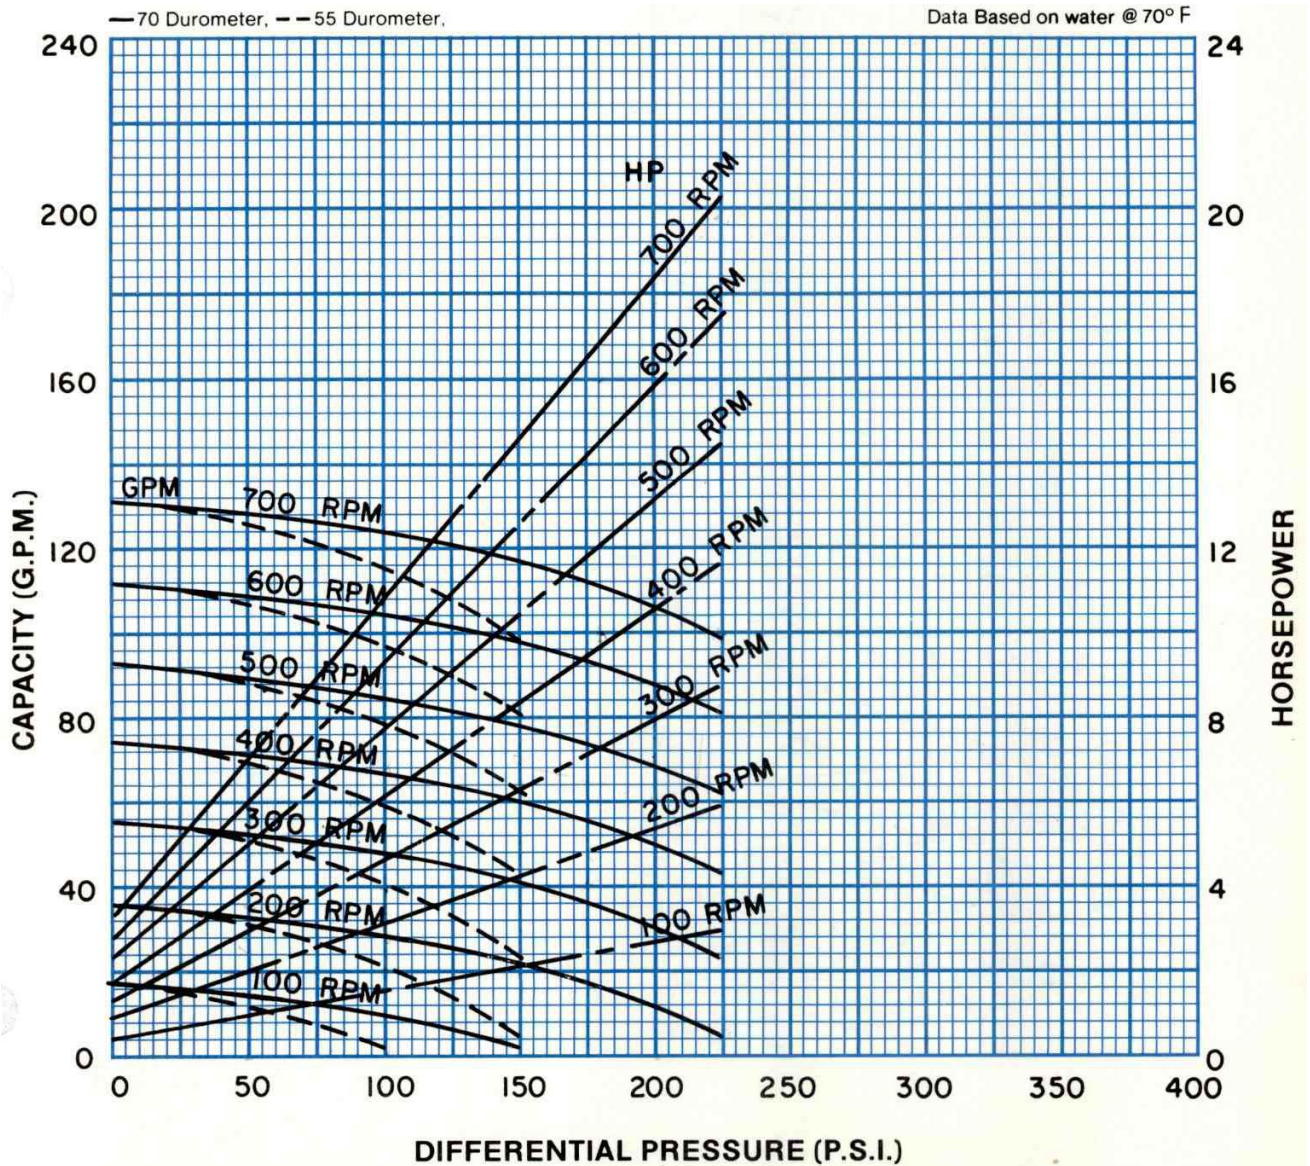

**PERFORMANCE DATA
MODEL: 3CJ10**

RPM	100	200	300	400	500	600	700
NPSH REQ'D	.9	1.7	2.6	3.5	4.9	6.9	9.1
MIN. HP	2	3	5	7 1/2	10	10	15

Continental Pump Company

29425 State Hwy B | Warrenton, Missouri 63383 | Tel: 636-456-6006 | Fax: 636-456-4337 | Email: sales@con-pump.com
www.continentalultrapumps.com