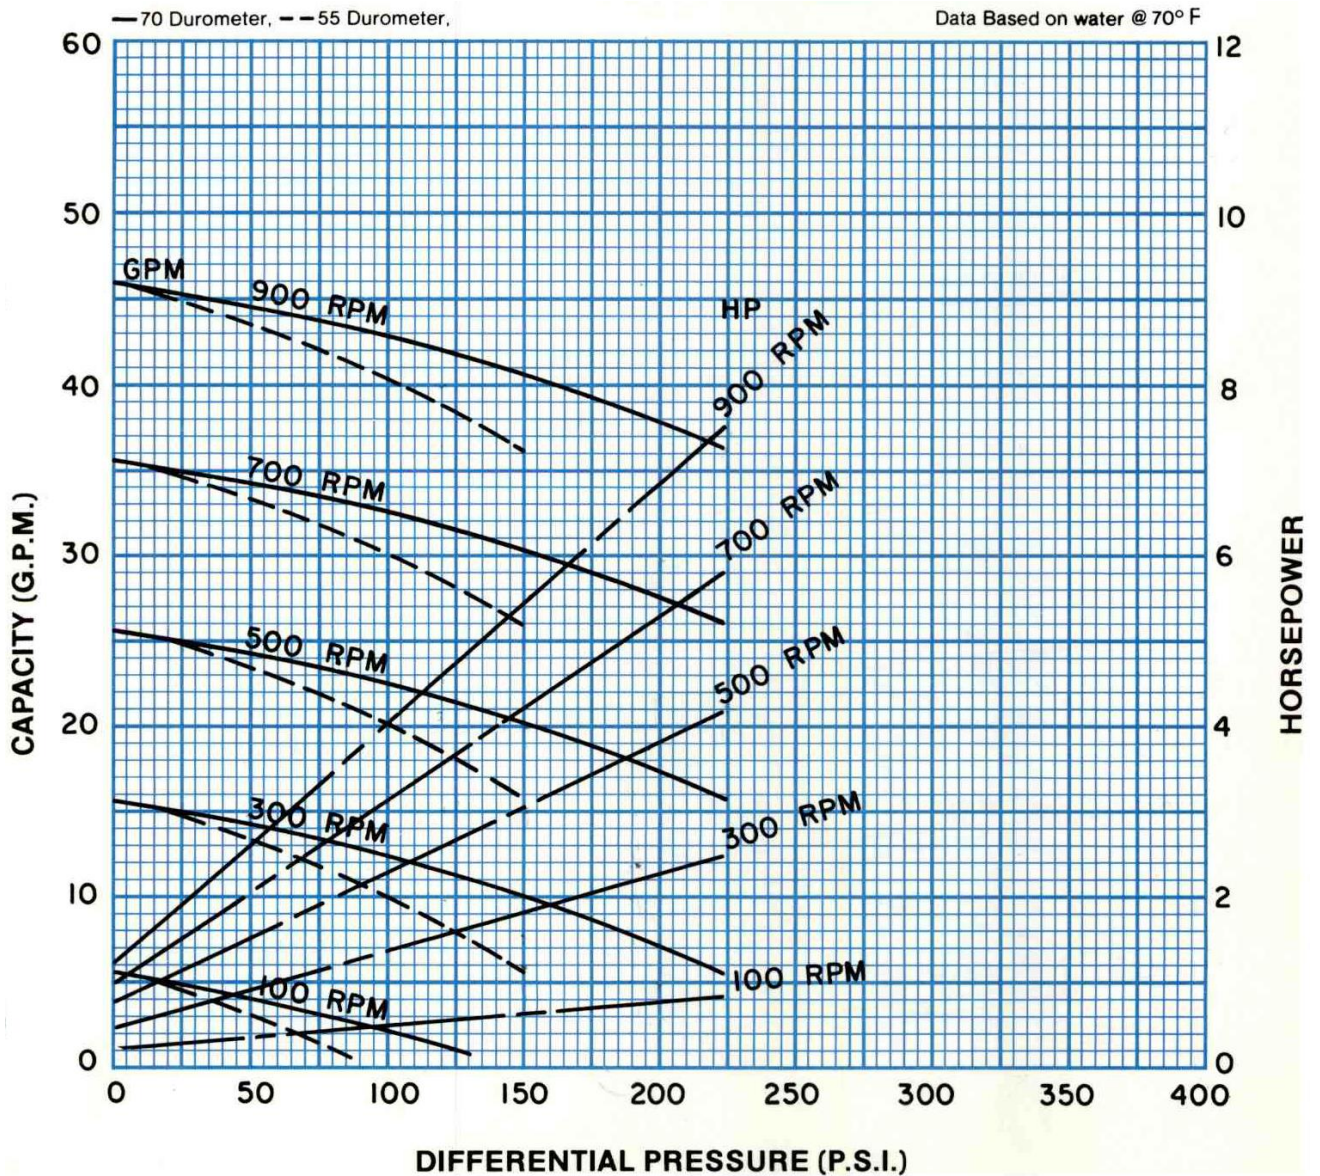

**PERFORMANCE DATA
MODEL: 3CJ6**

RPM	100	300	500	700	900
NPSH REQ'D	.6	1.7	2.9	4.1	6.9
MIN. HP	1	2	3	5	5

Continental Pump Company

29425 State Hwy B | Warrenton, Missouri 63383 | Tel: 636-456-6006 | Fax: 636-456-4337 | Email: sales@con-pump.com
www.continentalultrapumps.com