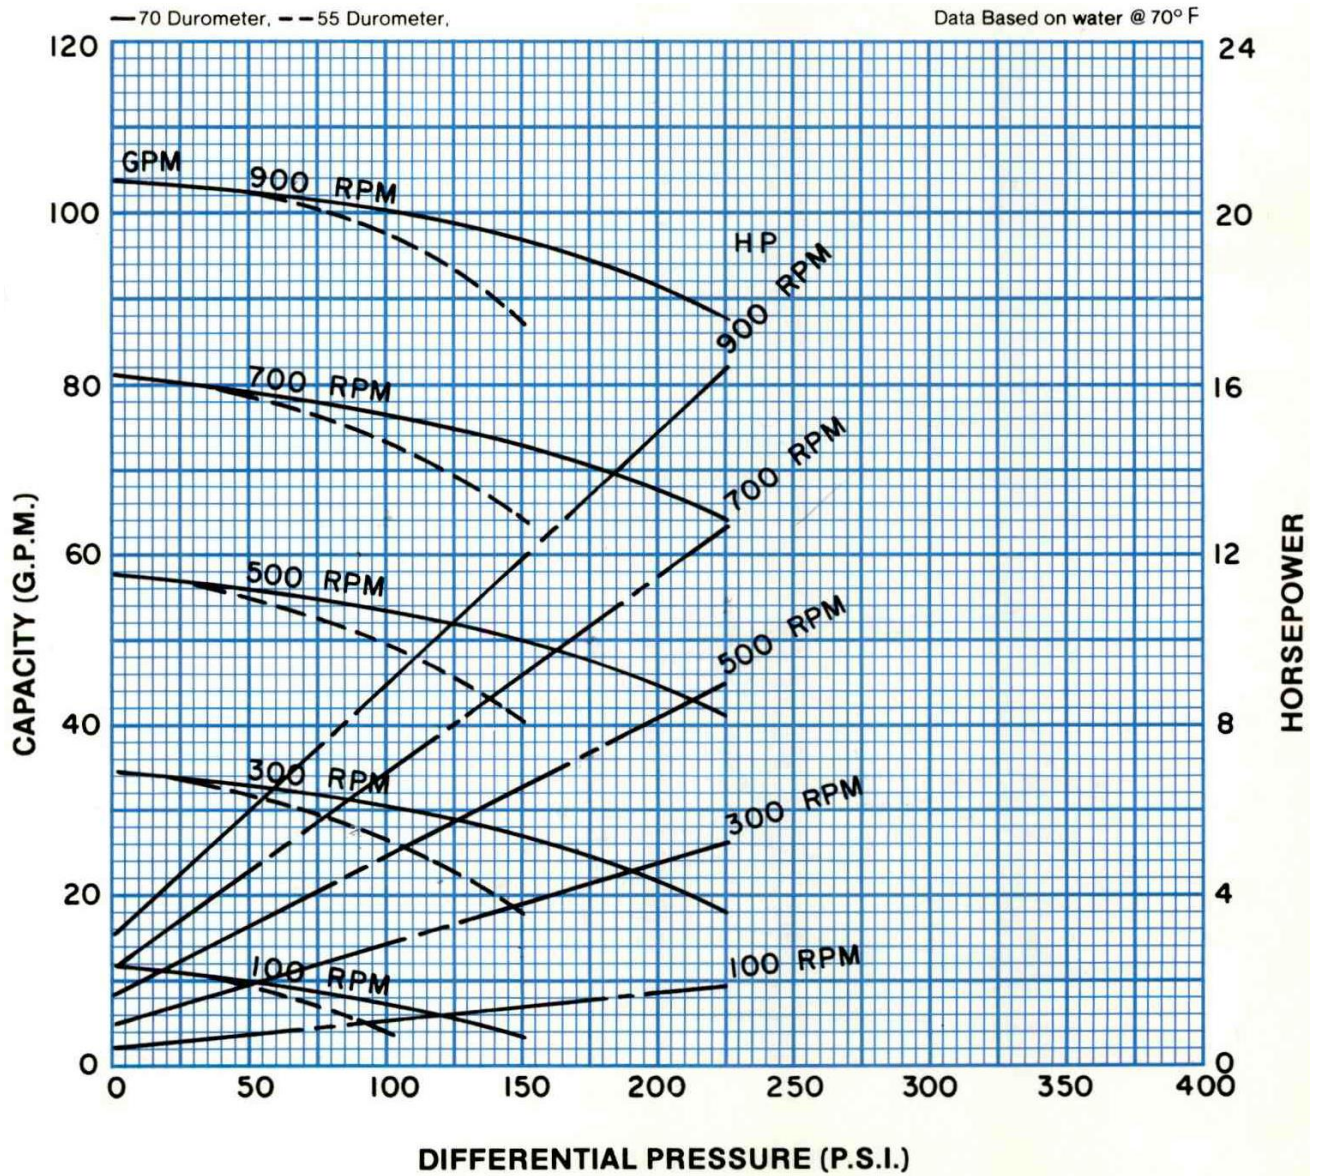

**PERFORMANCE DATA
MODEL: 3CJ8**

RPM	100	300	500	700	900
NPSH REQ'D	.8	2.2	3.7	6.9	10.5
MIN. HP	2	5	7 1/2	10	10

Continental Pump Company

29425 State Hwy B | Warrenton, Missouri 63383 | Tel: 636-456-6006 | Fax: 636-456-4337 | Email: sales@con-pump.com