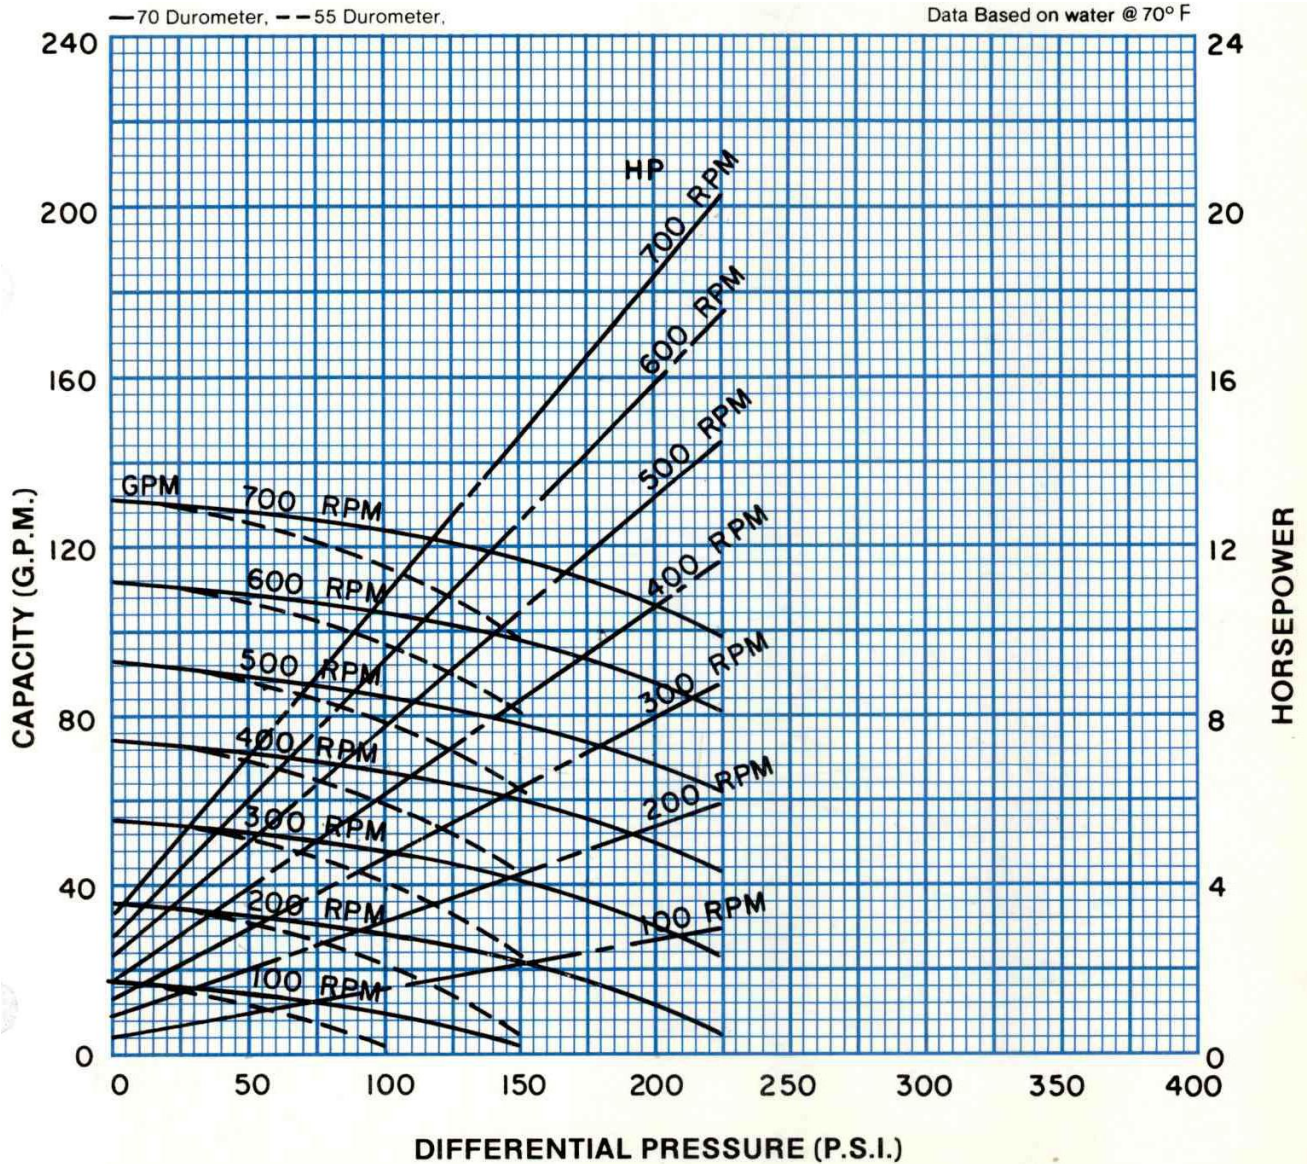

**PERFORMANCE DATA
MODEL: 3CL10**

RPM	100	200	300	400	500	600	700
NPSH REQ'D	.9	1.7	2.6	3.5	4.9	6.9	9.1
MIN. HP	2	3	5	7 1/2	10	10	15

Continental Pump Company

29425 State Hwy B | Warrenton, Missouri 63383 | Tel: 636-456-6006 | Fax: 636-456-4337 | Email: sales@con-pump.com
www.continentalultrapumps.com