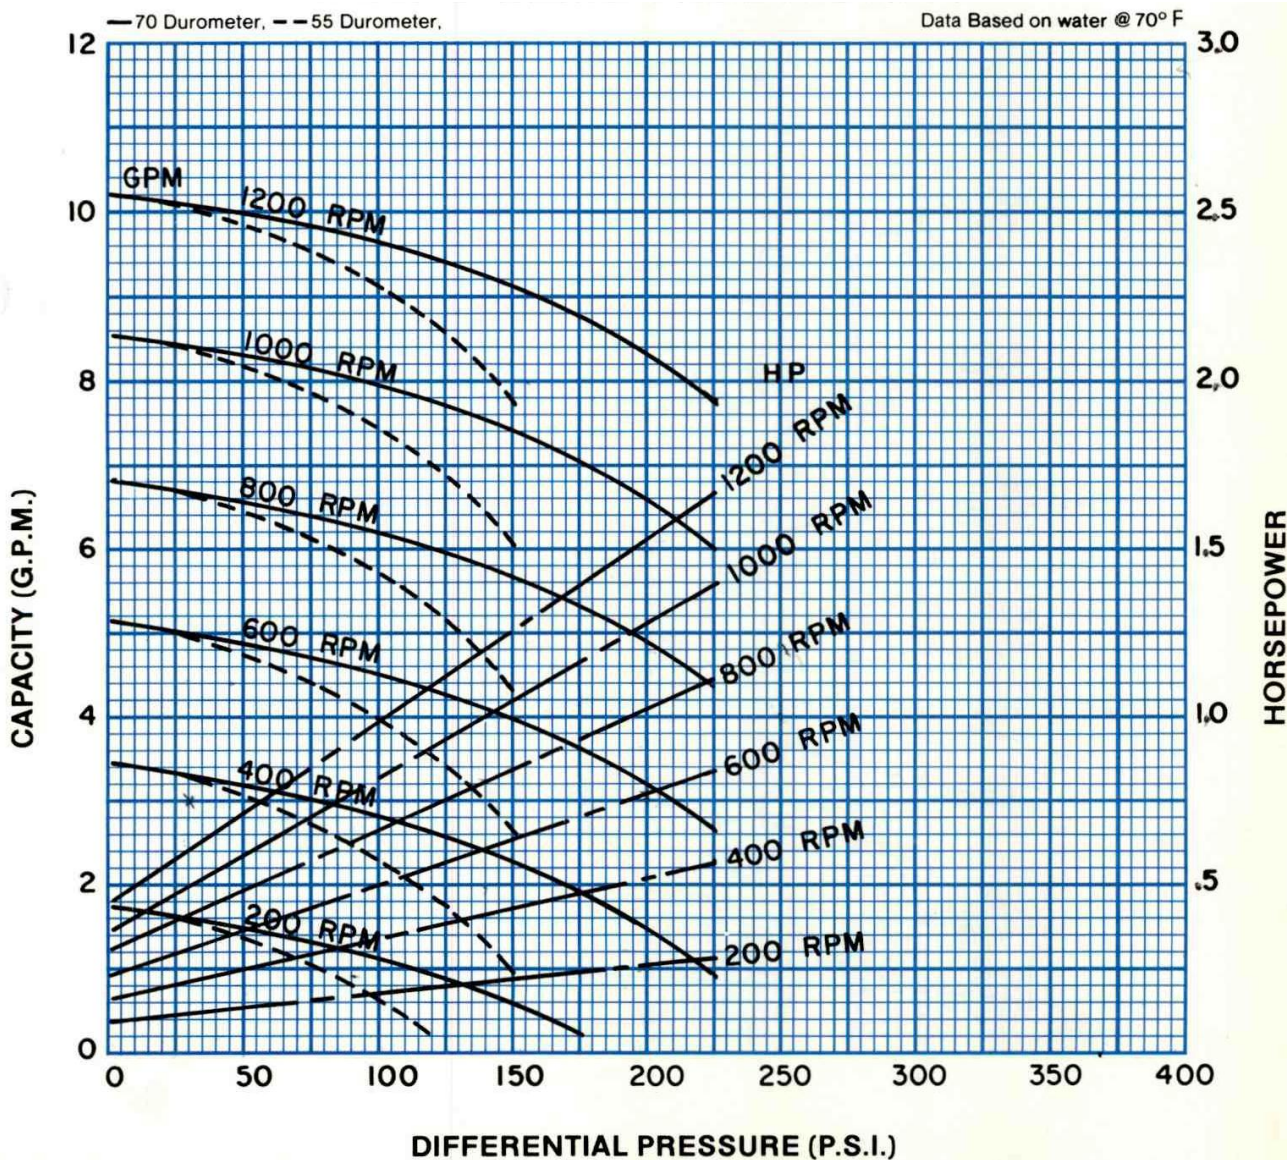

**PERFORMANCE DATA  
MODEL: 3CL3**

RPM	200	400	600	800	1,000	1,200
NPSH REQ'D	.6	1.3	2	2.6	3.2	3.9
MIN. HP	1/3	1/2	3/4	3/4	1	1

**Continental Pump Company**

29425 State Hwy B | Warrenton, Missouri 63383 | Tel: 636-456-6006 | Fax: 636-456-4337 | Email: sales@con-pump.com  
www.continentalultrapumps.com