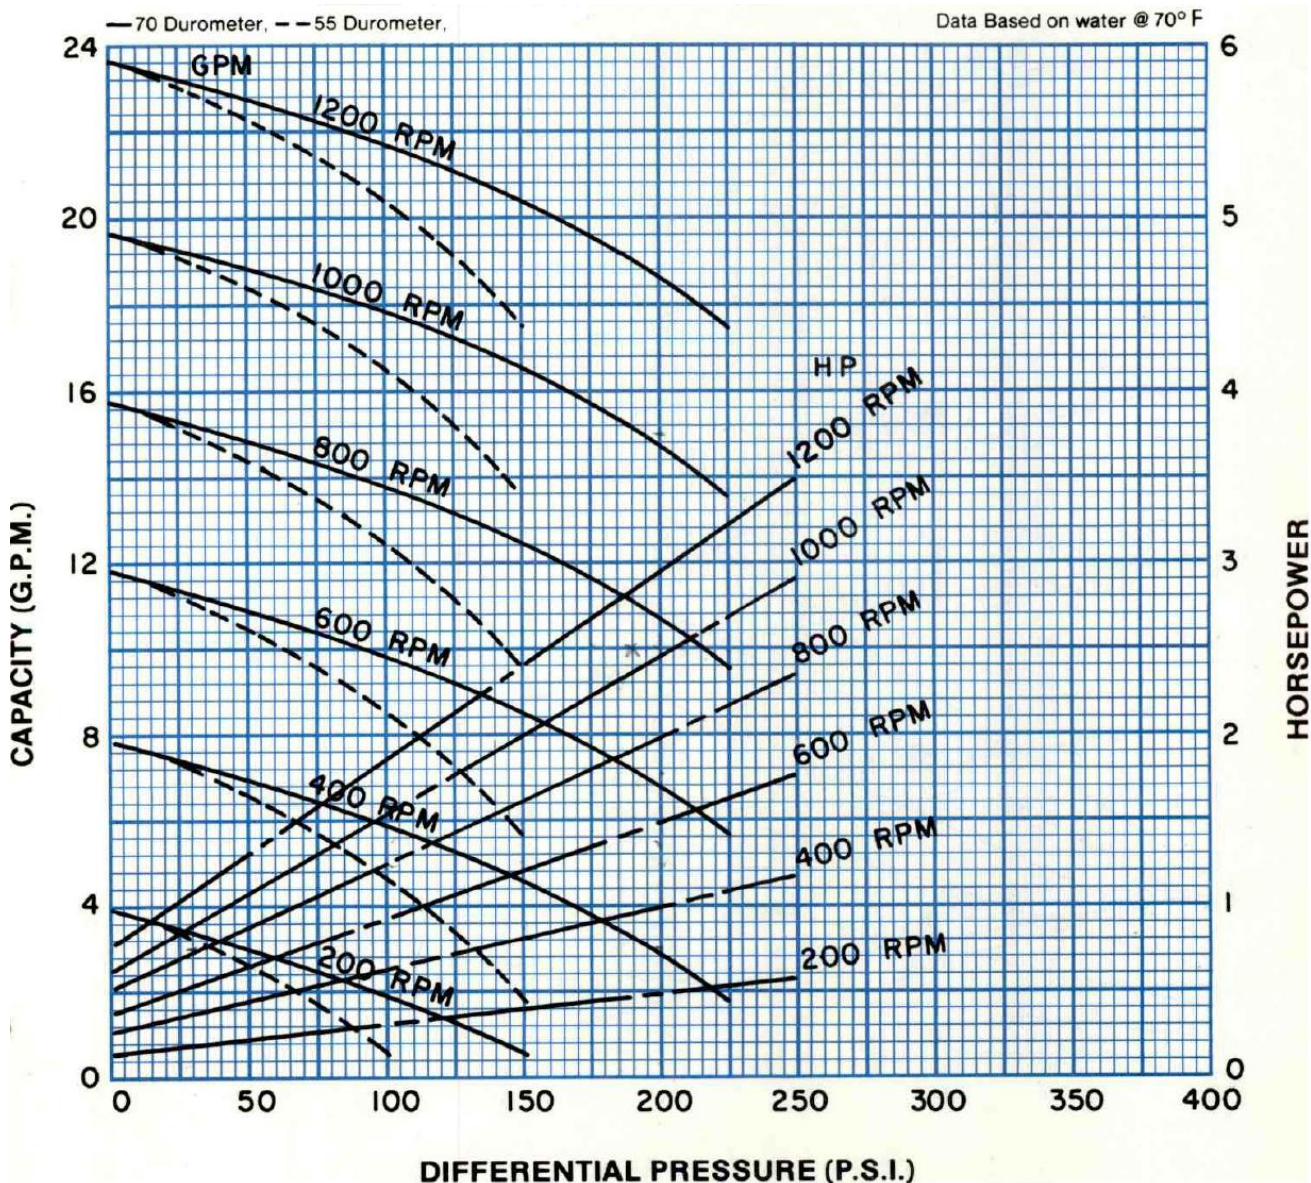

**PERFORMANCE DATA
MODEL: 3CL4**

RPM	200	400	600	800	1,000	1,200
NPSH REQ'D	.9	1.7	2.6	3.4	4.8	6.7
MIN. HP	1/2	3/4	1	1 1/2	2	2

Continental Pump Company

29425 State Hwy B | Warrenton, Missouri 63383 | Tel: 636-456-6006 | Fax: 636-456-4337 | Email: sales@con-pump.com
www.continentalultrapumps.com