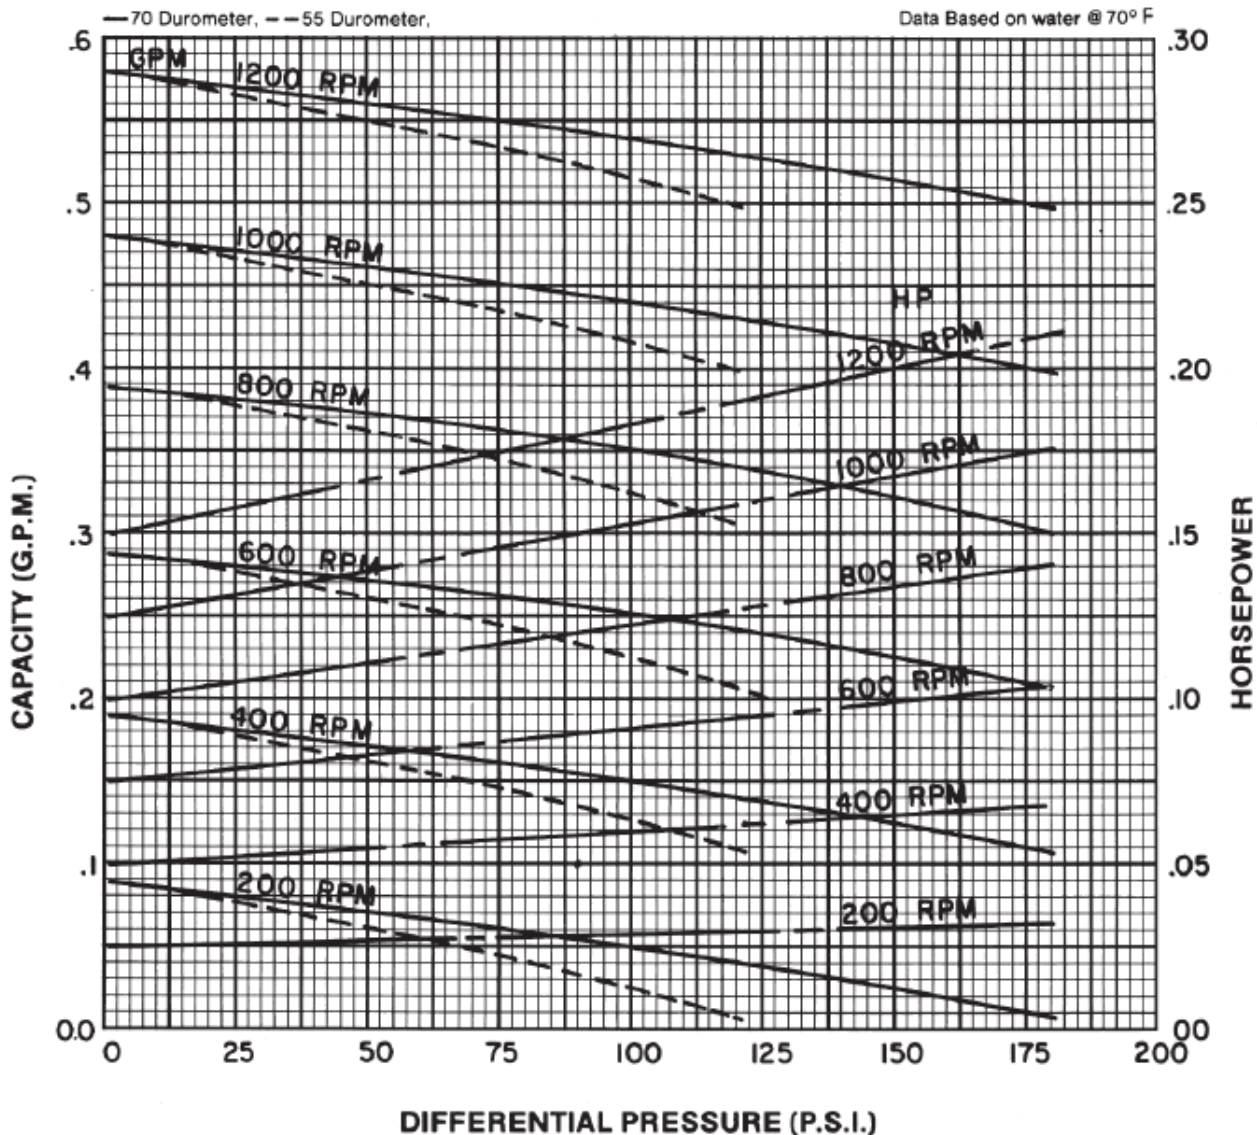

**PERFORMANCE DATA
MODEL: 3CM1**

RPM	200	400	600	800	1,000	1,200
NPSH REQ'D	.3	.6	.9	1.2	1.5	1.8
MIN. HP	1/8	1/8	1/6	1/6	1/4	1/4

Continental Pump Company

29425 State Hwy B | Warrenton, Missouri 63383 | Tel: 636-456-6006 | Fax: 636-456-4337 | Email: sales@con-pump.com
www.continentalultrapumps.com