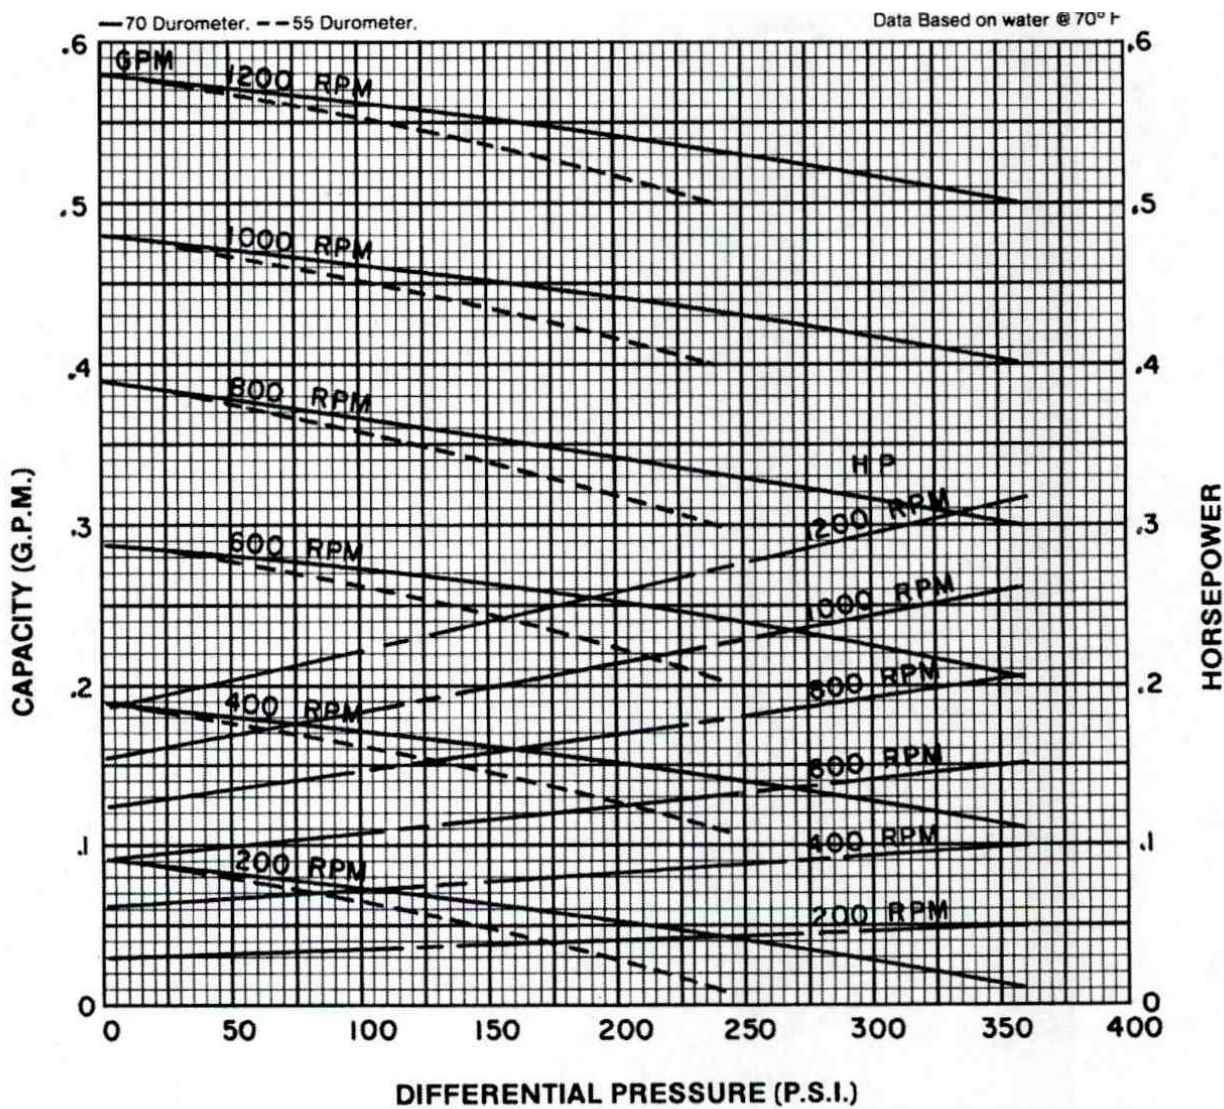

PERFORMANCE DATA
MODEL: 6CM1

RPM	200	400	600	800	1,000	1,200
NPSH REQ'D	.3	.6	.9	1.2	1.5	1.8
MIN. HP	1/6	1/6	1/4	1/4	1/3	1/3

Continental Pump Company

29425 State Hwy B | Warrenton, Missouri 63383 | Tel: 636-456-6006 | Fax: 636-456-4337 | Email: sales@con-pump.com
www.continentalultrapumps.com