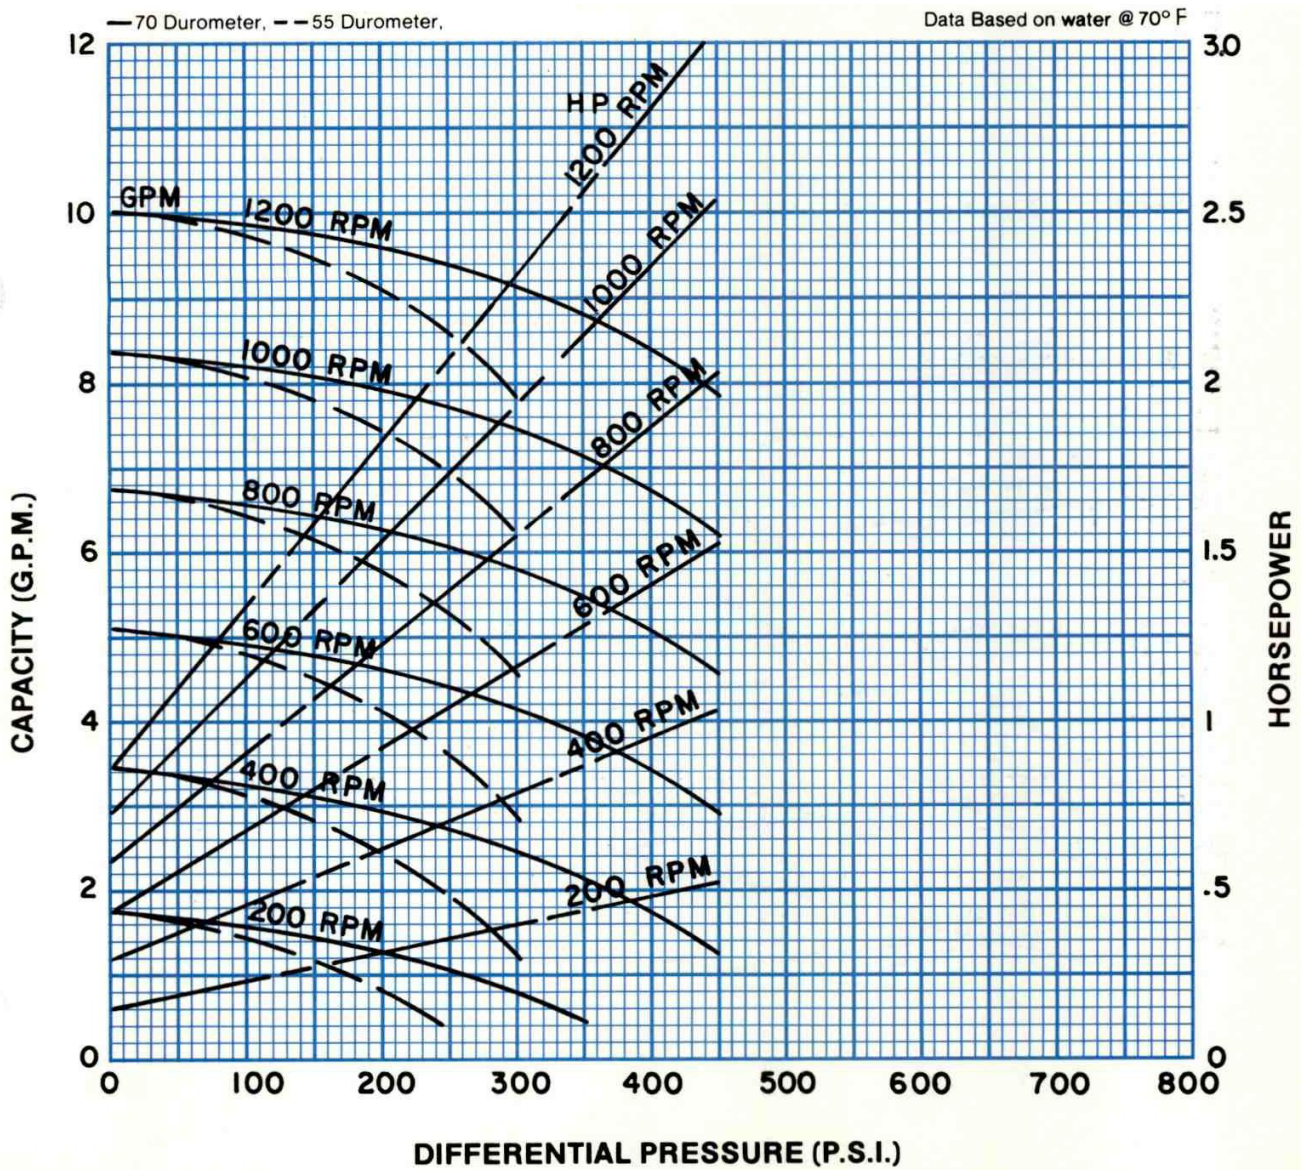

**PERFORMANCE DATA
MODEL: 6CM3**

RPM	200	400	600	800	1,000	1,200
NPSH REQ'D	.6	1.3	2	2.6	3.2	3.9
MIN. HP	1/2	3/4	1	1 1/2	2	2

Continental Pump Company

29425 State Hwy B | Warrenton, Missouri 63383 | Tel: 636-456-6006 | Fax: 636-456-4337 | Email: sales@con-pump.com
www.continentalultrapumps.com