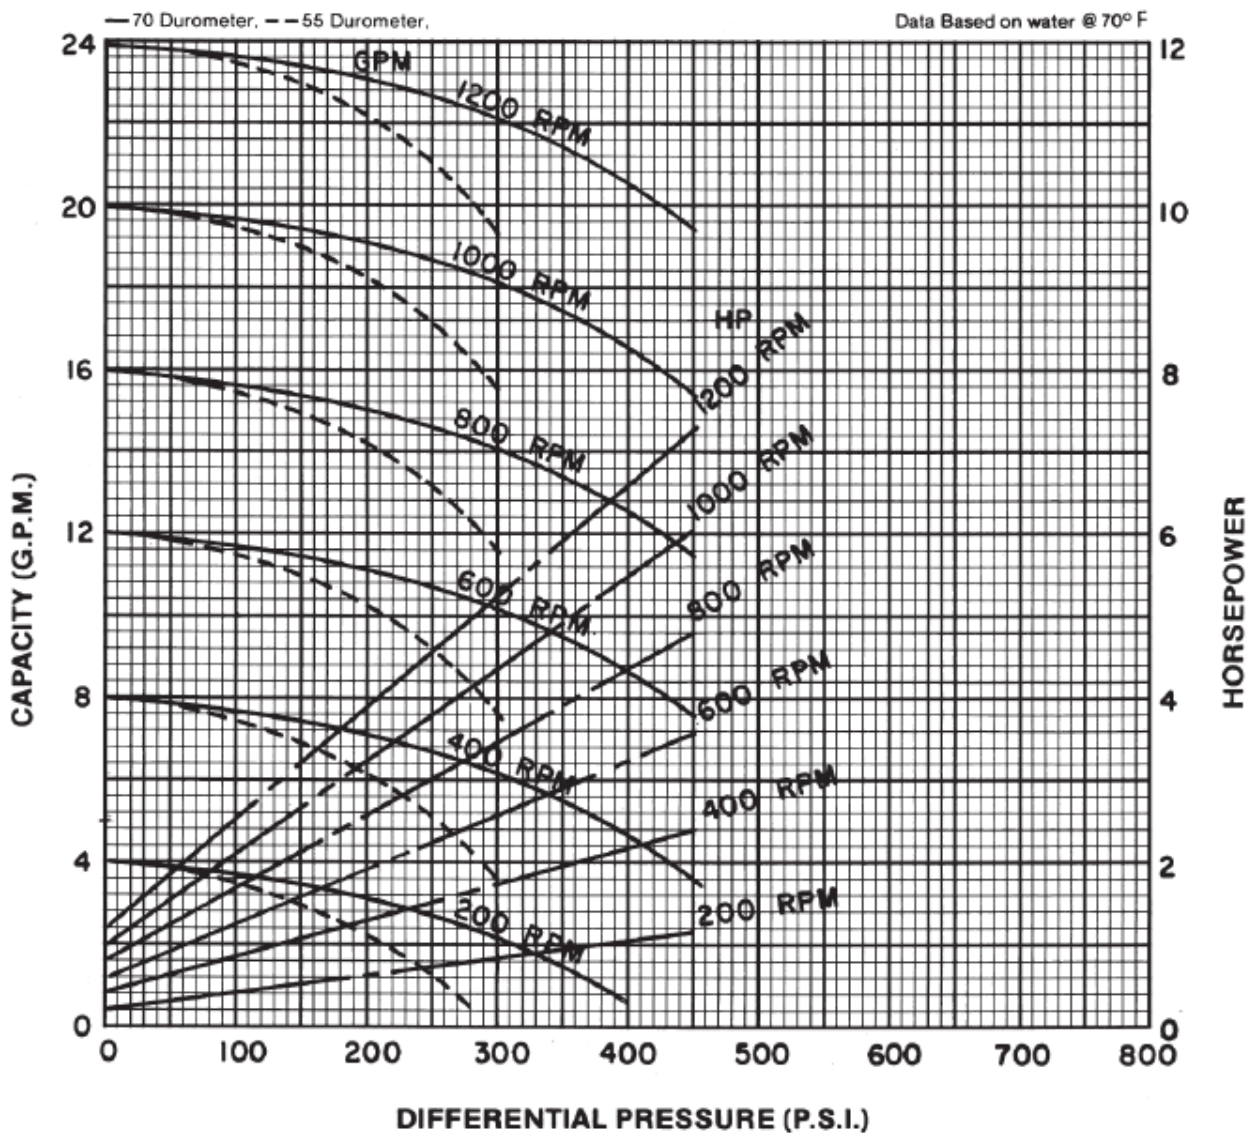

**PERFORMANCE DATA
MODEL: 6CM4**

RPM	200	400	600	800	1,000	1,200
NPSH REQ'D	.9	1.7	2.6	3.4	4.8	6.7
MIN. HP	1 1/2	2	3	3	5	5

Continental Pump Company

29425 State Hwy B | Warrenton, Missouri 63383 | Tel: 636-456-6006 | Fax: 636-456-4337 | Email: sales@con-pump.com
www.continentalultrapumps.com