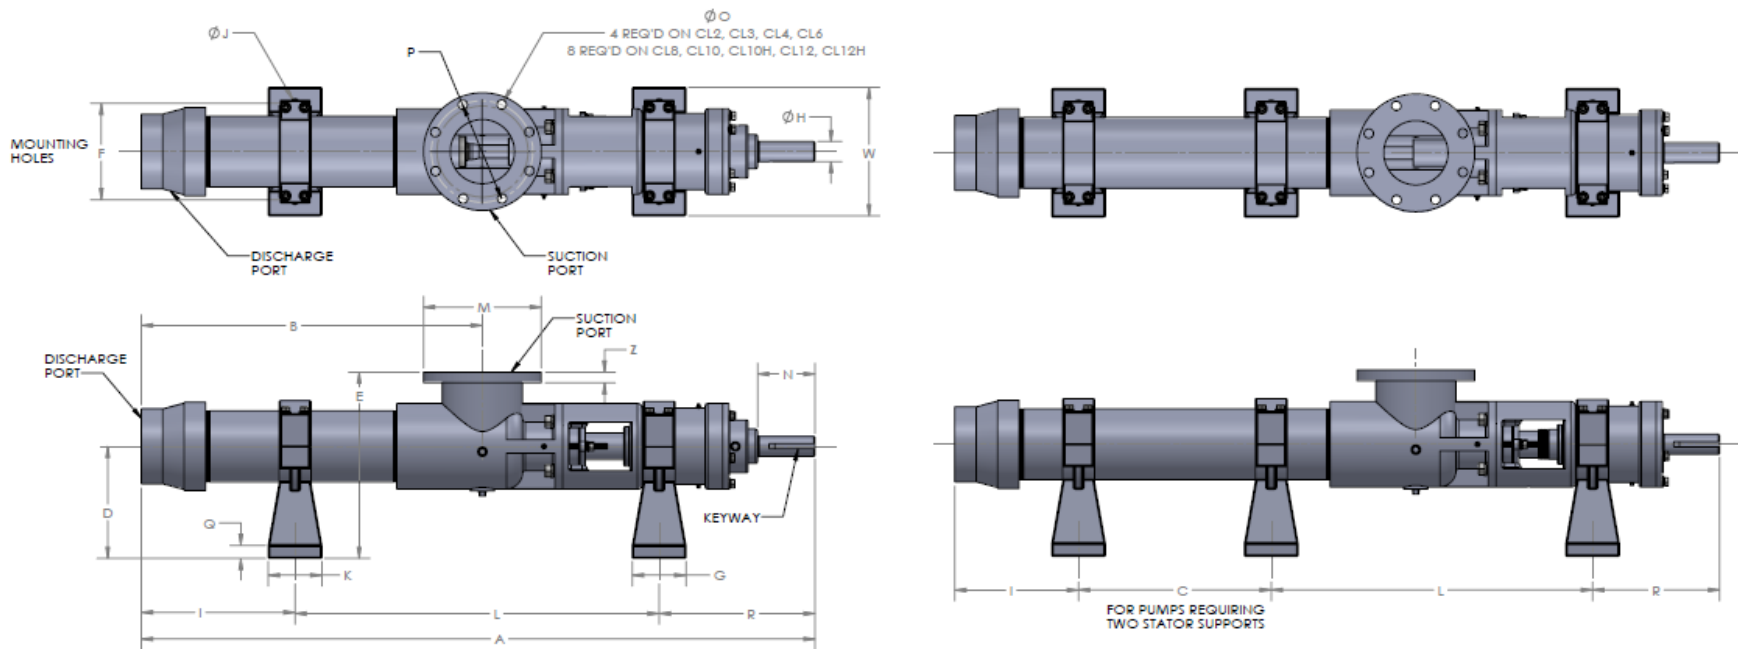

Dimensions are for reference only.
Do not use above dimensions for limited space installations, request certified drawing.

∅ = diameter

Continental Pump Company

29425 State Hwy B | Warrenton, Missouri 63383 | Tel: 636-456-6006 | Fax: 636-456-4337 | Email: sales@con-pump.com
www.continentalultrapumps.com

Dimensions & Weights

CL Model

Pump	DIMENSIONS (INCHES)																				WEIGHT (LBS)	PORT SIZES		
	A	B	C	D	E	F	G	H	I	J	K	L	M	N	O	P	Q	R	W	Z		KEYWAY	SUCTION	DISCHARGE
1CL12	70"	31"	N/A	12 1/2"	21"	12 5/8"	6"	2 1/4"	14 1/2"	1"	6"	37 1/2"	13 1/2"	6"	7/8"	11 3/4"	1 1/8"	18"	14 1/2"	1 1/8"	1/2 x 4"	880	8"	6"
2CL12	85 1/2"	46 1/2"	20 1/2"	12 1/2"	21"	12 5/8"	6"	2 1/4"	12"	1"	6"	35"	13 1/2"	6"	7/8"	11 3/4"	1 1/8"	18"	14 1/2"	1 1/8"	1/2 x 4"	1075	8"	6"
3CL12	101 1/8"	62 1/8"	27"	12 1/2"	21"	12 5/8"	6"	2 1/4"	14 1/8"	1"	6"	42"	13 1/2"	6"	7/8"	11 3/4"	1 1/8"	18"	14 1/2"	1 1/8"	1/2 x 4"	1200	8"	6"
1CL12H	77 3/4"	38 3/4"	N/A	12 1/2"	21"	12 5/8"	6"	2 1/4"	17 3/4"	1"	6"	42"	13 1/2"	6"	7/8"	11 3/4"	1 1/8"	18"	14 1/2"	1 1/8"	1/2 x 4"	945	8"	6"
2CL12H	101 1/8"	62 1/8"	27"	12 1/2"	21"	12 5/8"	6"	2 1/4"	14 1/8"	1"	6"	42"	13 1/2"	6"	7/8"	11 3/4"	1 1/8"	18"	14 1/2"	1 1/8"	1/2 x 4"	1205	8"	6"