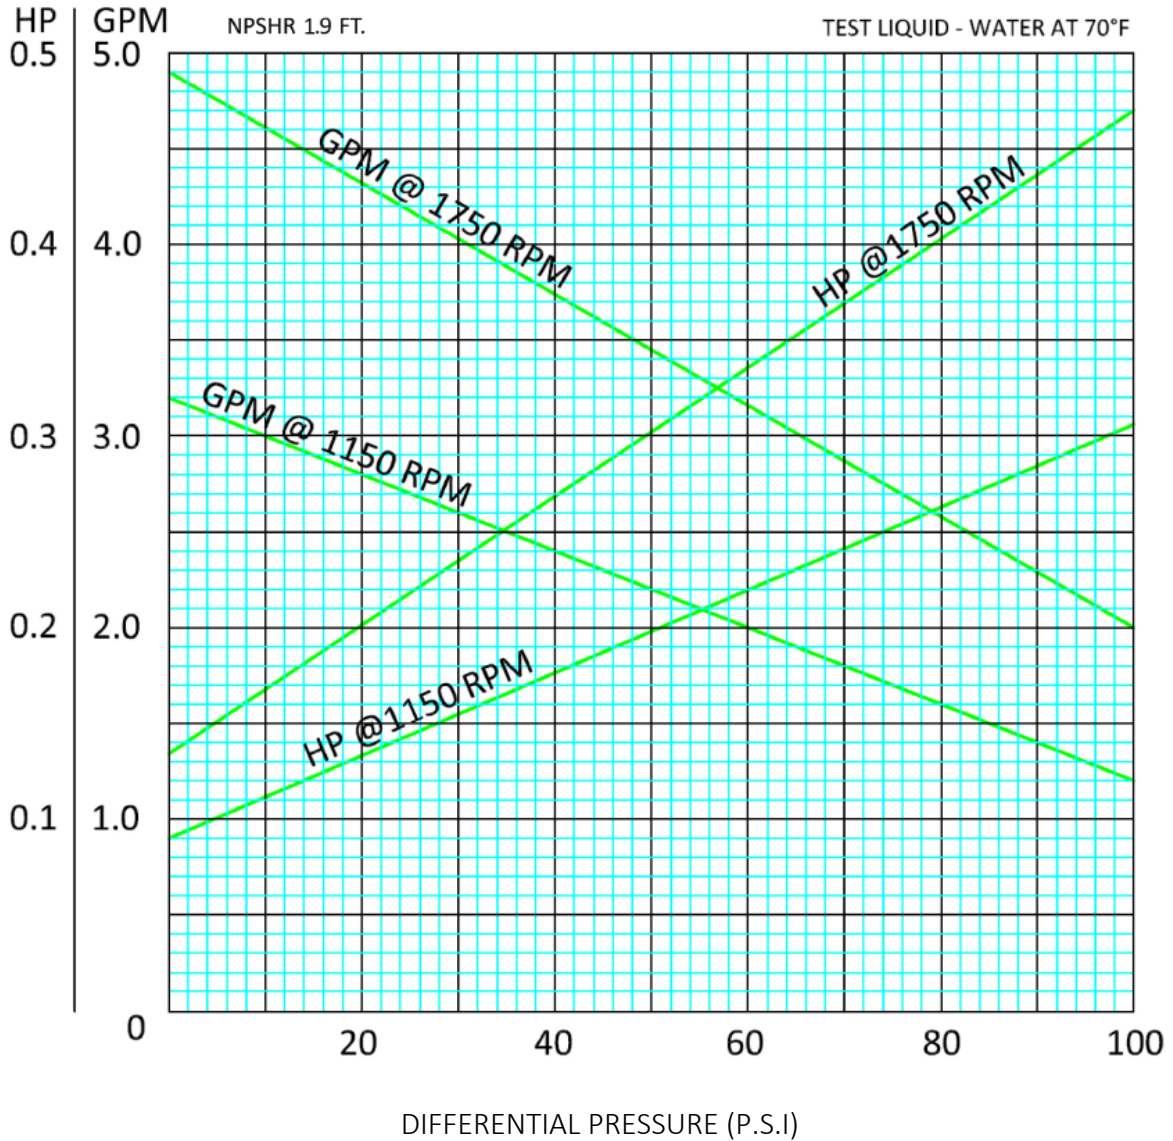

PERFORMANCE DATA MODEL CP-22

Continental Pump Company

29425 State Hwy B | Warrenton, Missouri 63383 | Tel: 636-456-6006 | Fax: 636-456-4337 | Email: sales@con-pump.com
www.continentalultrapumps.com