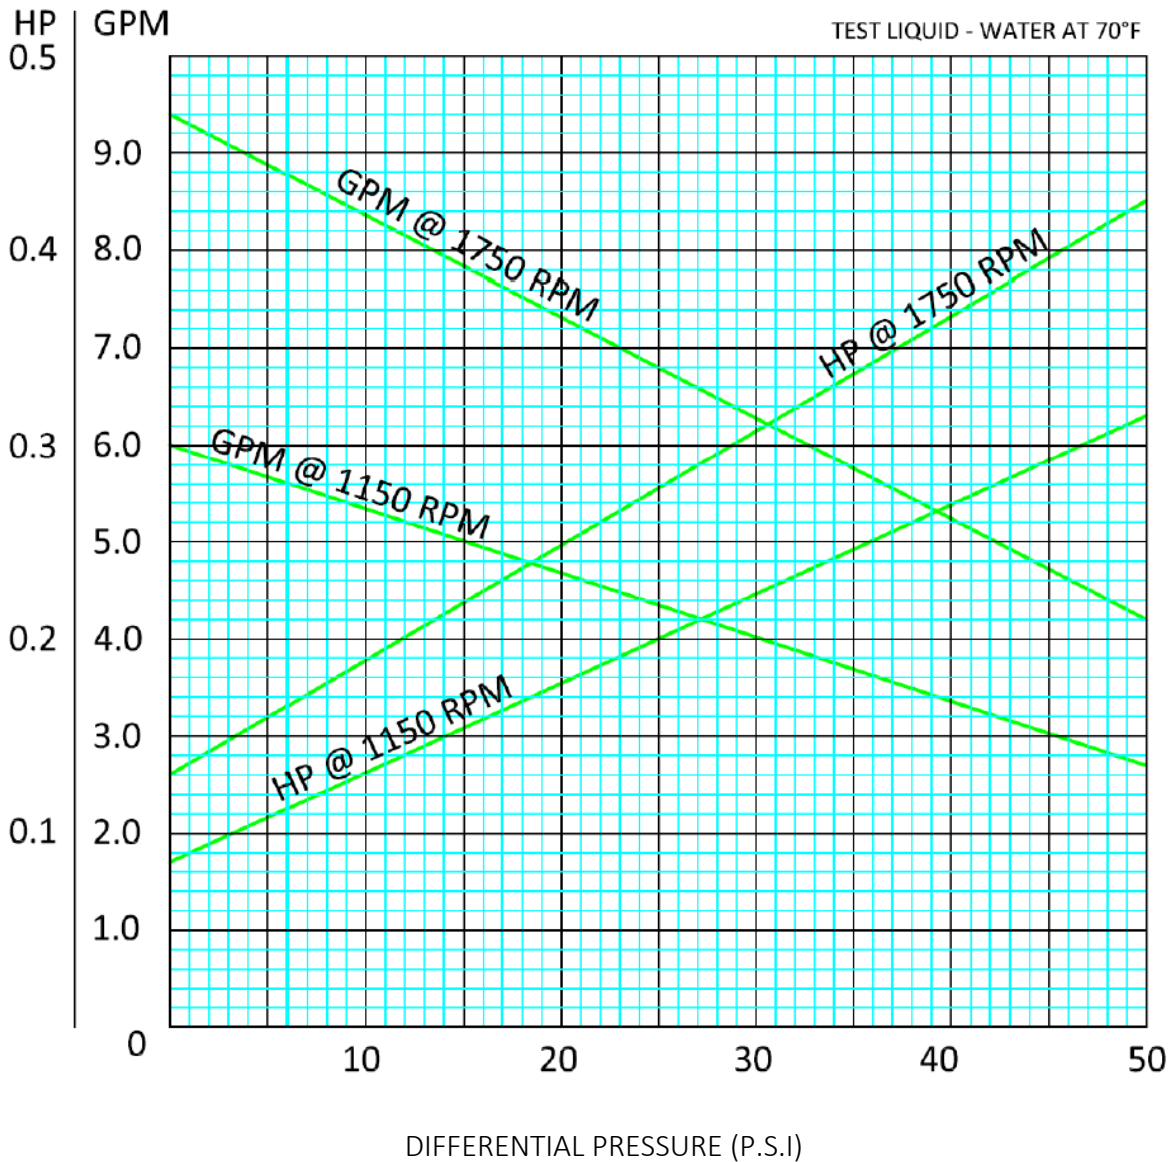

PERFORMANCE DATA MODEL CP-33

NPSH REQUIRED 2.6 FT.

Continental Pump Company

29425 State Hwy B | Warrenton, Missouri 63383 | Tel: 636-456-6006 | Fax: 636-456-4337 | Email: sales@con-pump.com
www.continentalultrapumps.com